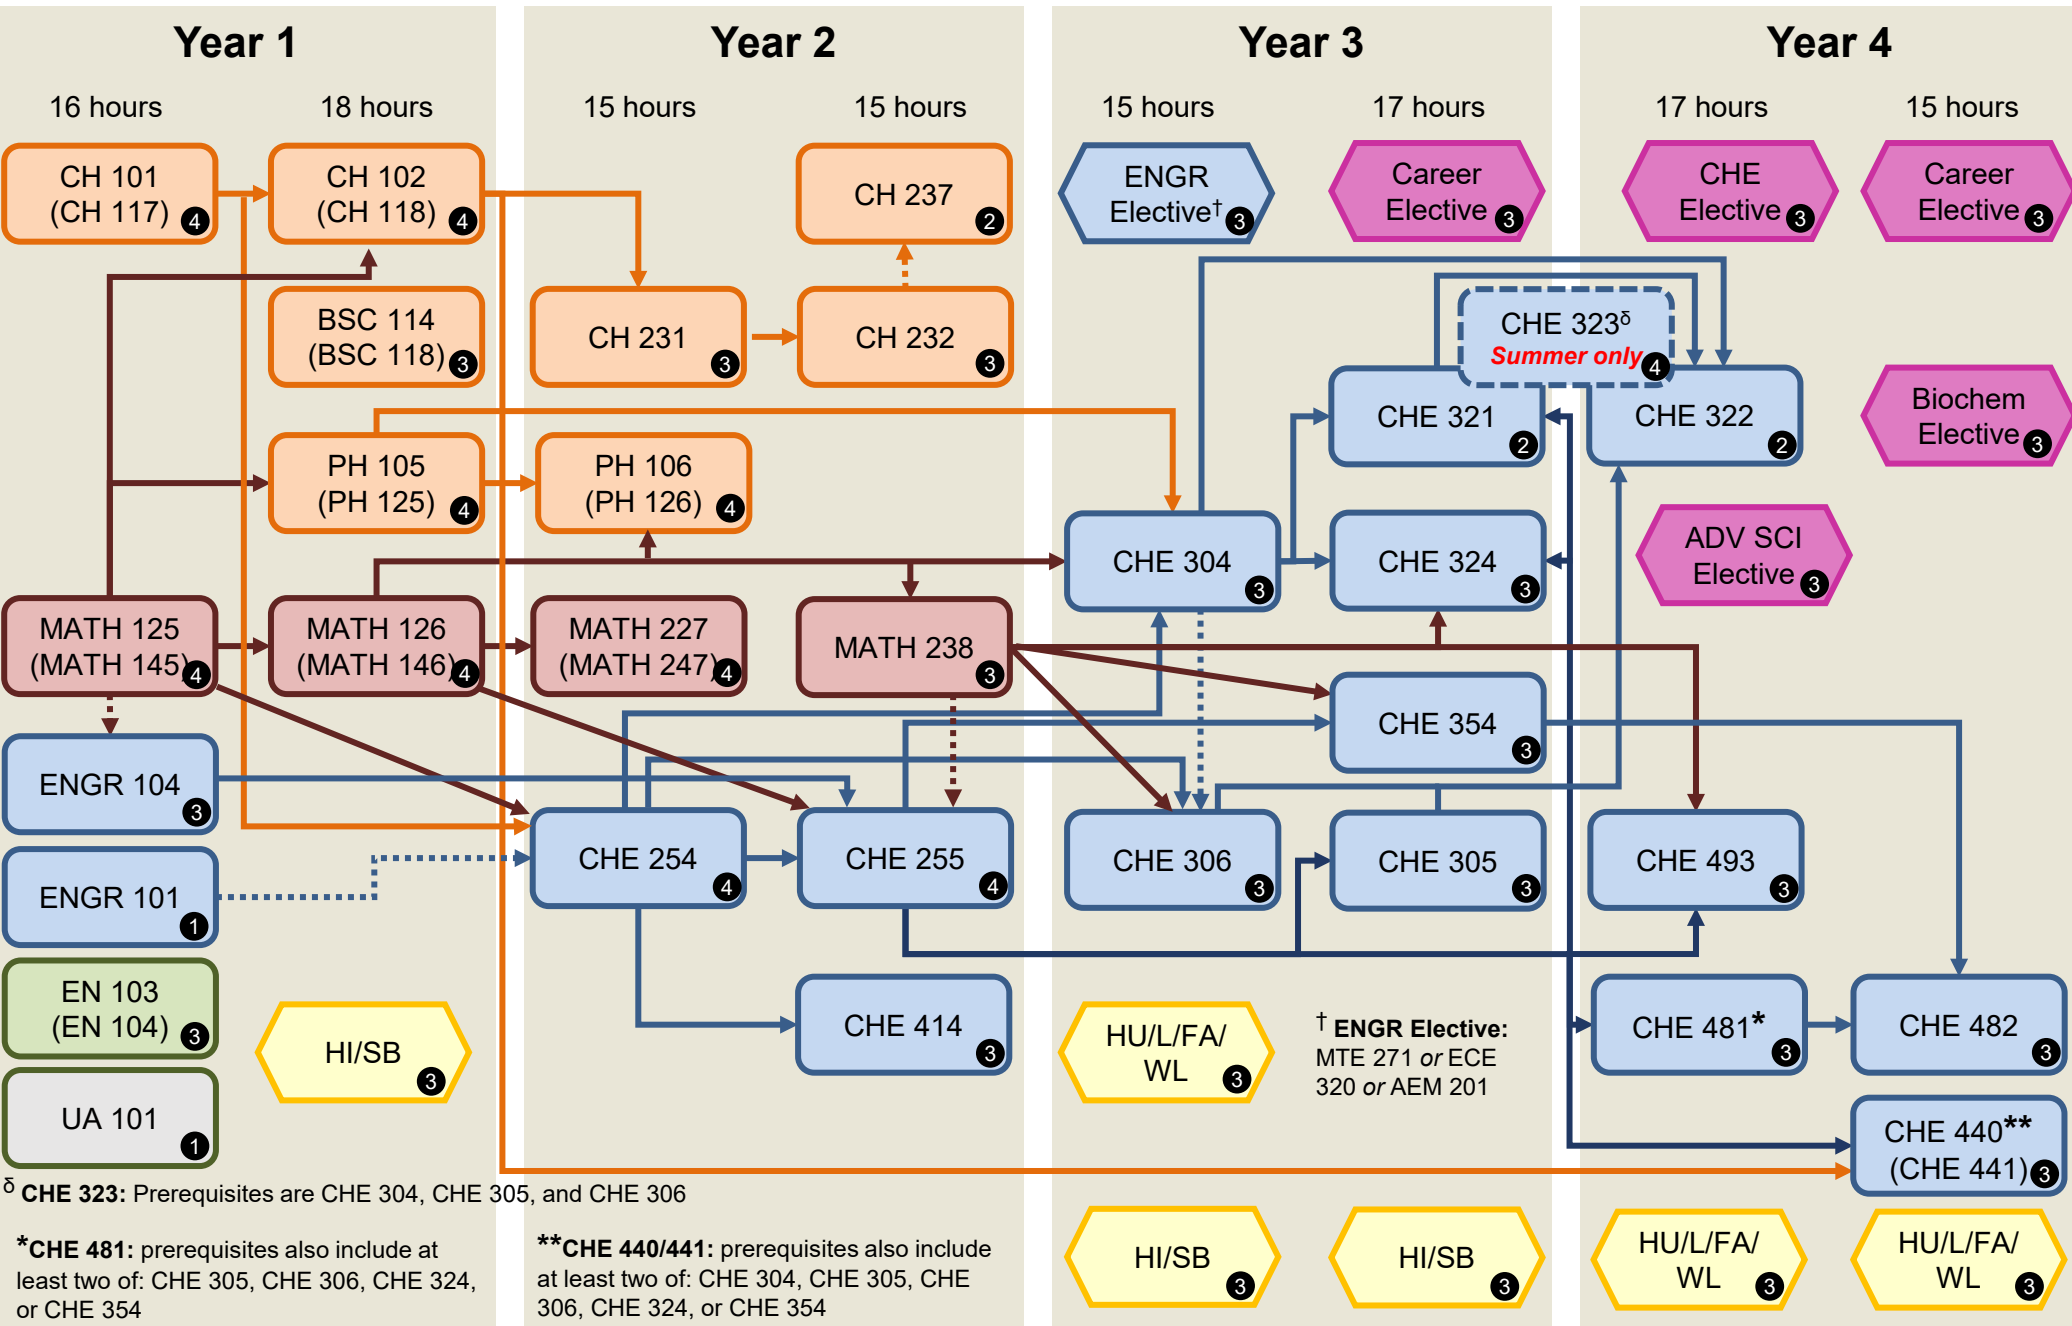

B.S. CHE Degree (Bioengineering)

Total: 128 hours

This is an **unofficial** flowchart to help with schedule planning. The UA Academic Catalog contains the official academic information: <https://catalog.ua.edu>

Biological Engineering Concentration Courses

Revised: 4/17/2025