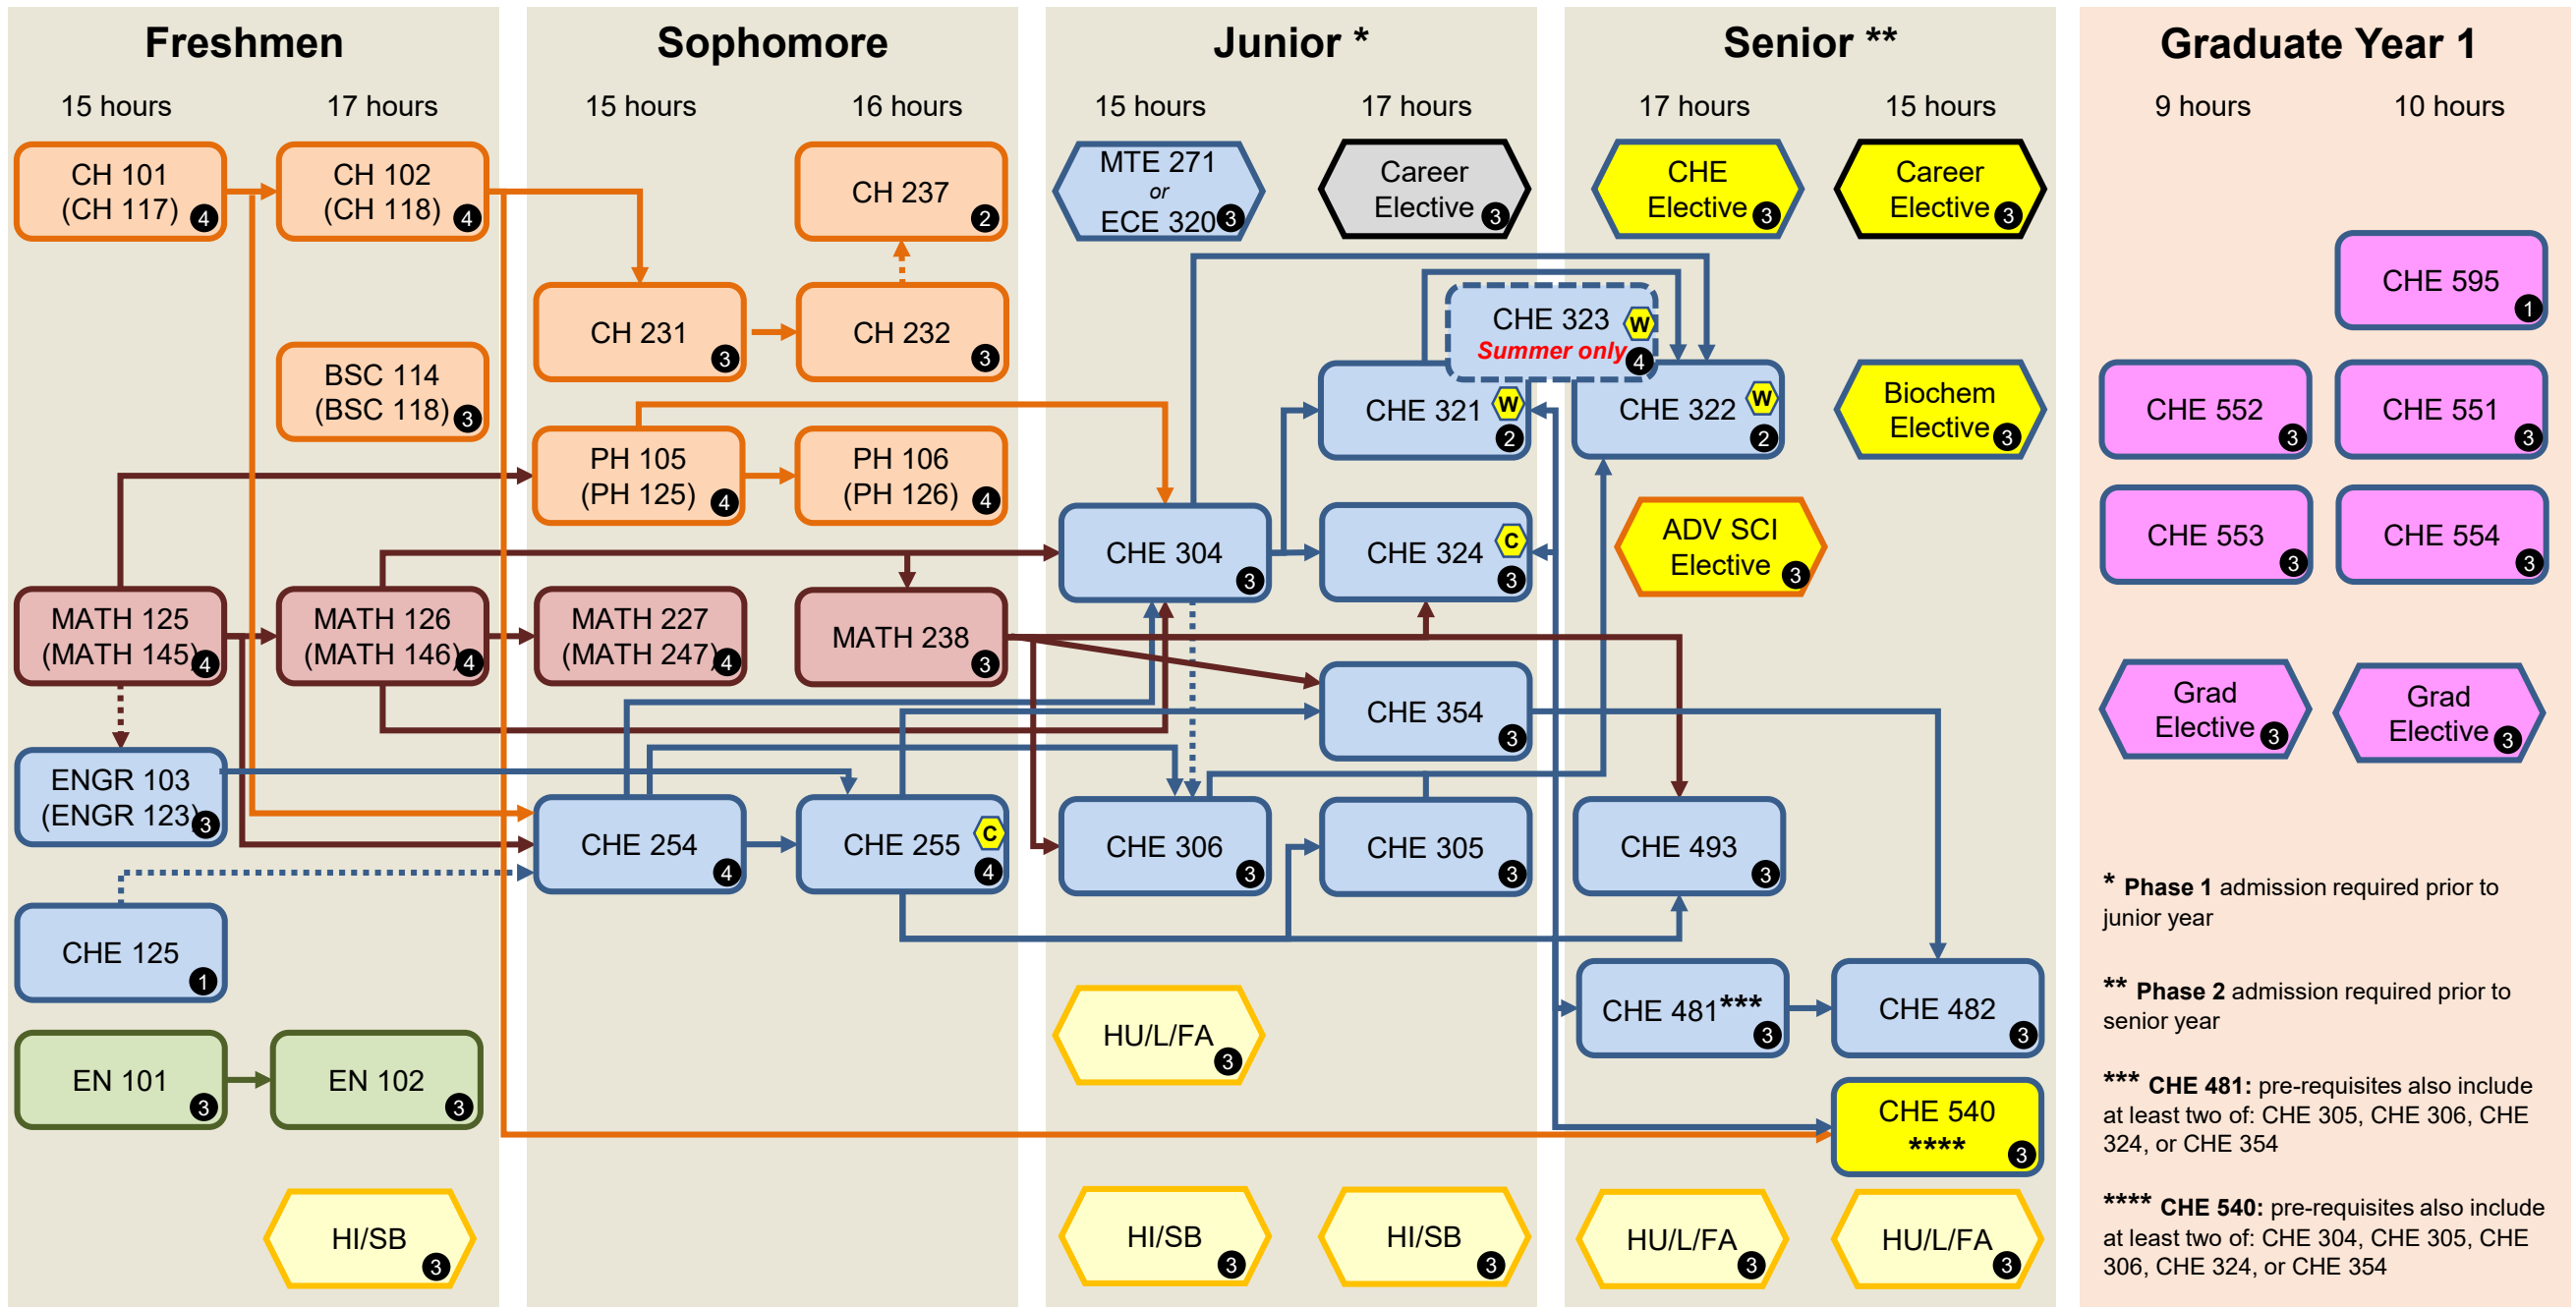

B.S./M.S. or B.S./Ph.D. Dual Degree

Required Course

Elective

Dual Level
Graduate

→ Prerequisite
 Corequisite
 C Computing Requirement
 W Writing Requirement

of credit hours

Total: 127 B.S. / 34 M.S./Ph.D.

This is an **unofficial** flowchart to help with schedule planning.
 The UA Academic Catalog contains the official academic information: <https://catalog.ua.edu>

Revised: 9/4/2023

* Phase 1 admission required prior to junior year
 ** Phase 2 admission required prior to senior year
 *** CHE 481: pre-requisites also include at least two of: CHE 305, CHE 306, CHE 324, or CHE 354
 **** CHE 540: pre-requisites also include at least two of: CHE 304, CHE 305, CHE 306, CHE 324, or CHE 354