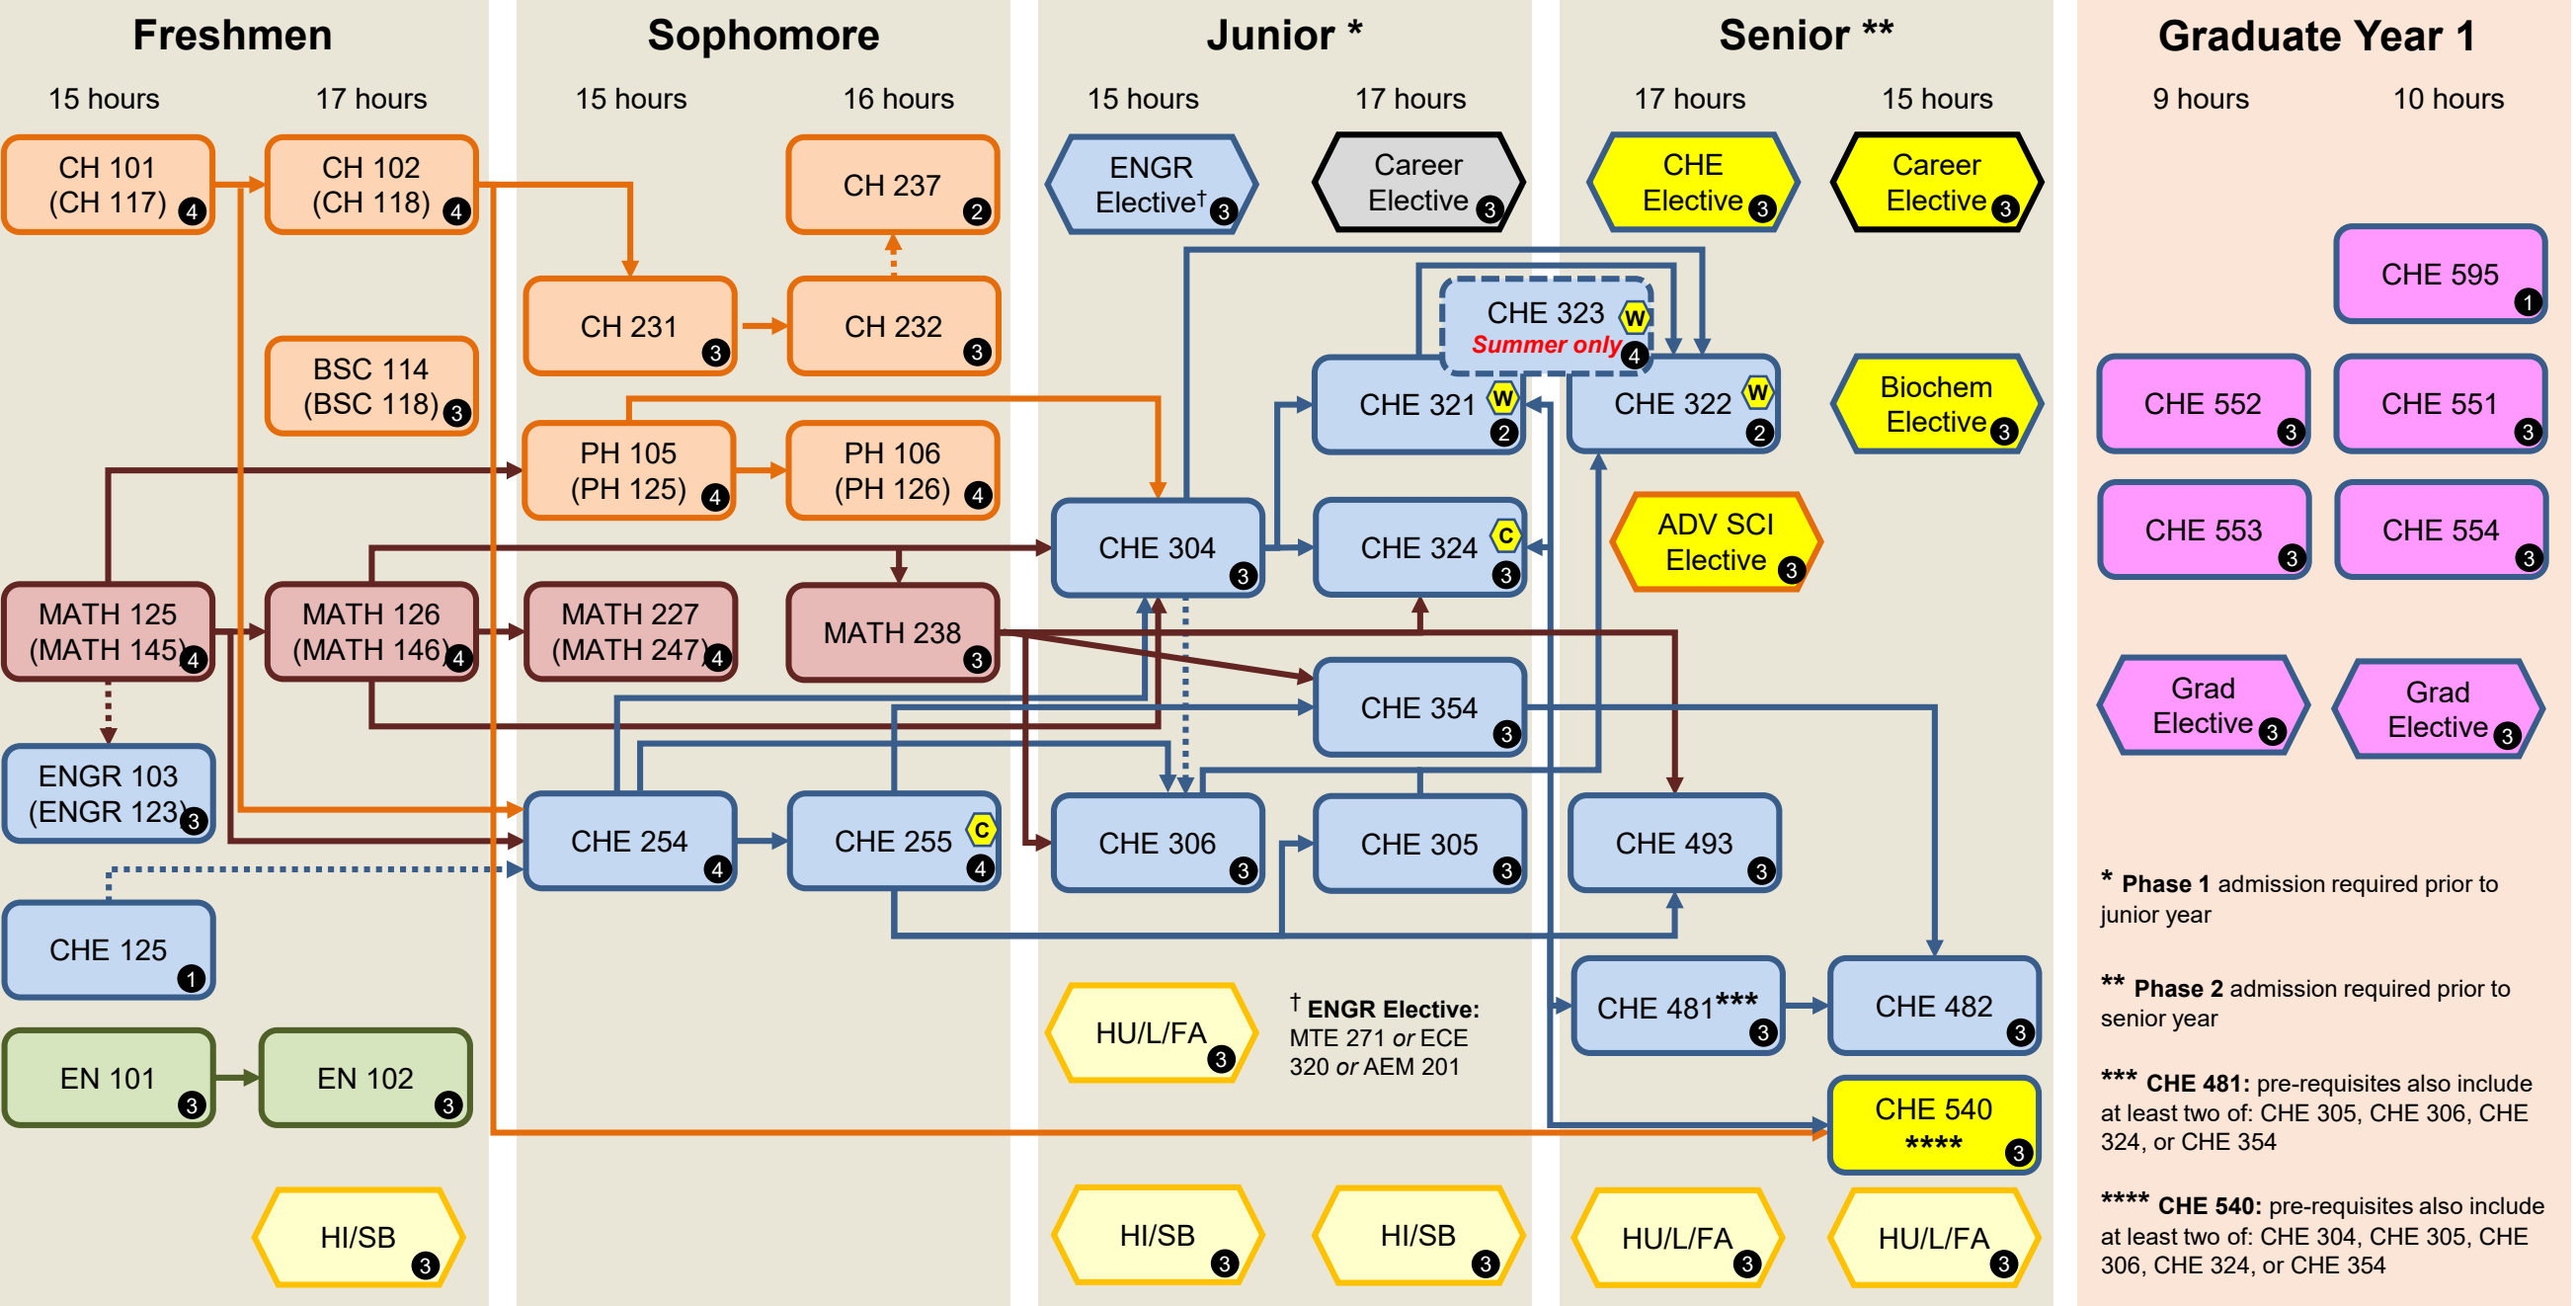

# B.S./M.S. or B.S./Ph.D. Dual Degree

Required Course

Elective

Dual Level  
Graduate

→ Prerequisite  
 ..... Corequisite  
 C Computing Requirement  
 W Writing Requirement

# # of credit hours

Total: 127 B.S. / 34 M.S./Ph.D.

This is an **unofficial** flowchart to help with schedule planning.  
 The UA Academic Catalog contains the official academic information: <https://catalog.ua.edu>

Revised: 7/22/2024