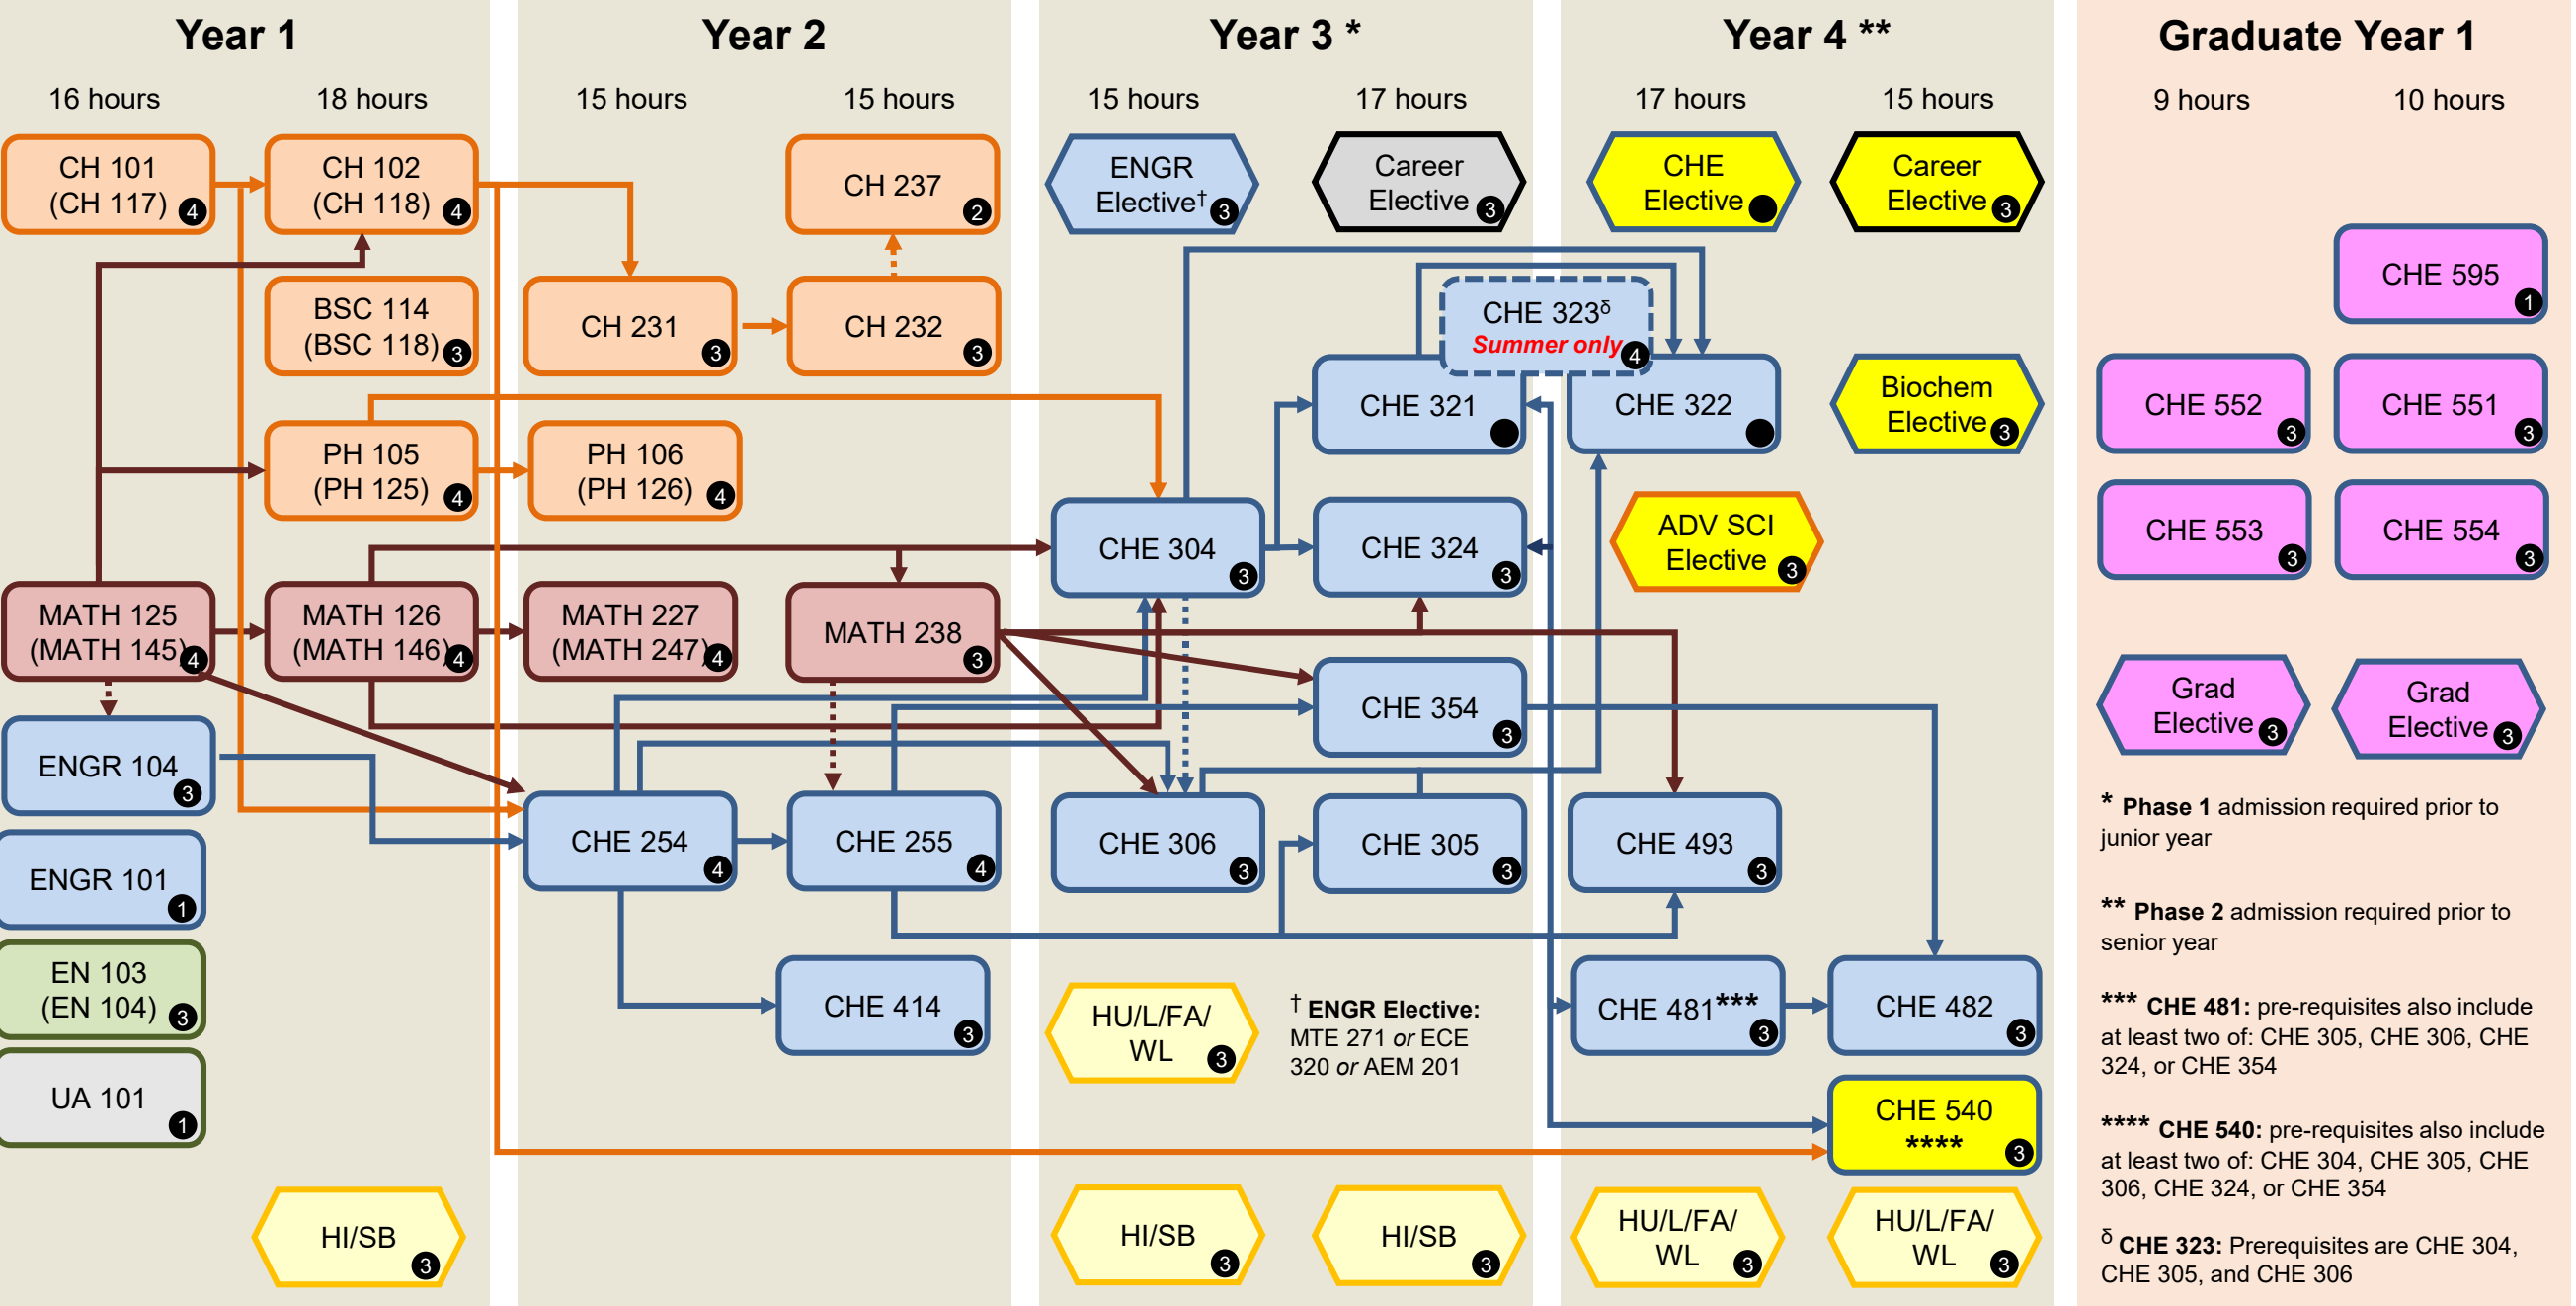

B.S./M.S. or B.S./Ph.D. Dual Degree

Required Course

Elective

Dual Level
Graduate

→ Prerequisite

..... Prerequisite with Concurrency

of credit hours

Total: 128 B.S. + 34 M.S./Ph.D.

This is an **unofficial** flowchart to help with schedule planning.
 The UA Academic Catalog contains the official academic information: <https://catalog.ua.edu>

Revised: 3/28/2025