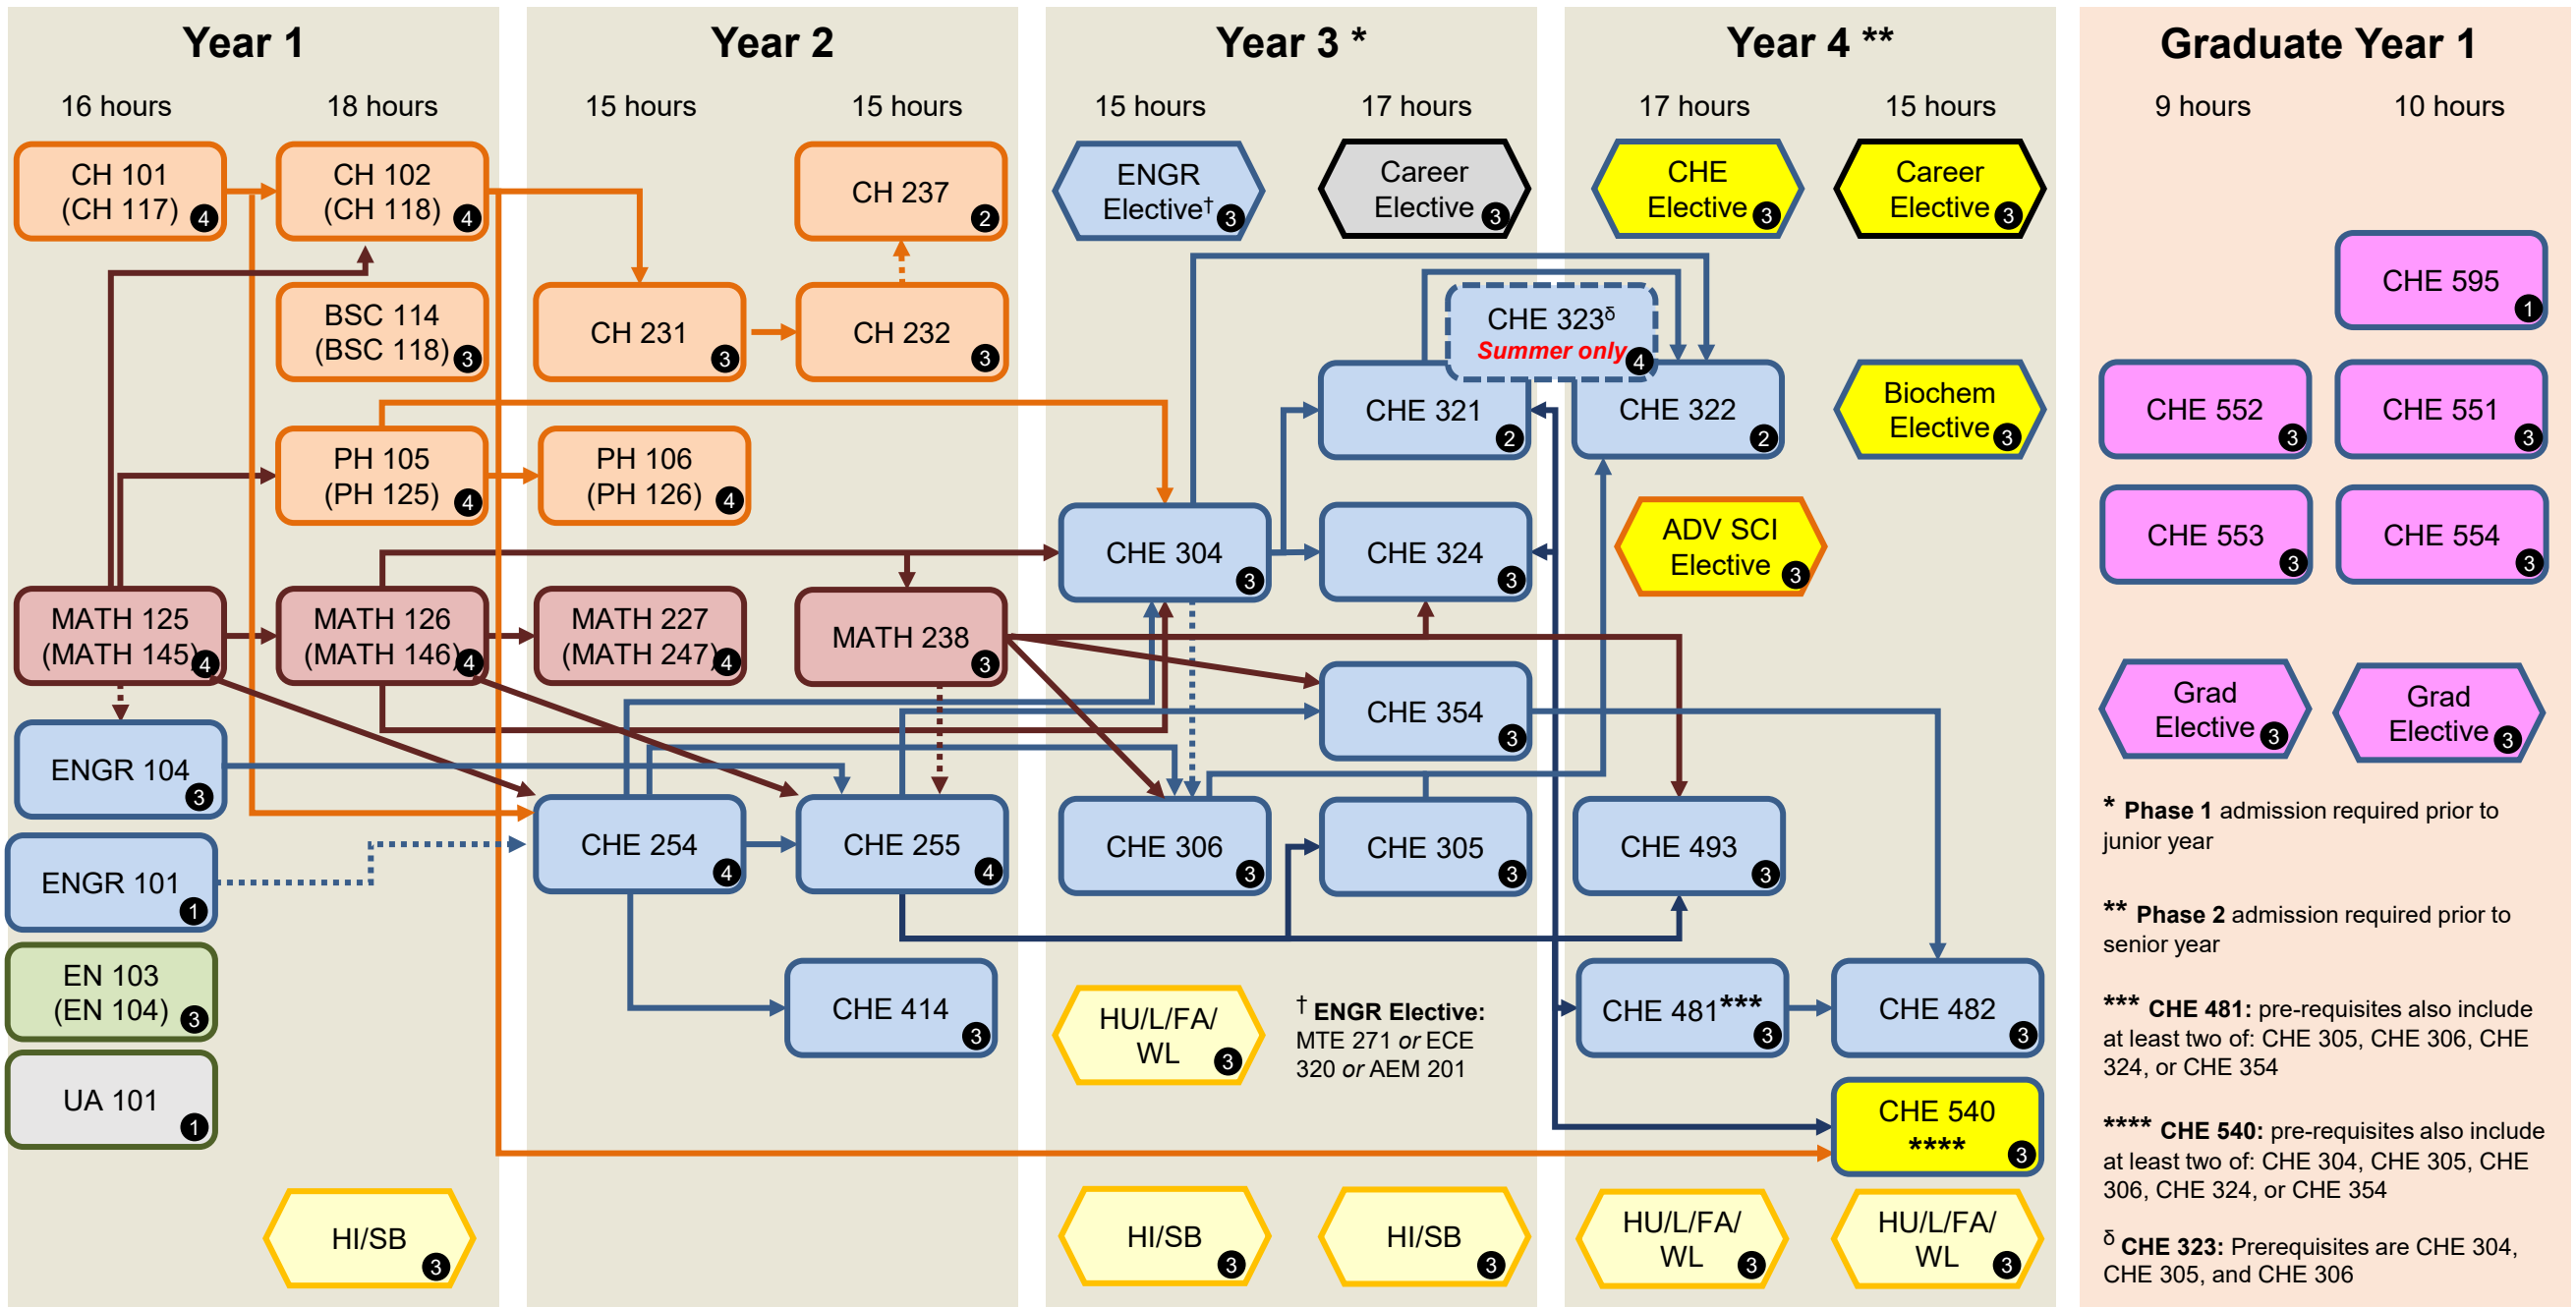

B.S./M.S. or B.S./Ph.D. Dual Degree

Required Course
Elective
Dual Level
Graduate

Prerequisite
 Prerequisite with Concurrency

of credit hours

Total: 128 B.S. / 34 M.S./Ph.D.

This is an **unofficial** flowchart to help with schedule planning.
The UA Academic Catalog contains the official academic information: <https://catalog.ua.edu>

Revised: 4/17/2025

* **Phase 1** admission required prior to junior year

** **Phase 2** admission required prior to senior year

*** **CHE 481**: pre-requisites also include at least two of: CHE 305, CHE 306, CHE 324, or CHE 354

**** **CHE 540**: pre-requisites also include at least two of: CHE 304, CHE 305, CHE 306, CHE 324, or CHE 354

δ **CHE 323**: Prerequisites are CHE 304, CHE 305, and CHE 306