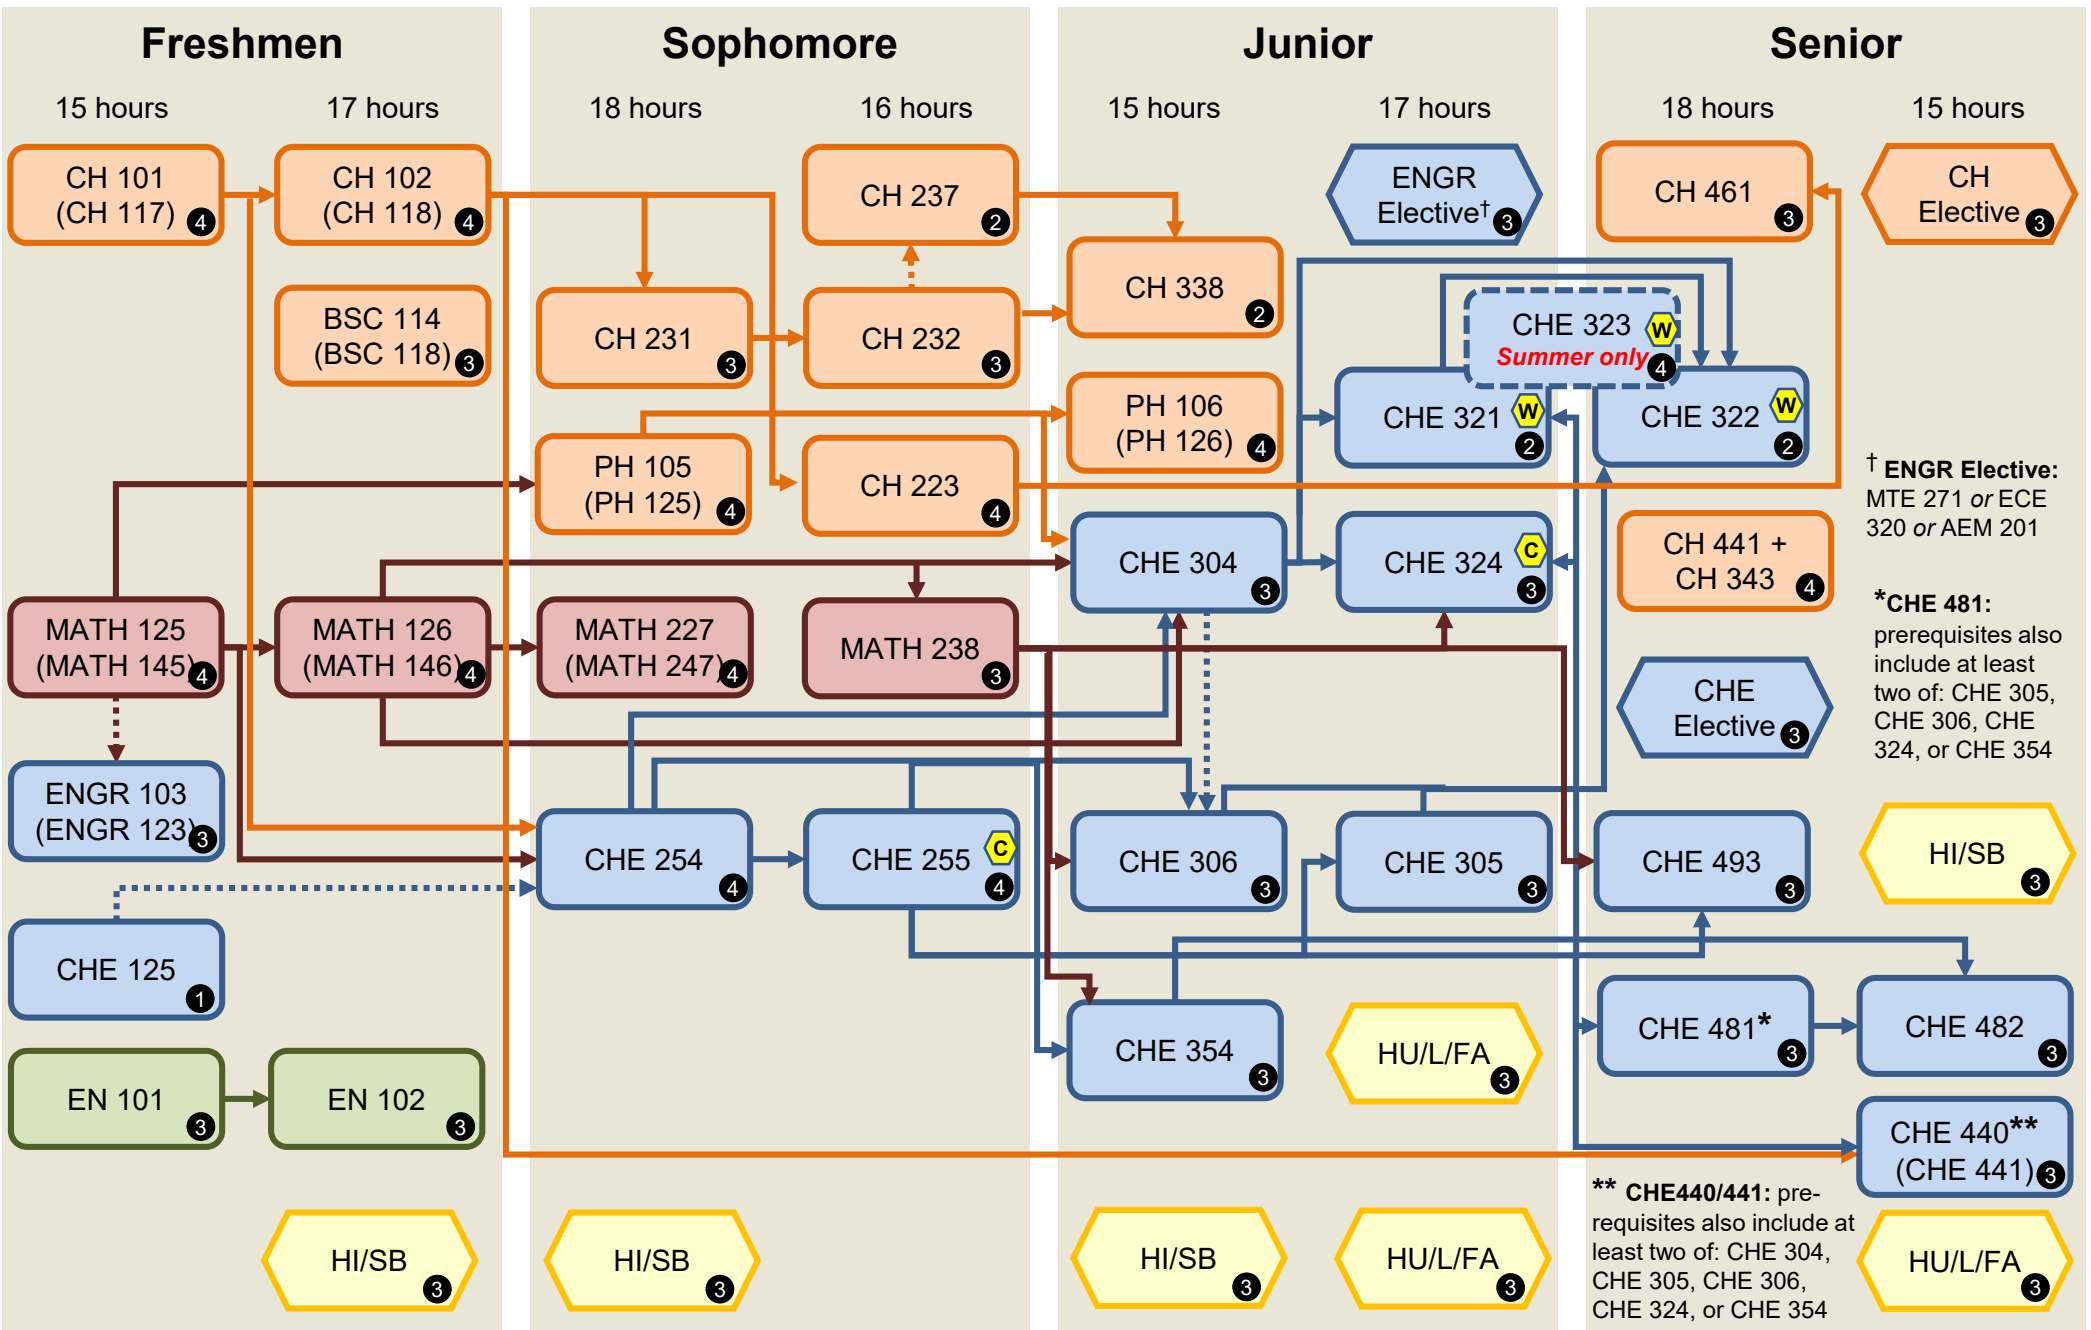

Dual B.S. CHE/CH Degree

Required Course
Elective
→ Prerequisite
- - - - - Corequisite
🟡 C Computing Requirement
🟡 W Writing Requirement
of credit hours

† ENGR Elective: MTE 271 or ECE 320 or AEM 201

*CHE 481: prerequisites also include at least two of: CHE 305, CHE 306, CHE 324, or CHE 354

** CHE440/441: pre-requisites also include at least two of: CHE 304, CHE 305, CHE 306, CHE 324, or CHE 354