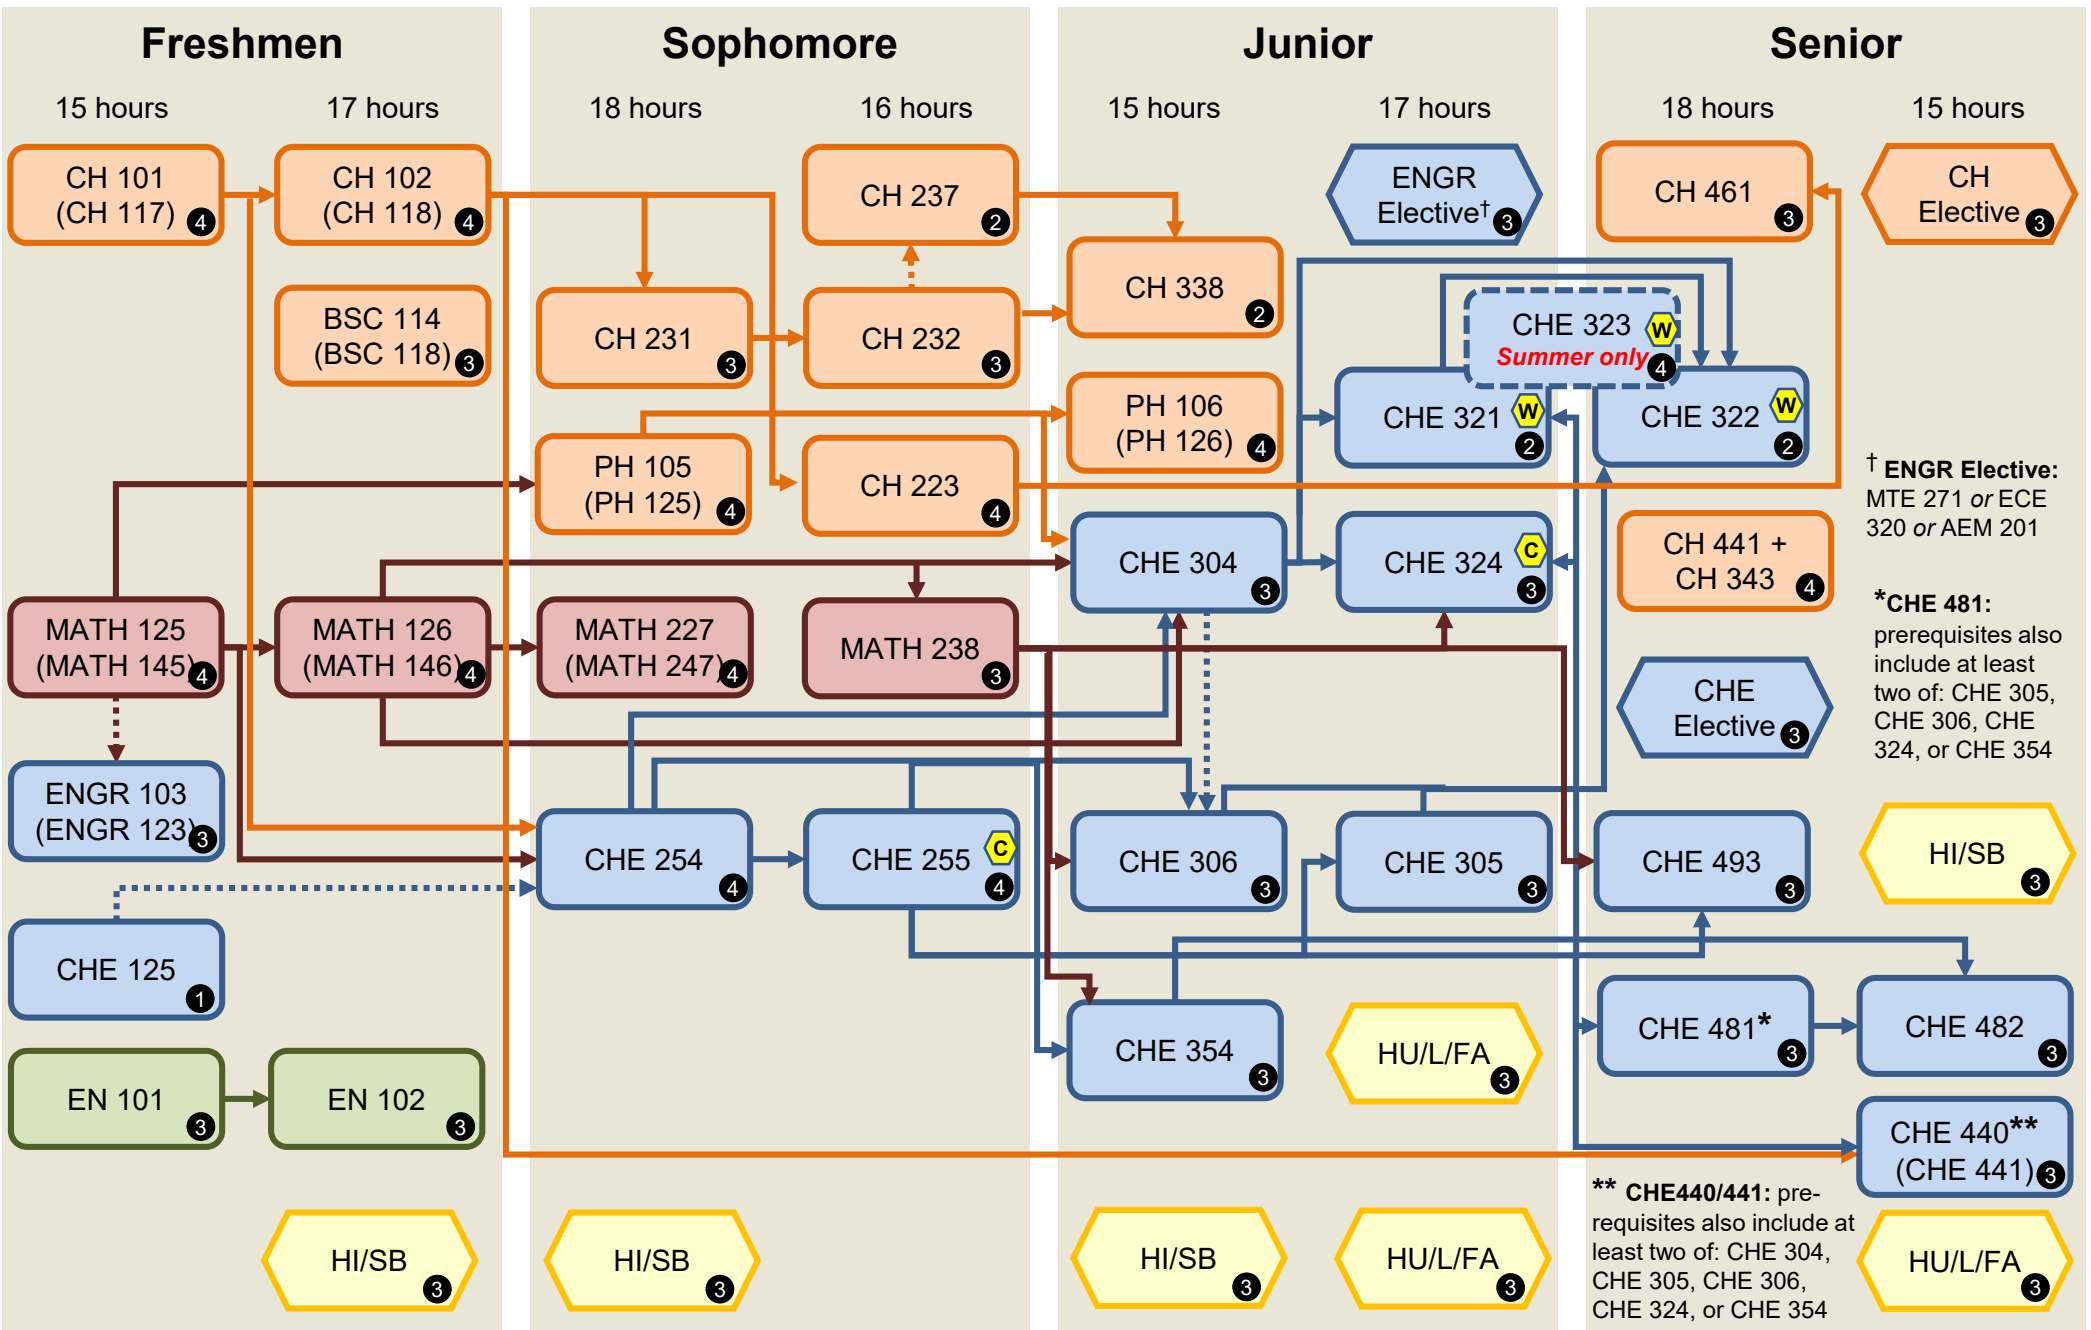

Dual B.S. CHE/CH Degree

Required Course
Elective
→ Prerequisite
→ Corequisite
C Computing Requirement
W Writing Requirement
of credit hours

† ENGR Elective:
MTE 271 or ECE 320 or AEM 201

*CHE 481:
prerequisites also include at least two of: CHE 305, CHE 306, CHE 324, or CHE 354

** CHE440/441: pre-requisites also include at least two of: CHE 304, CHE 305, CHE 306, CHE 324, or CHE 354

Total: 127 hours

This is an **unofficial** flowchart to help with schedule planning.
The UA Academic Catalog contains the official academic information: <https://catalog.ua.edu>