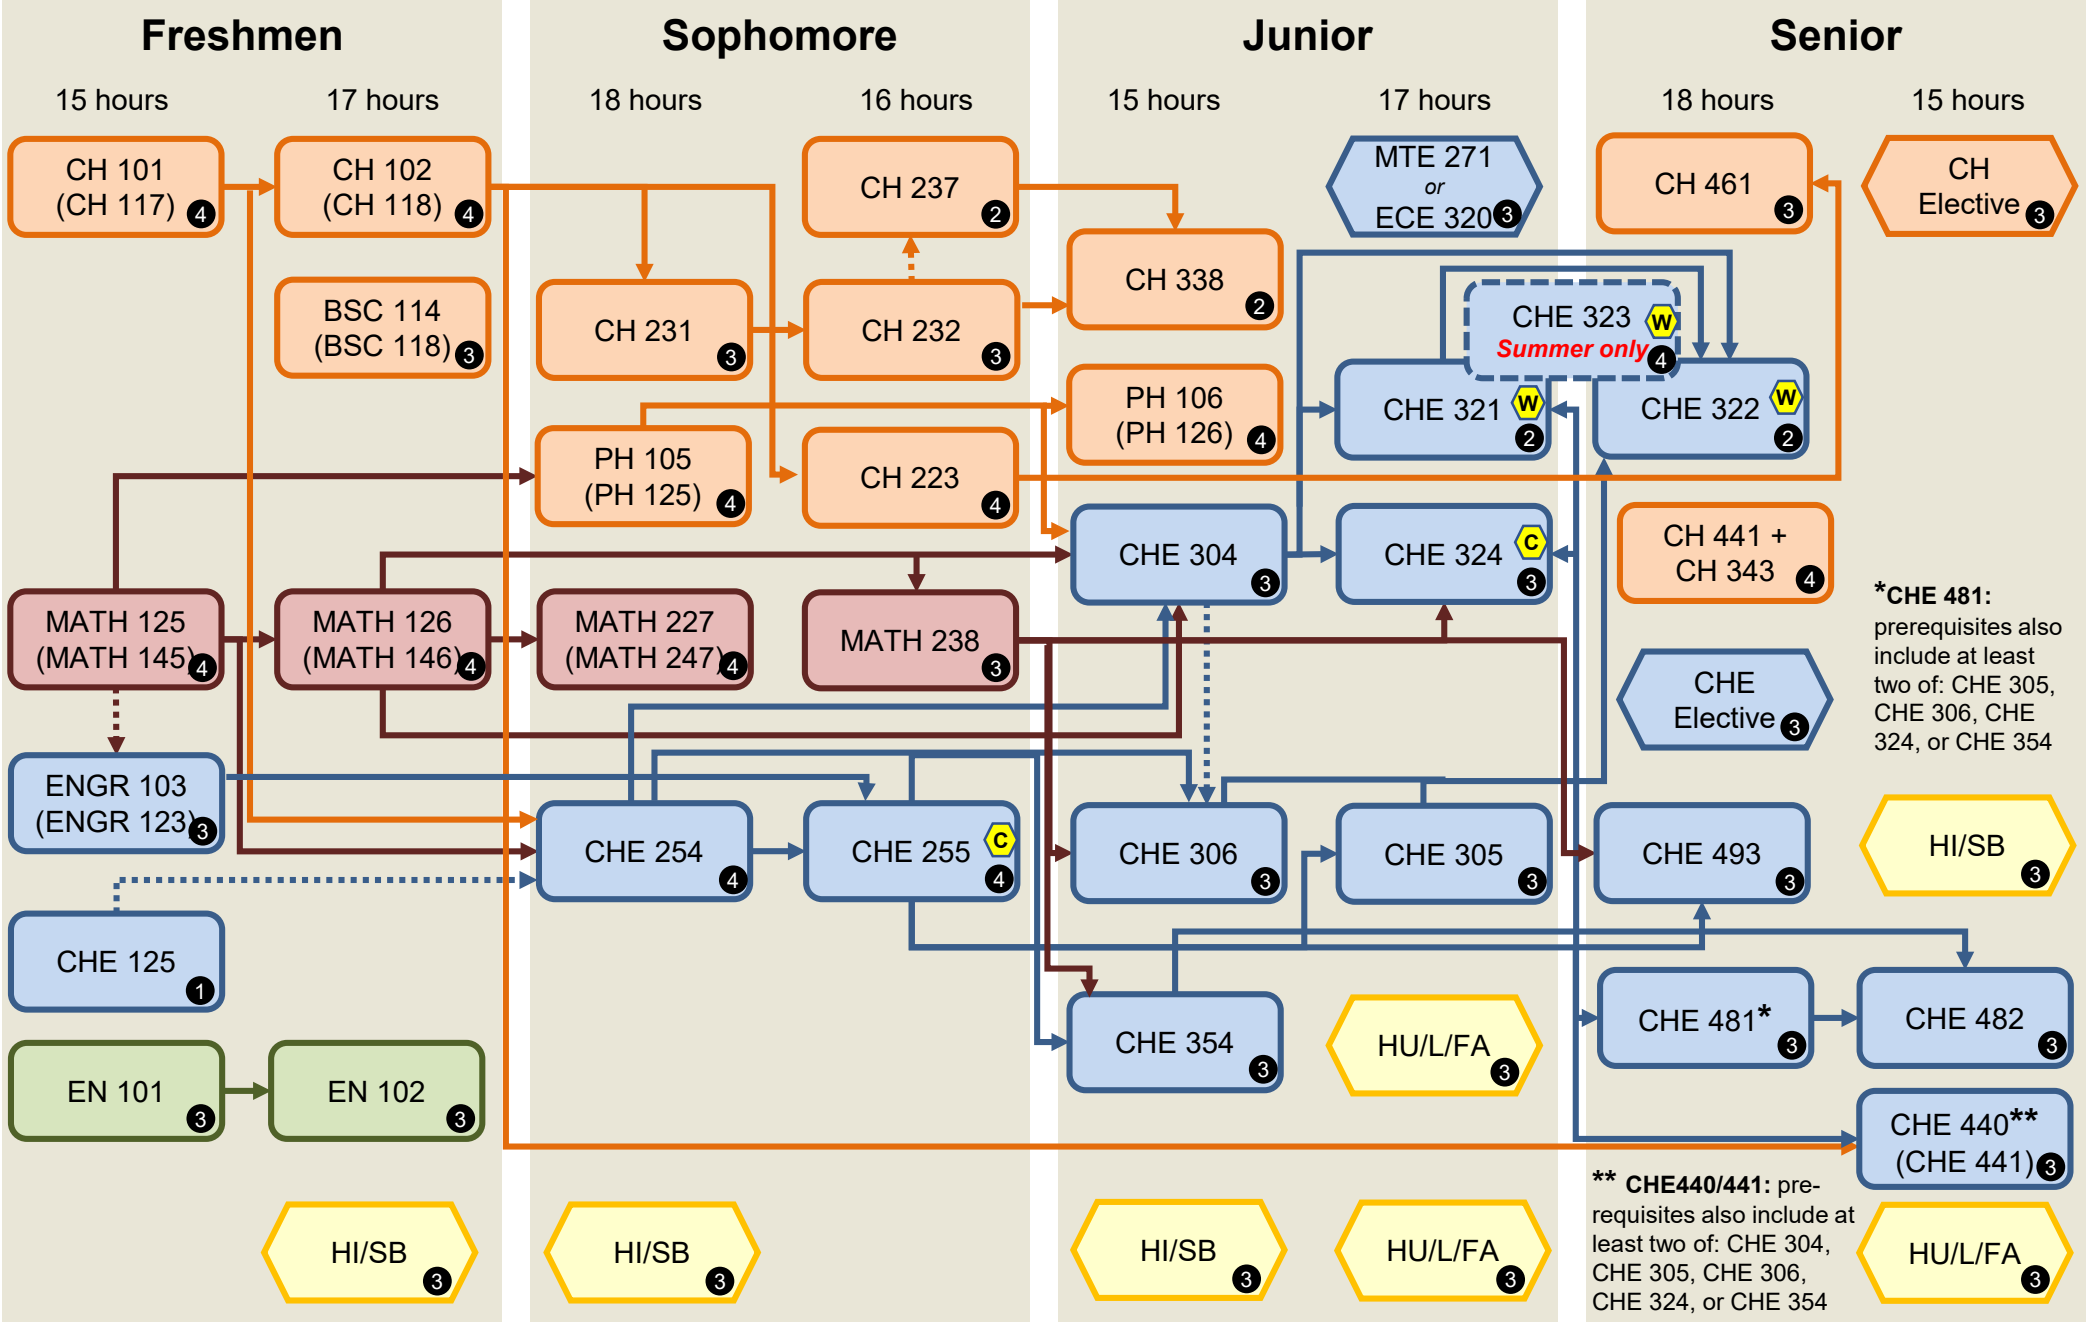

# Dual B.S. CHE/CH Degree

Required Course
Elective
→ Prerequisite  
- - - - - Corequisite  
C Computing Requirement  
W Writing Requirement  
# # of credit hours

Total: 131 hours

This is an **unofficial** flowchart to help with schedule planning.  
The UA Academic Catalog contains the official academic information: <https://catalog.ua.edu>

Revised: 9/4/2023