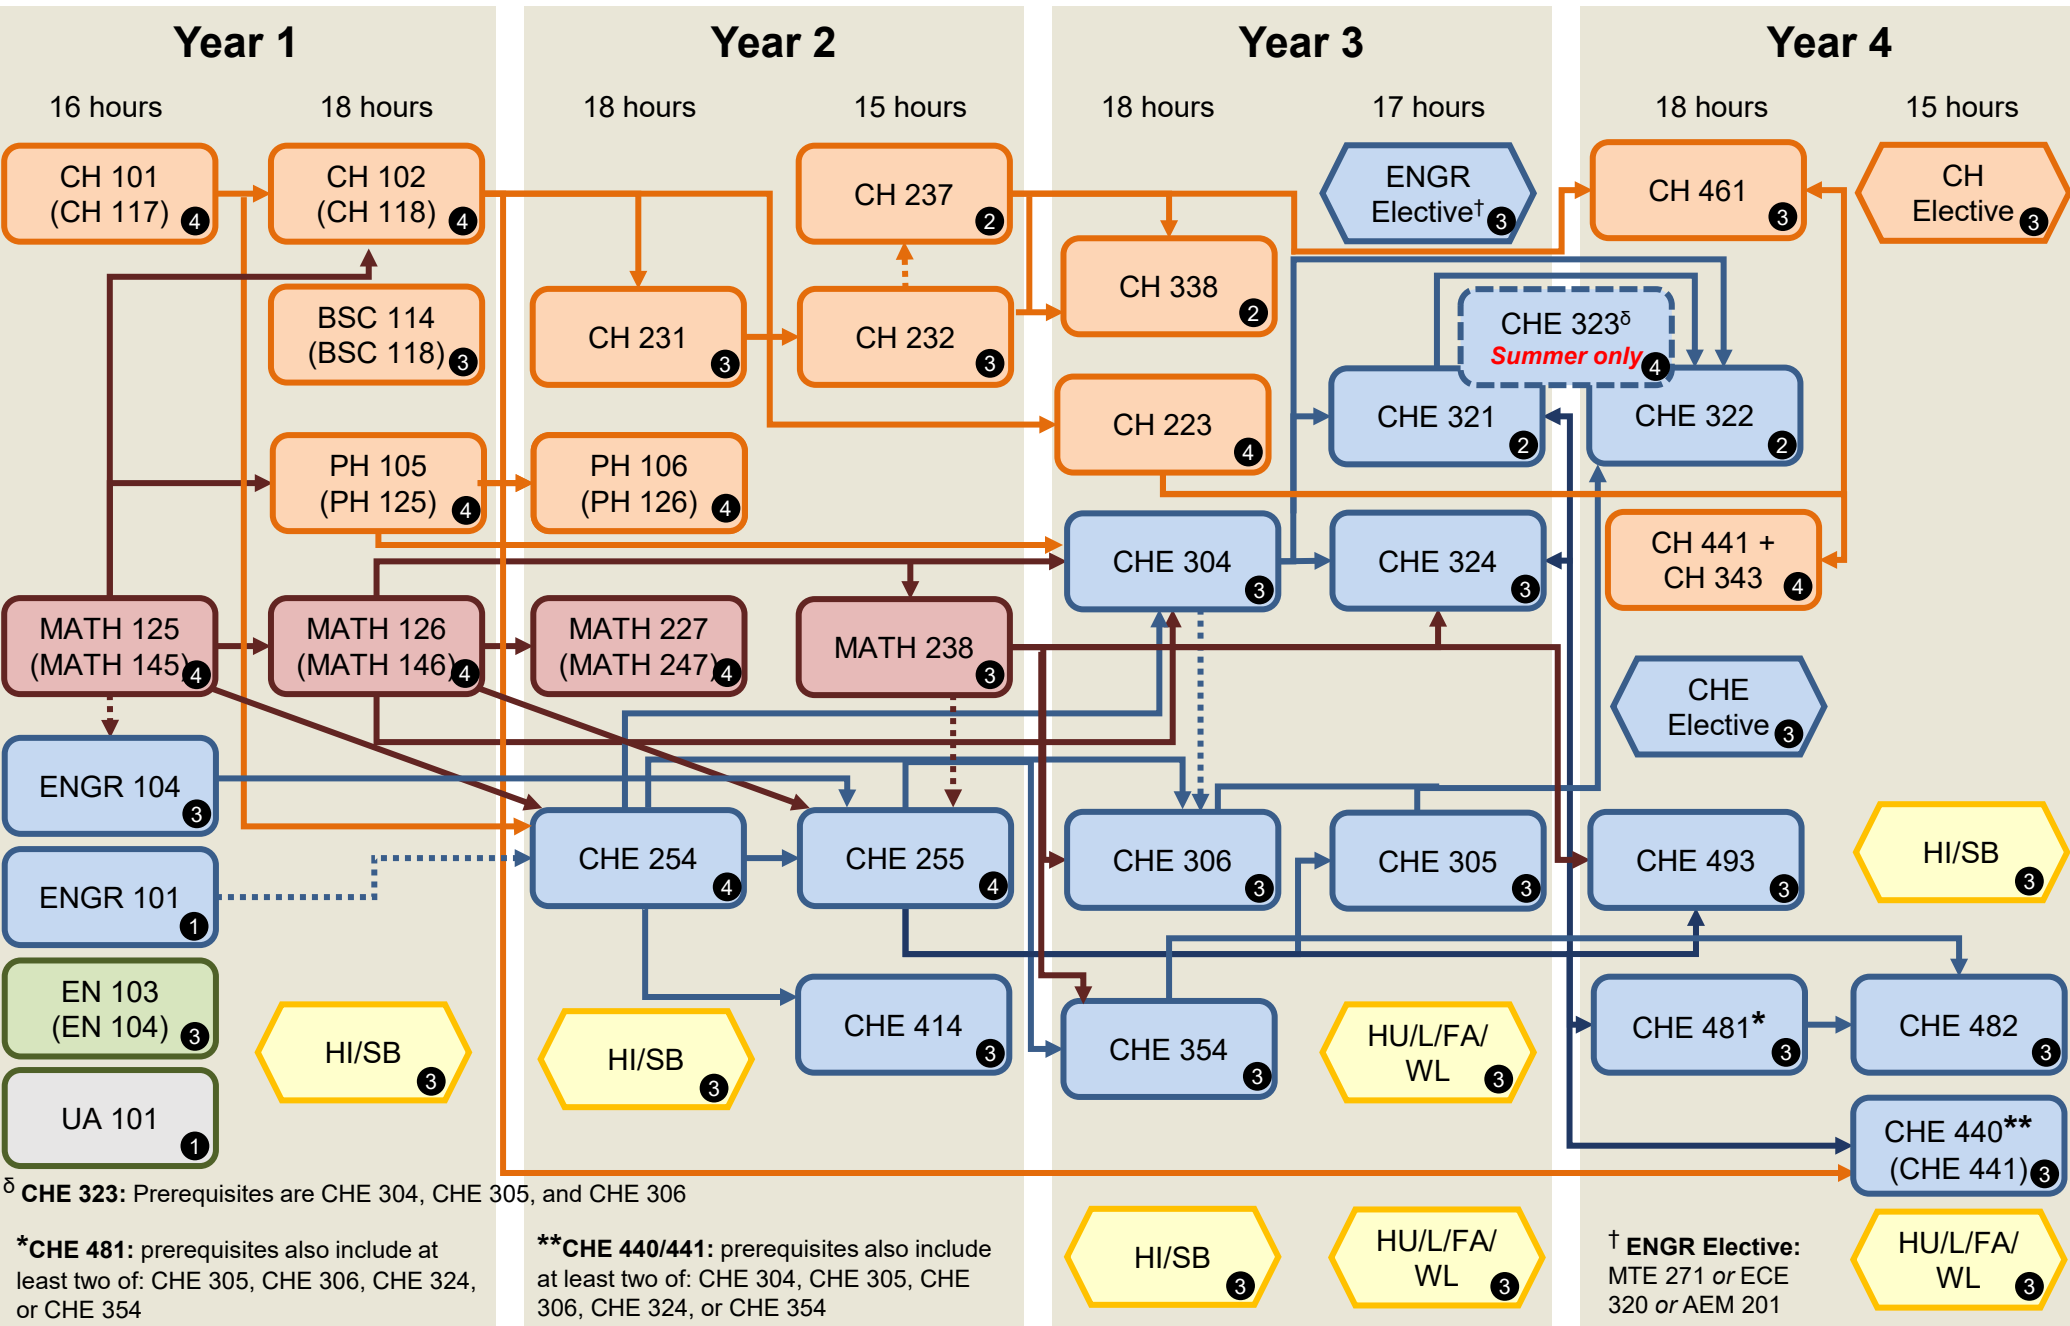

B.S. CHE/CH Double Major

Total: 135 hours

This is an **unofficial** flowchart to help with schedule planning.
The UA Academic Catalog contains the official academic information: <https://catalog.ua.edu>