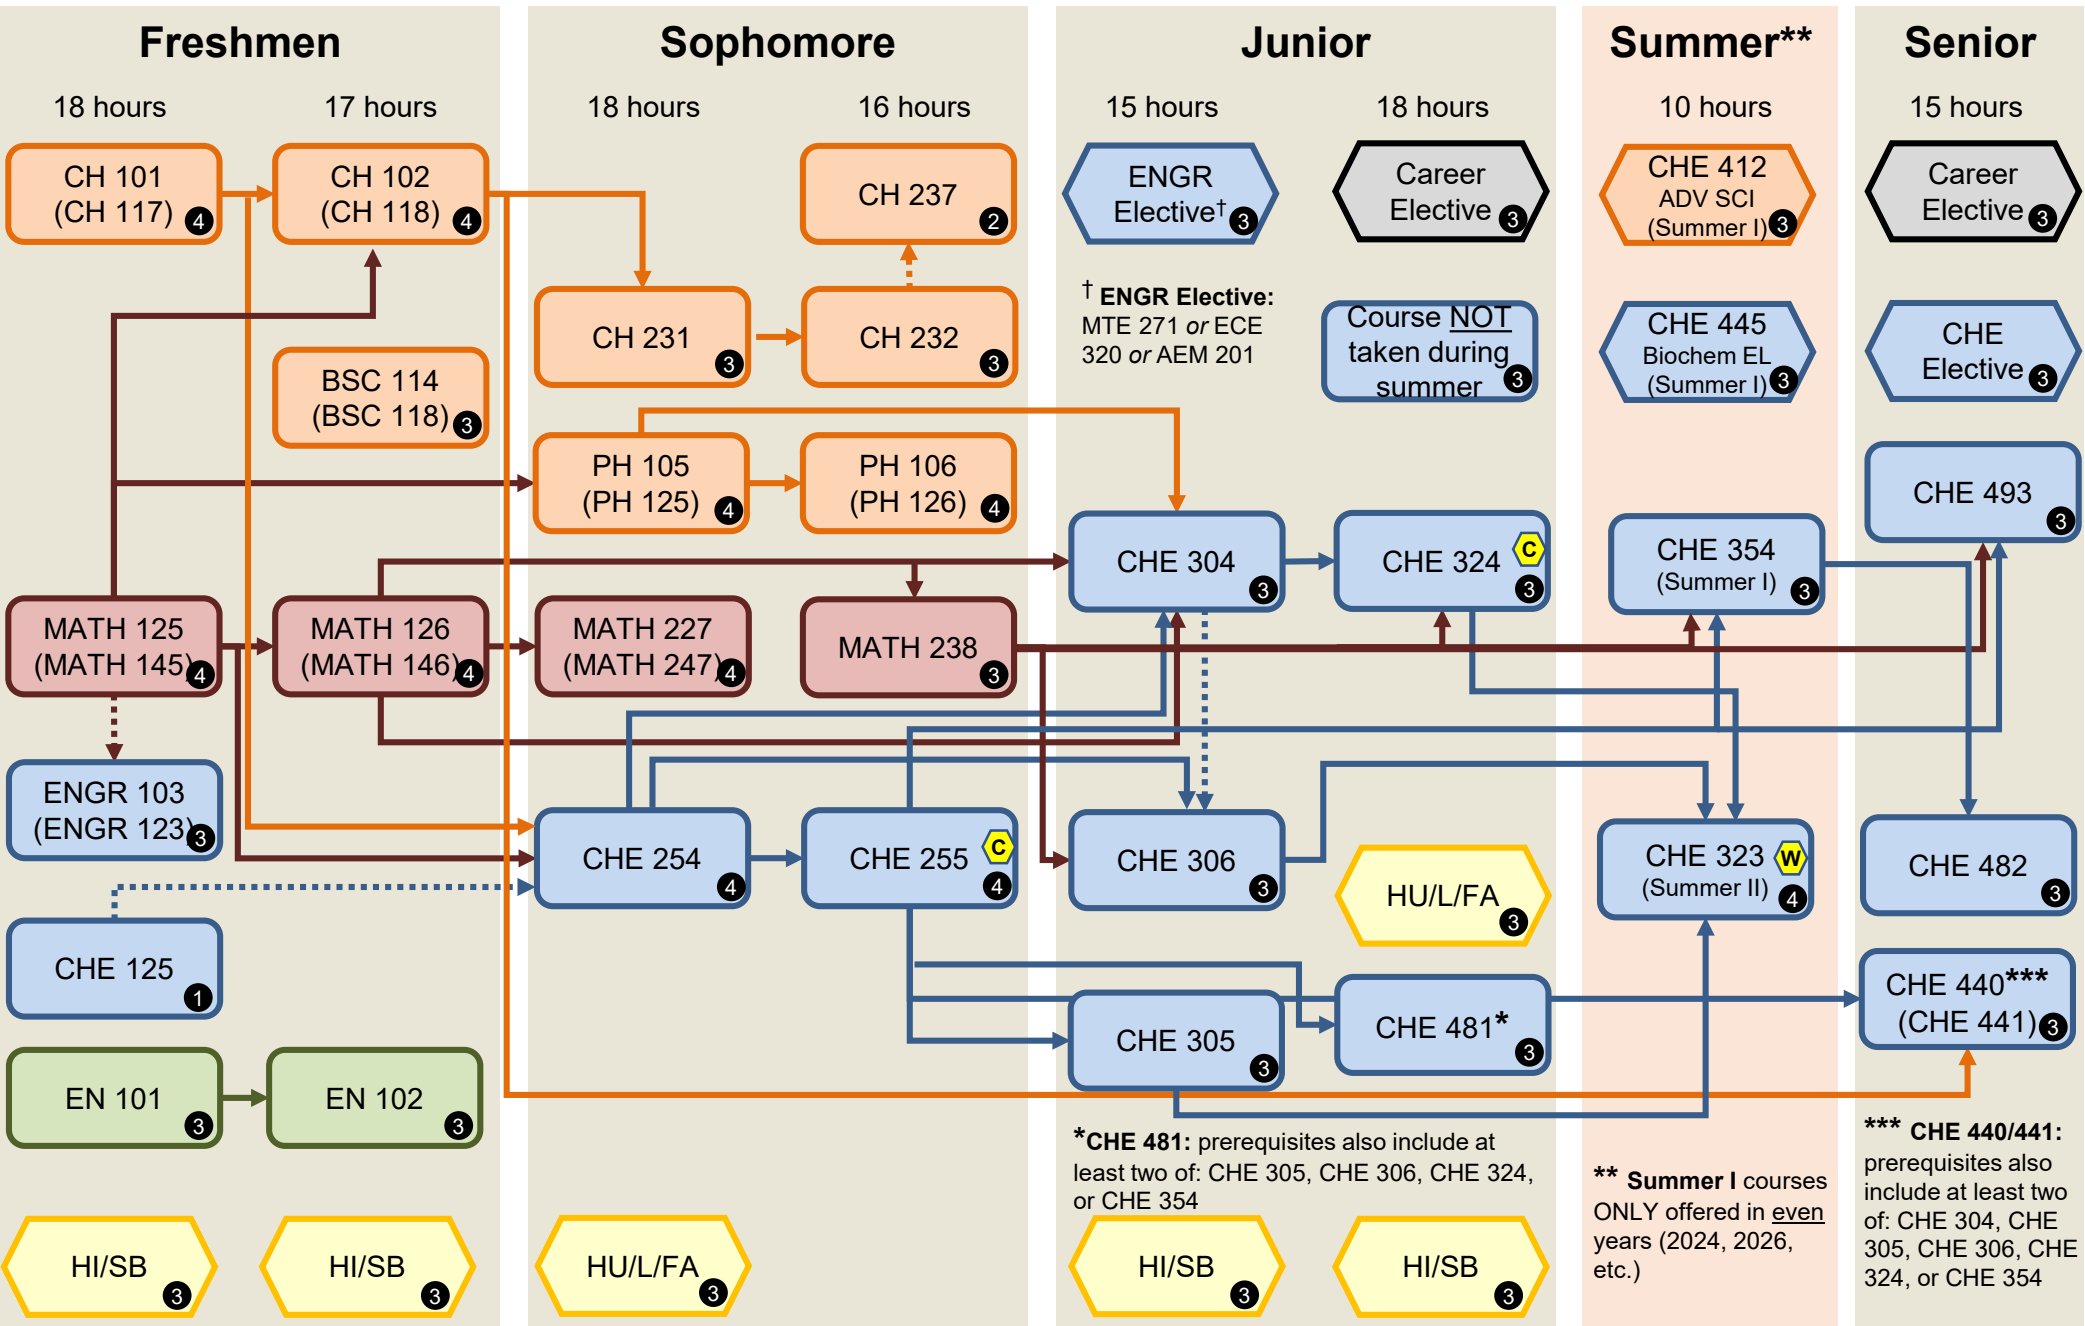

B.S. CHE Degree (International)

Total: 127 hours

This is an **unofficial** flowchart to help with schedule planning.
The UA Academic Catalog contains the official academic information: <https://catalog.ua.edu>

Revised: 7/22/2024