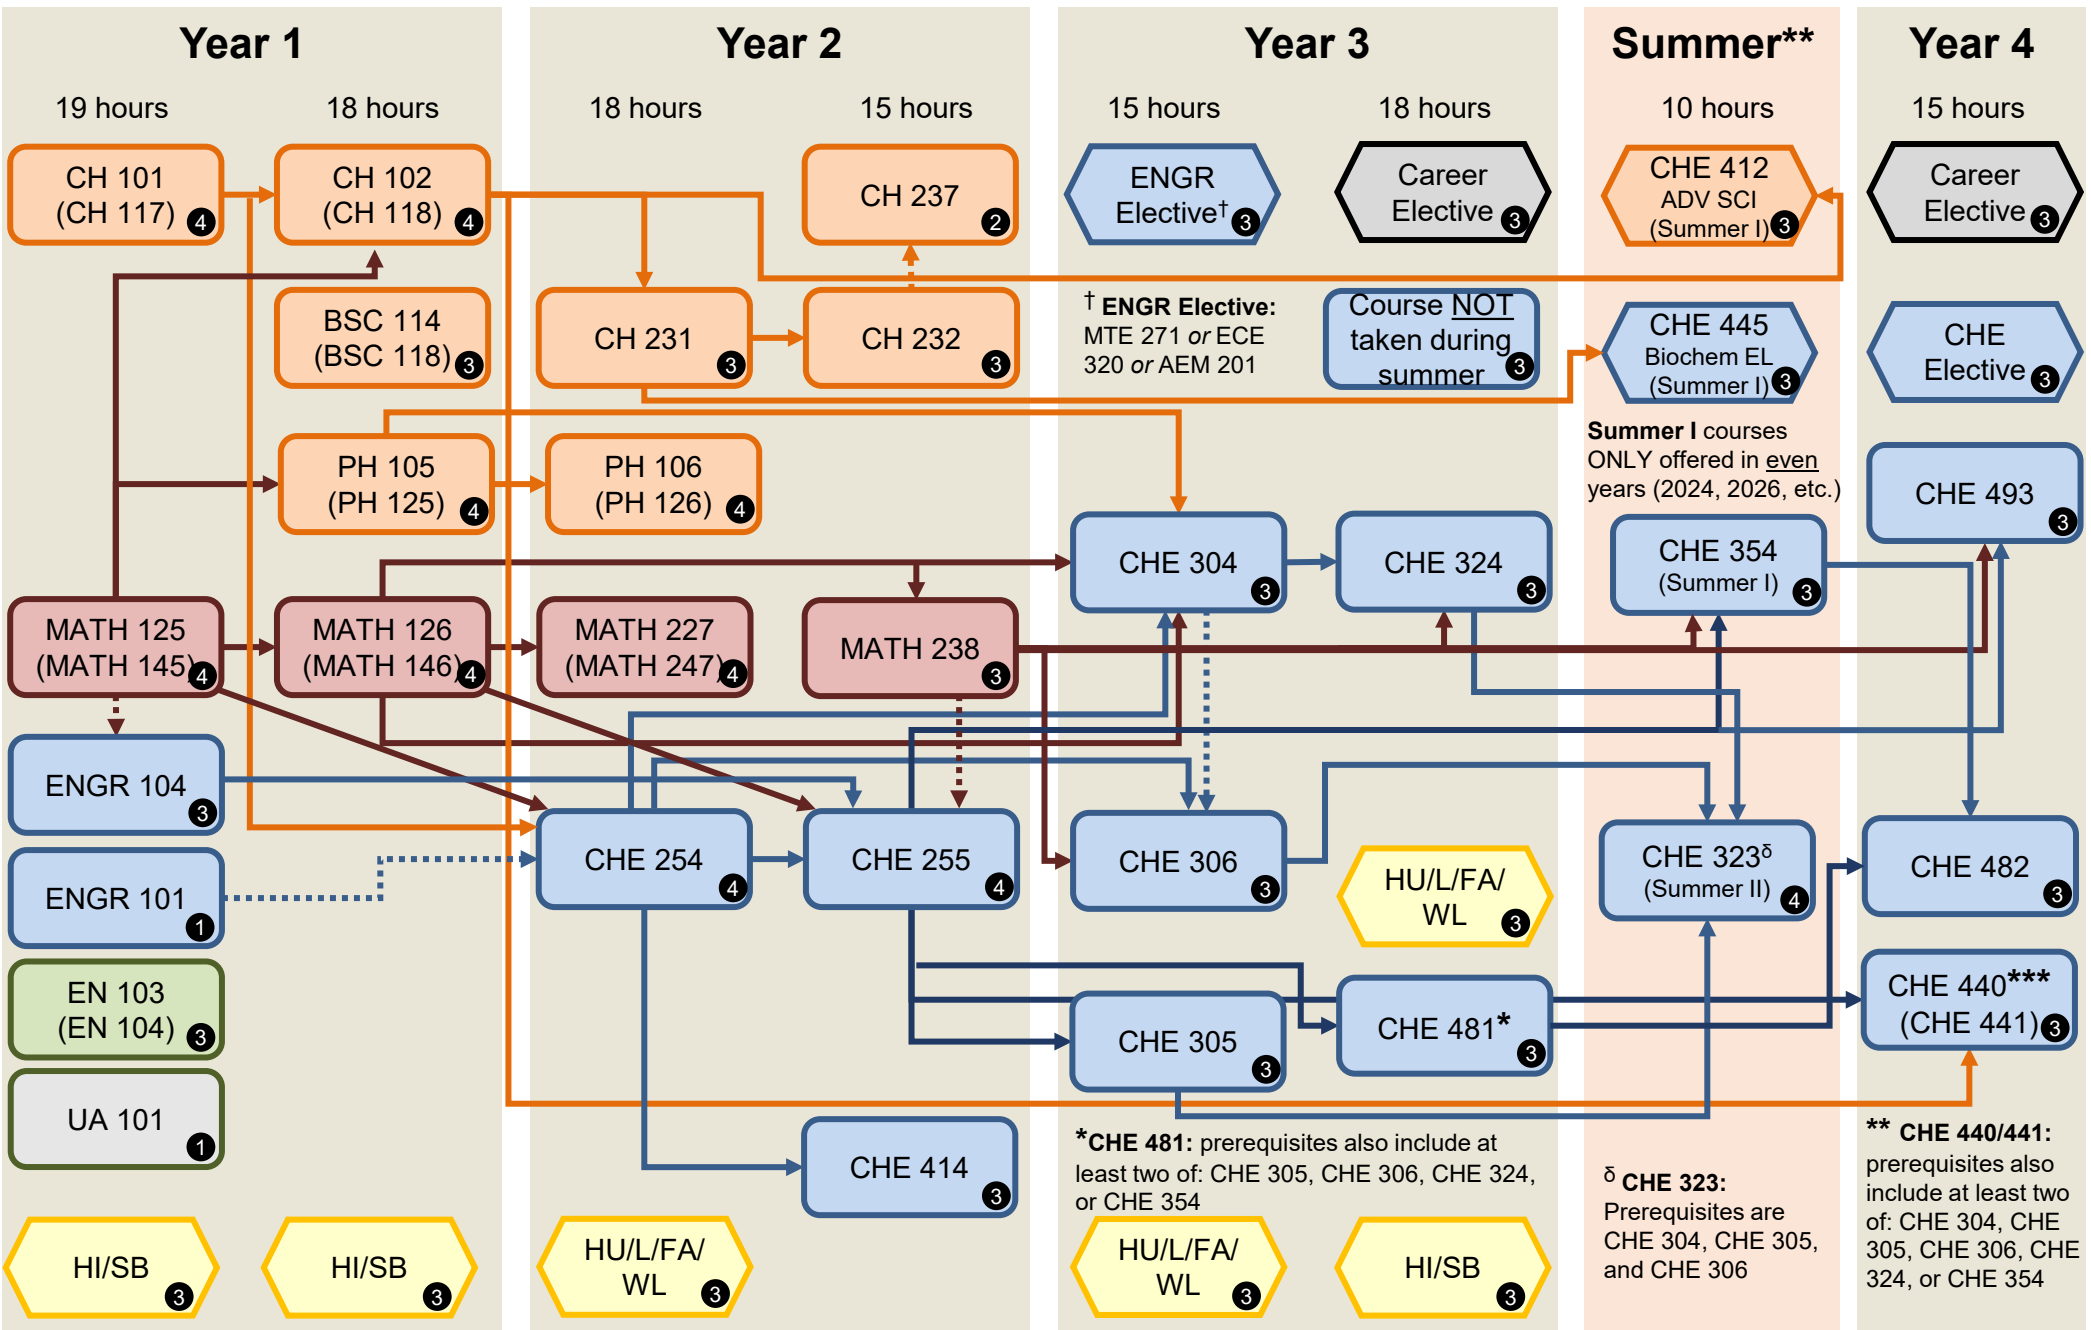

# B.S. CHE Degree (International)

Total: 128 hours

This is an **unofficial** flowchart to help with schedule planning.  
The UA Academic Catalog contains the official academic information: <https://catalog.ua.edu>