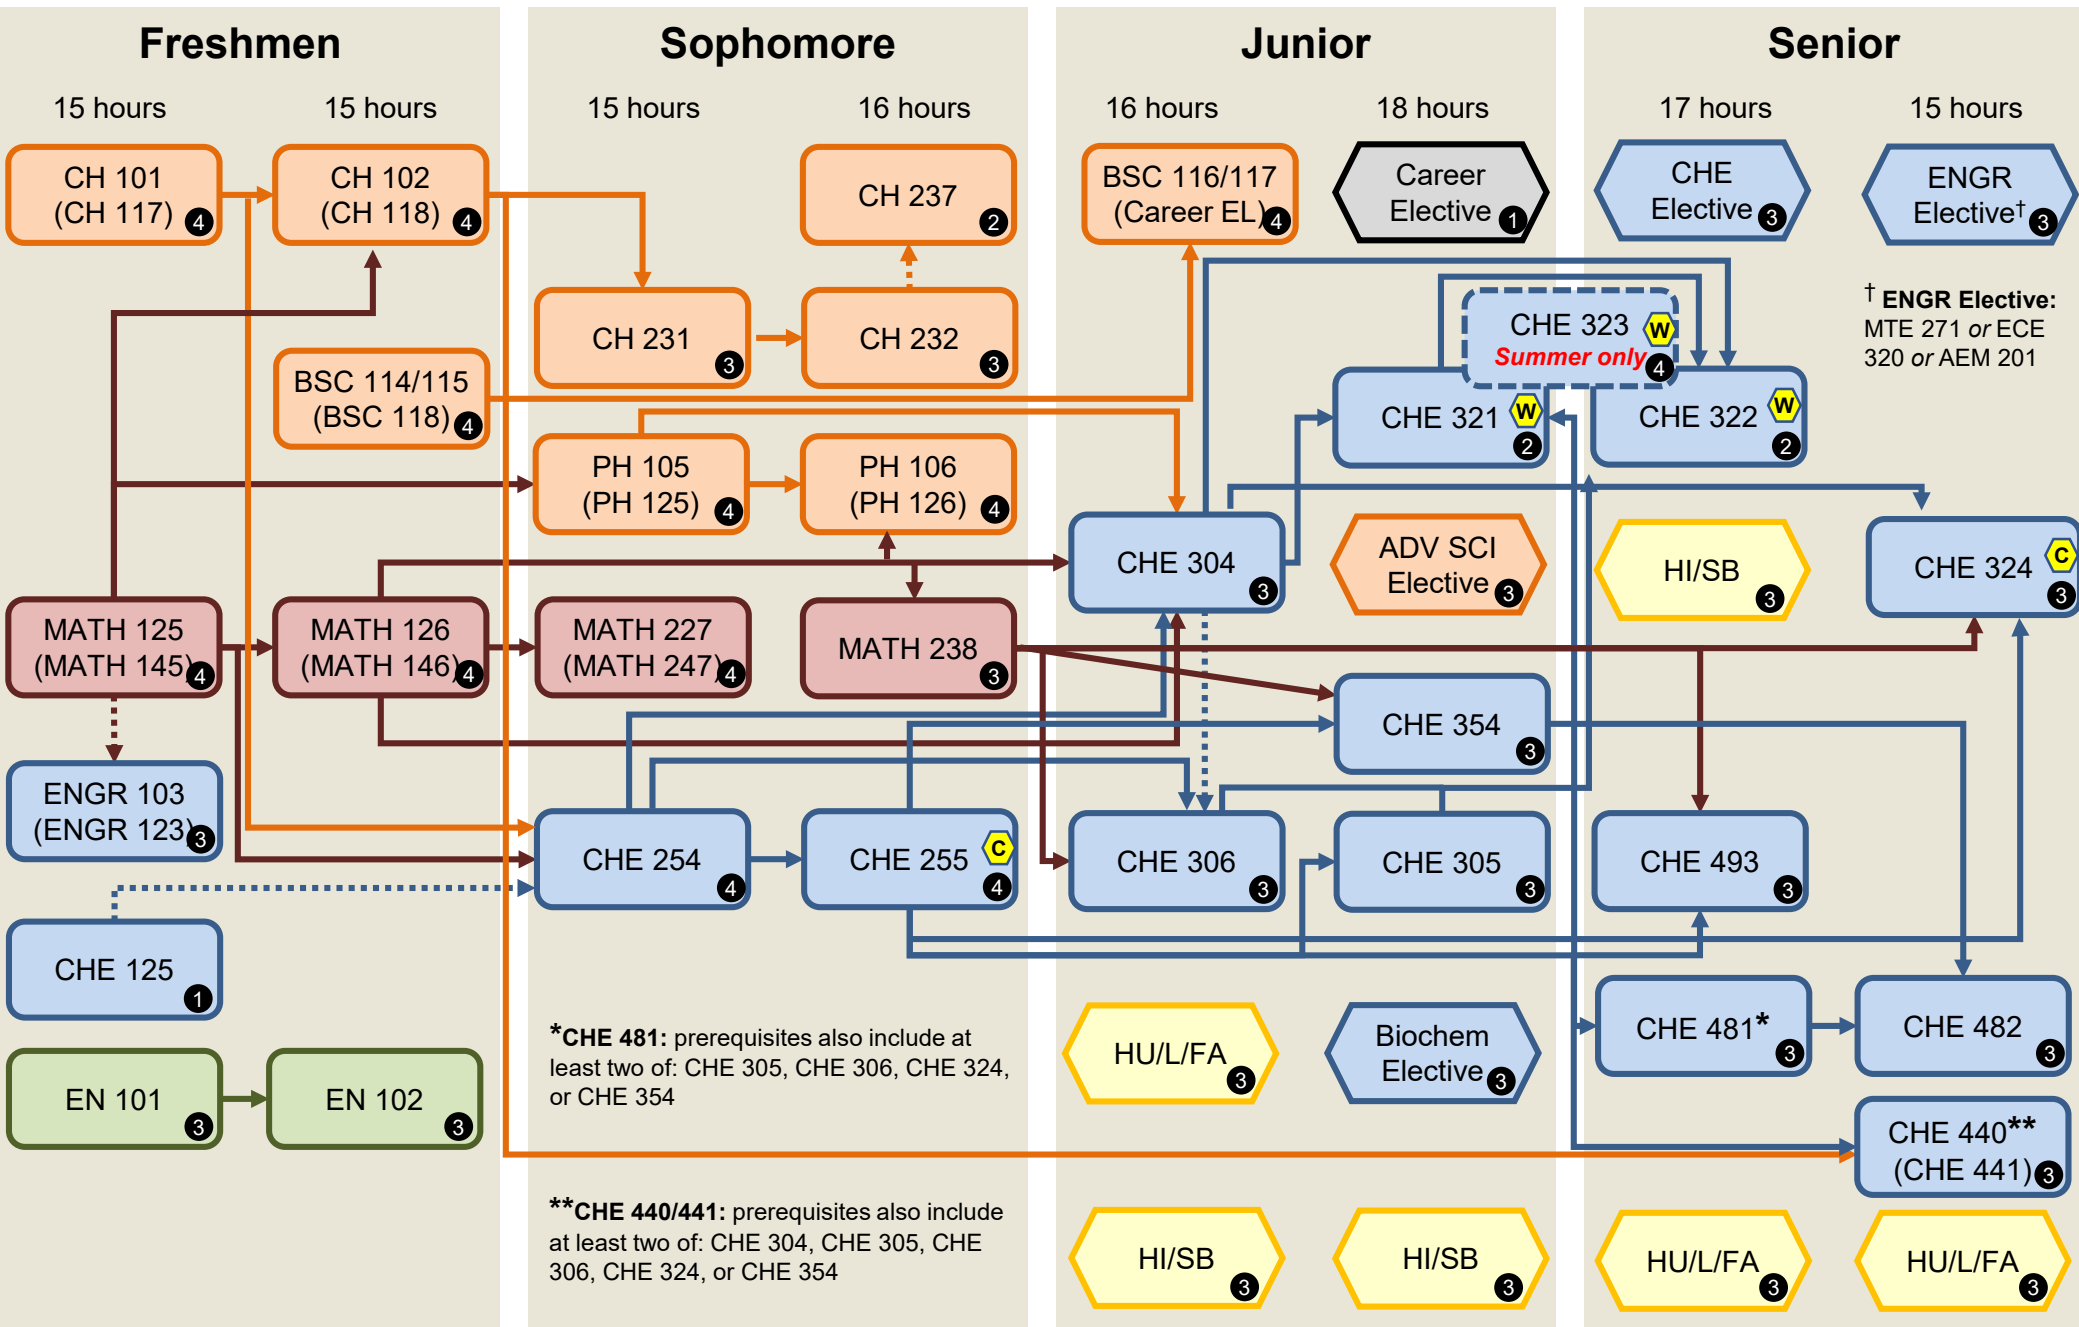

B.S. CHE Degree (Pre-medical)

Total: 127 hours

This is an **unofficial** flowchart to help with schedule planning.
The UA Academic Catalog contains the official academic information: <https://catalog.ua.edu>

Revised: 7/28/2023