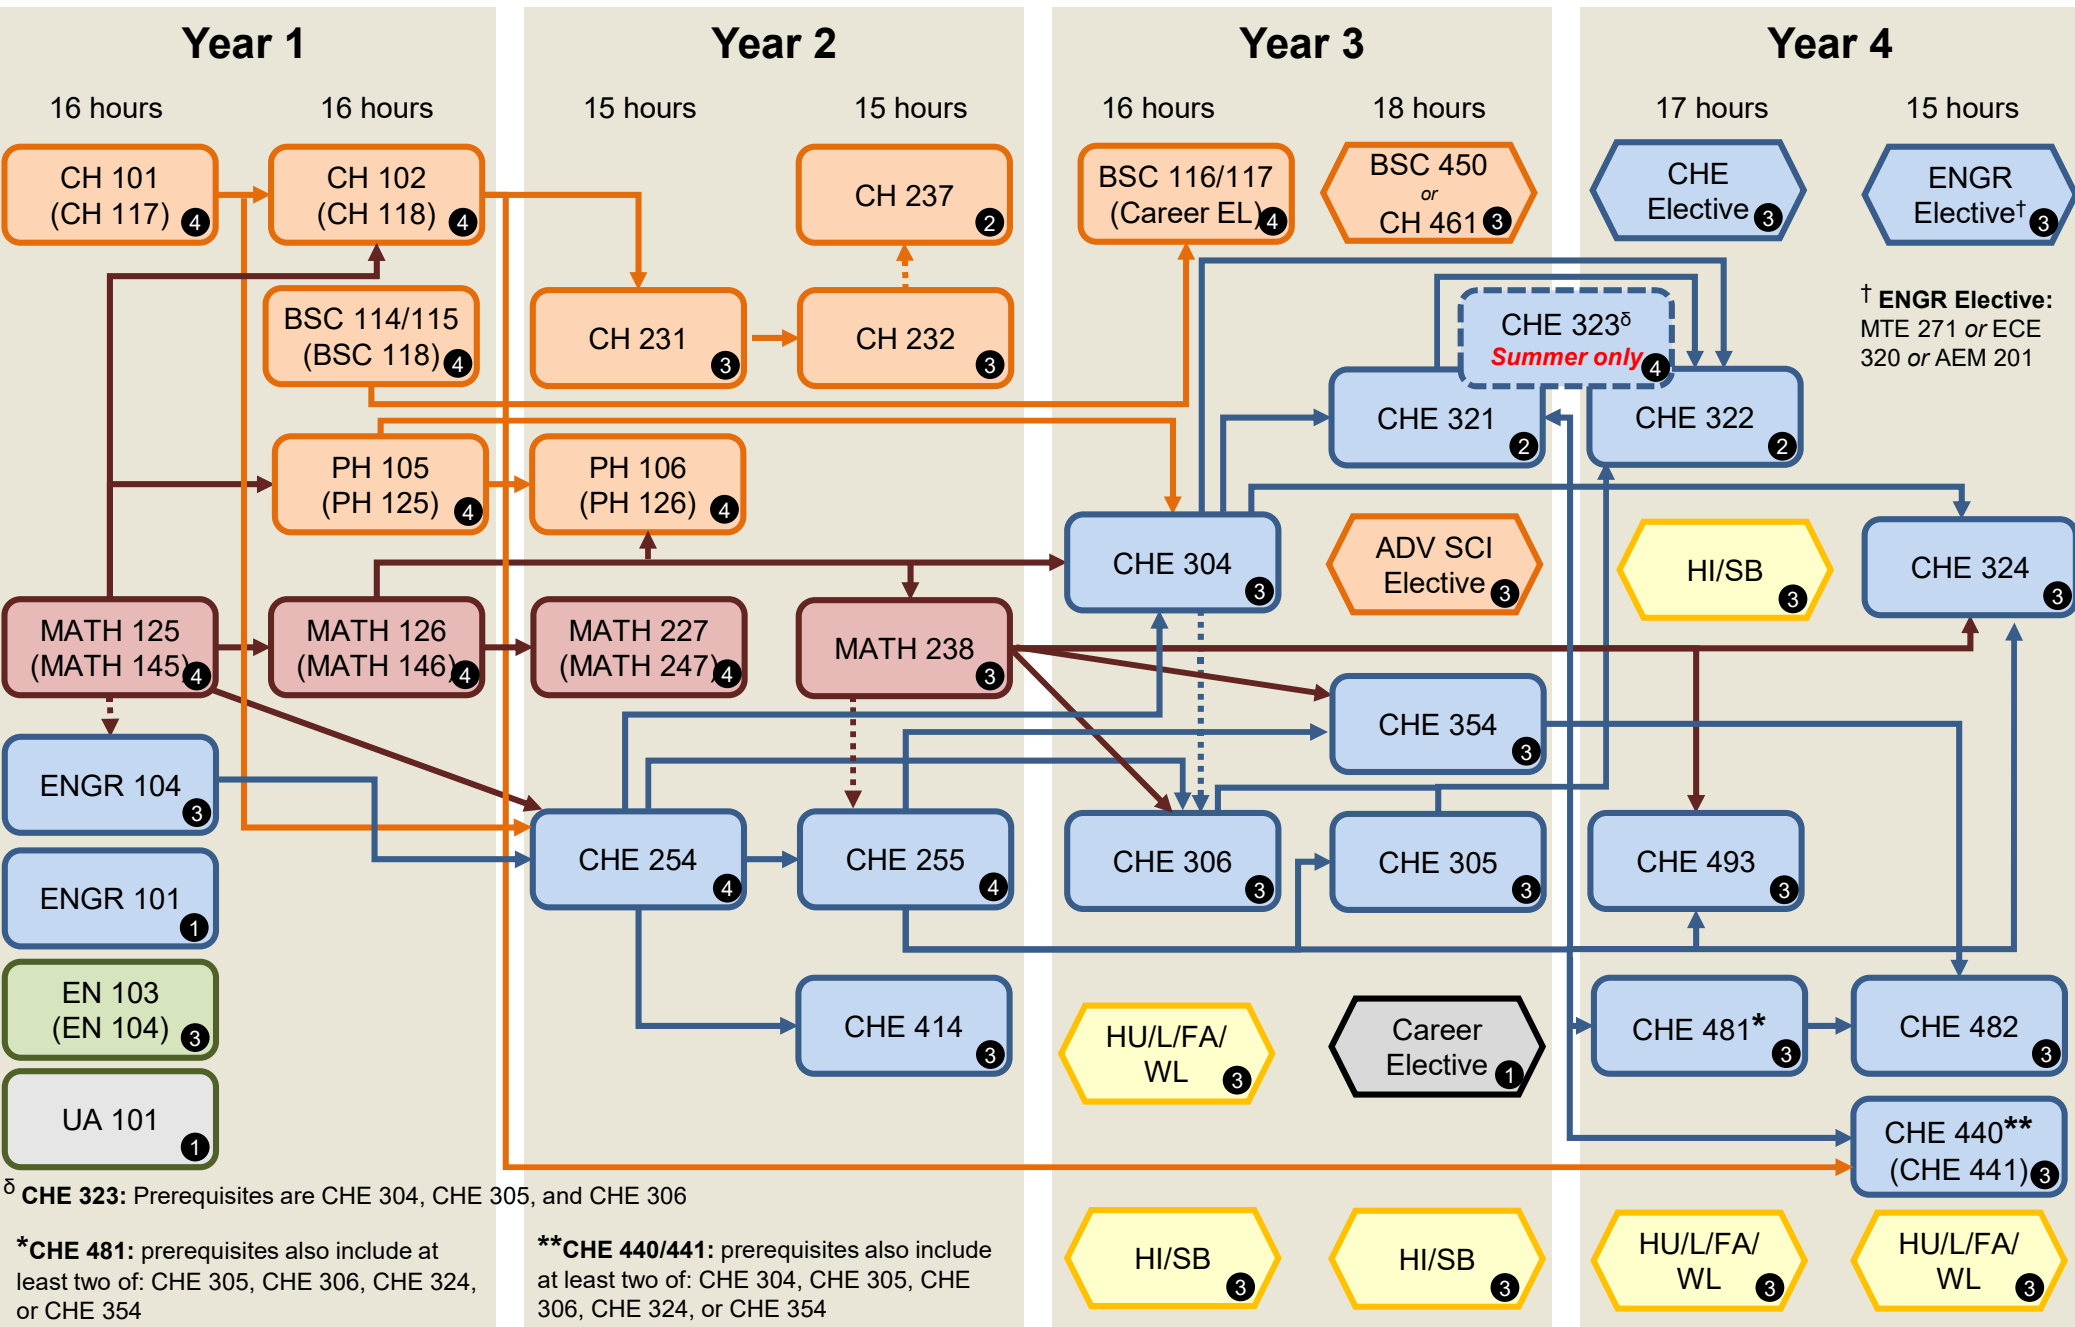

# B.S. CHE Degree (Pre-medical)

→ Prerequisite

⋯ Prerequisite with  
Concurrency

# # of credit hours

† ENGR Elective:  
MTE 271 or ECE  
320 or AEM 201

<sup>δ</sup> CHE 323: Prerequisites are CHE 304, CHE 305, and CHE 306

\*CHE 481: prerequisites also include at least two of: CHE 305, CHE 306, CHE 324, or CHE 354

\*\*CHE 440/441: prerequisites also include at least two of: CHE 304, CHE 305, CHE 306, CHE 324, or CHE 354

Total: 128 hours

This is an **unofficial** flowchart to help with schedule planning.  
The UA Academic Catalog contains the official academic information: <https://catalog.ua.edu>