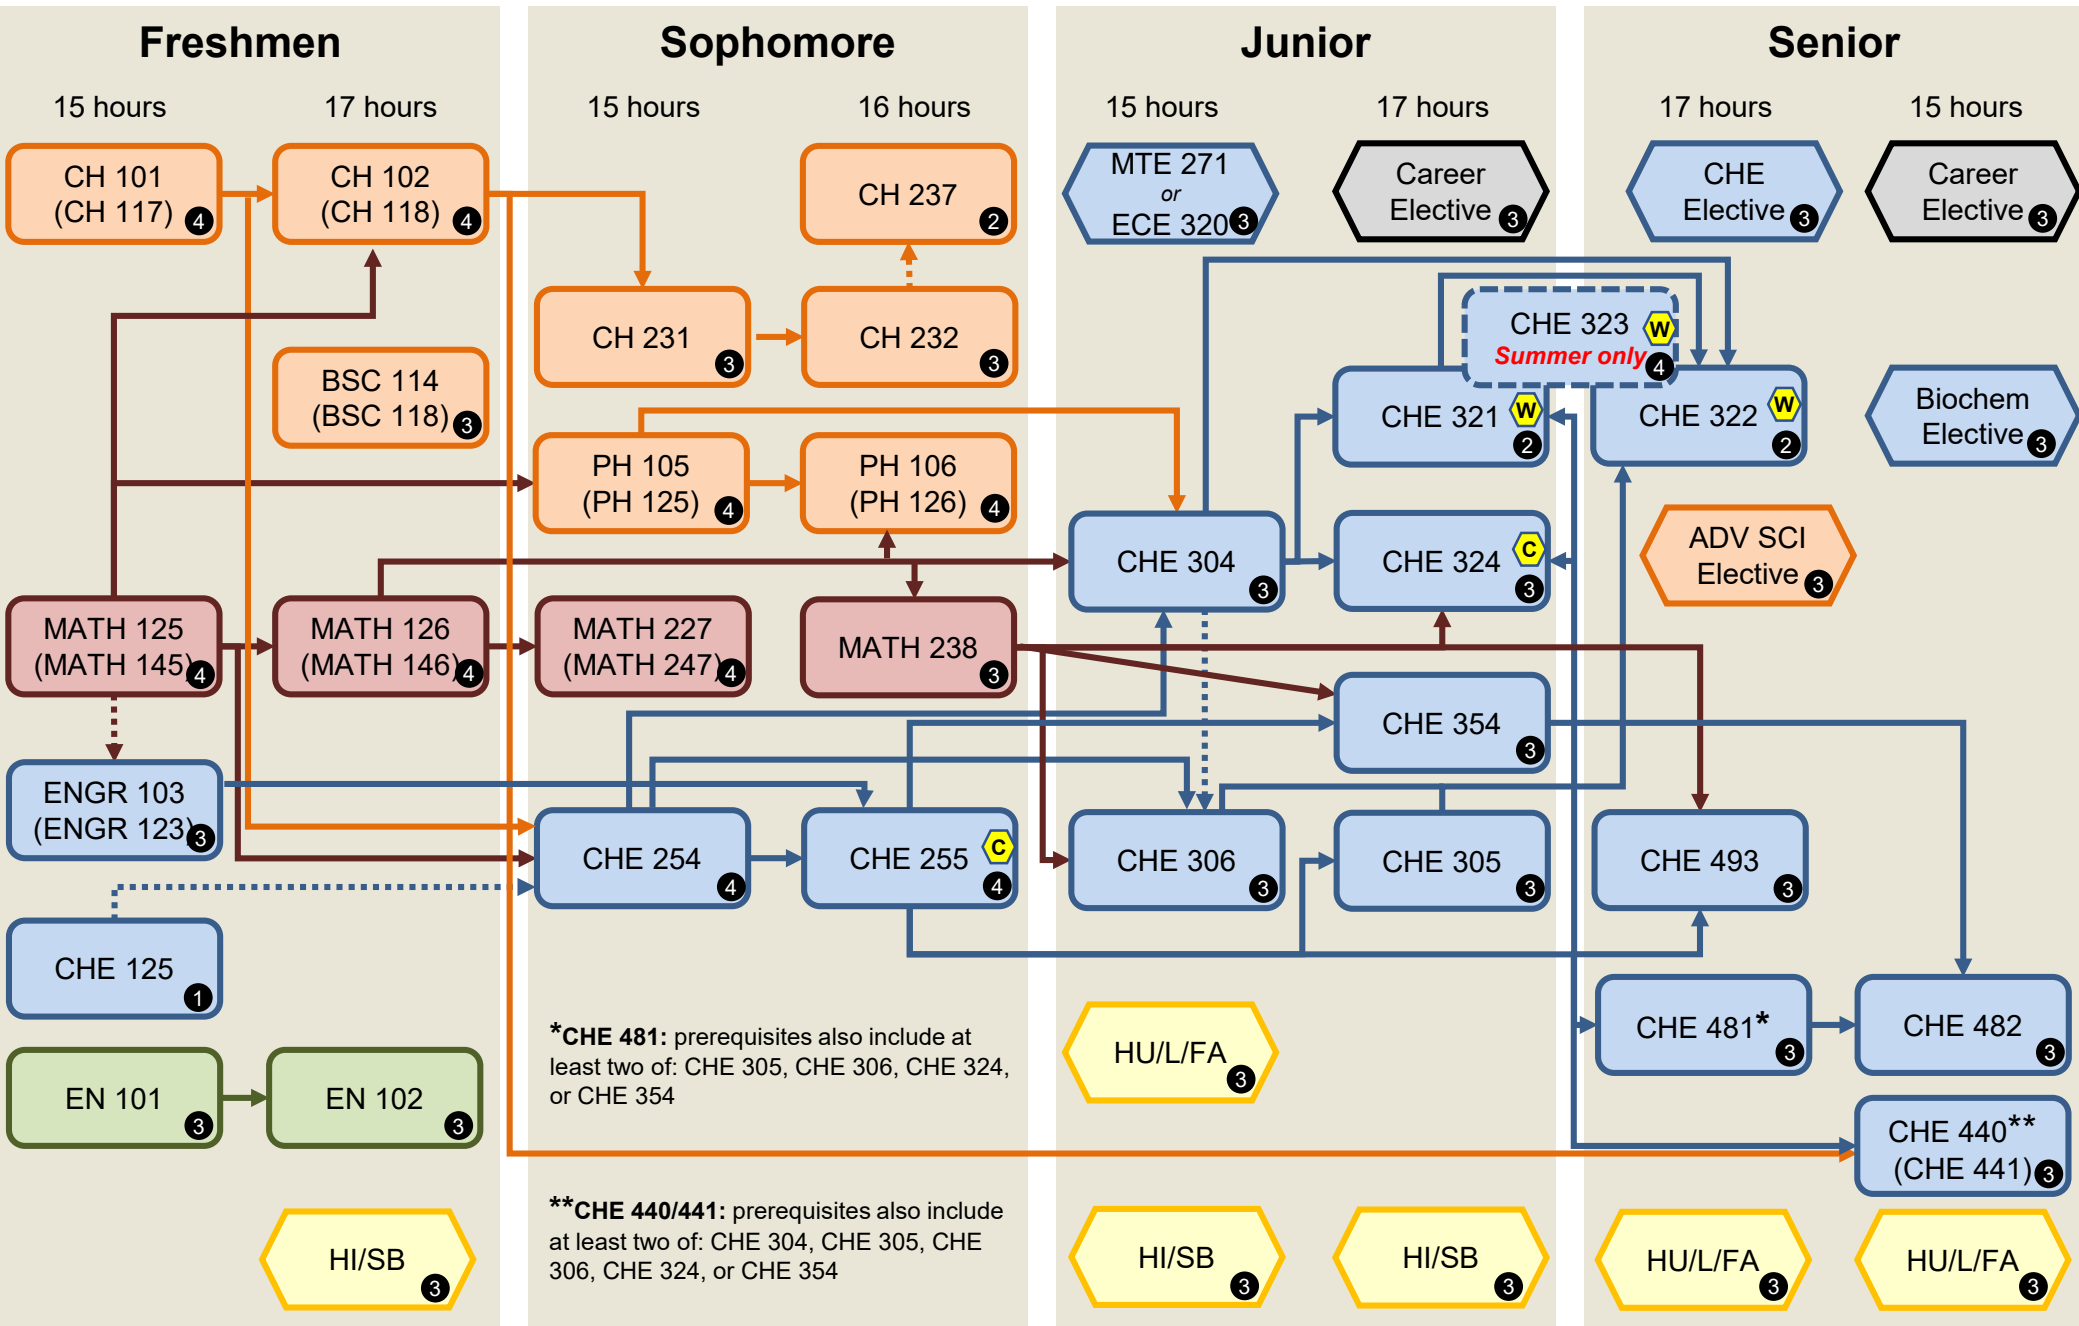

B.S. CHE Degree (Standard)

Total: 127 hours

This is an **unofficial** flowchart to help with schedule planning.
The UA Academic Catalog contains the official academic information: <https://catalog.ua.edu>

Revised: 9/4/2023