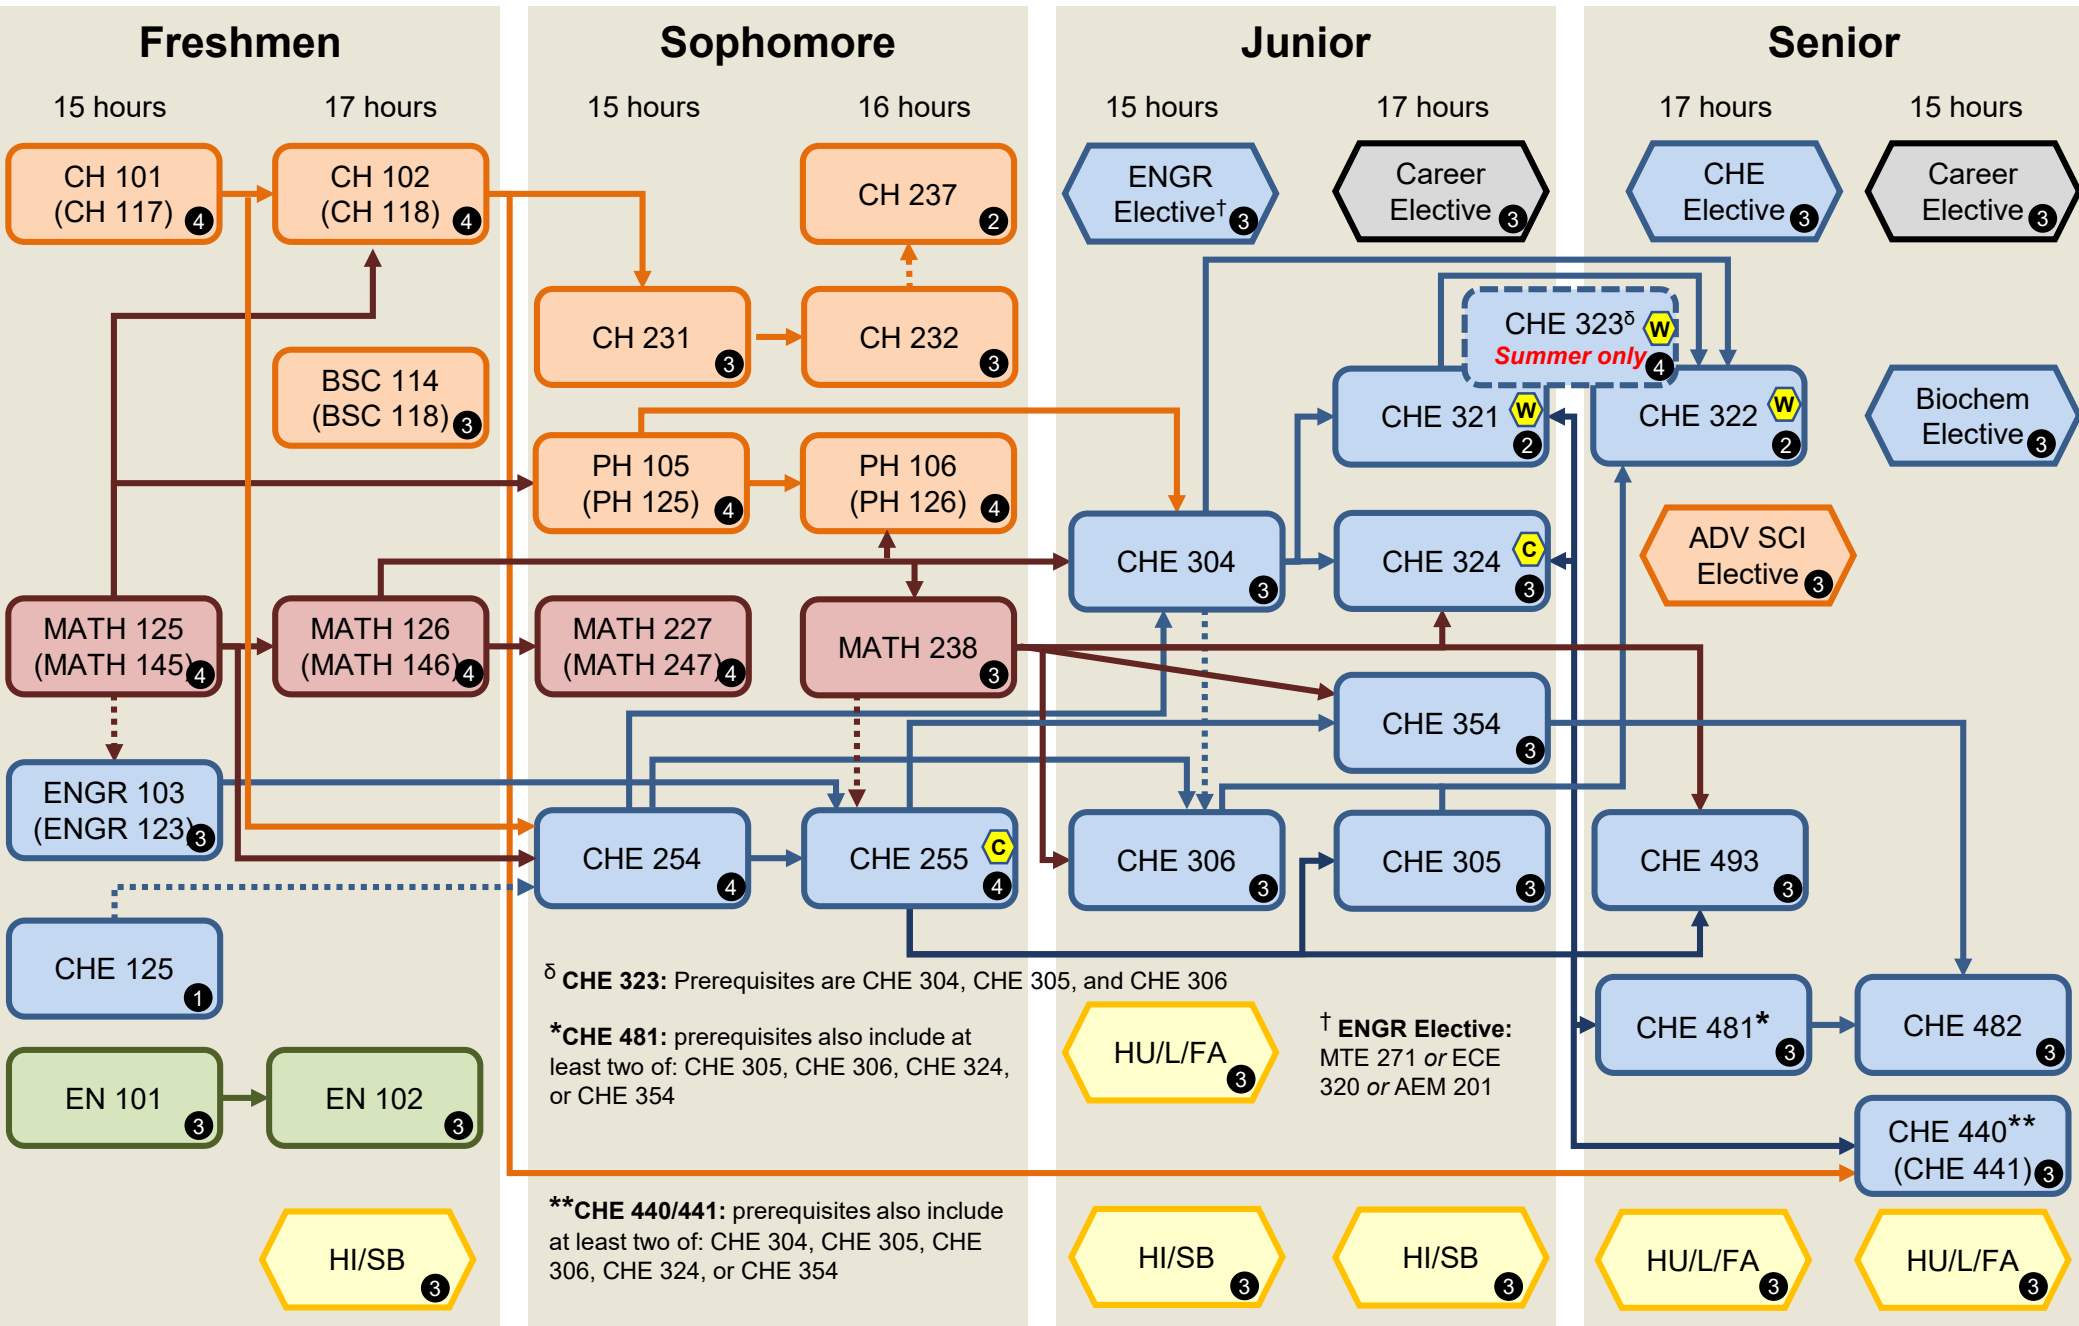

B.S. CHE Degree (Standard)

Total: 127 hours

This is an **unofficial** flowchart to help with schedule planning.
The UA Academic Catalog contains the official academic information: <https://catalog.ua.edu>