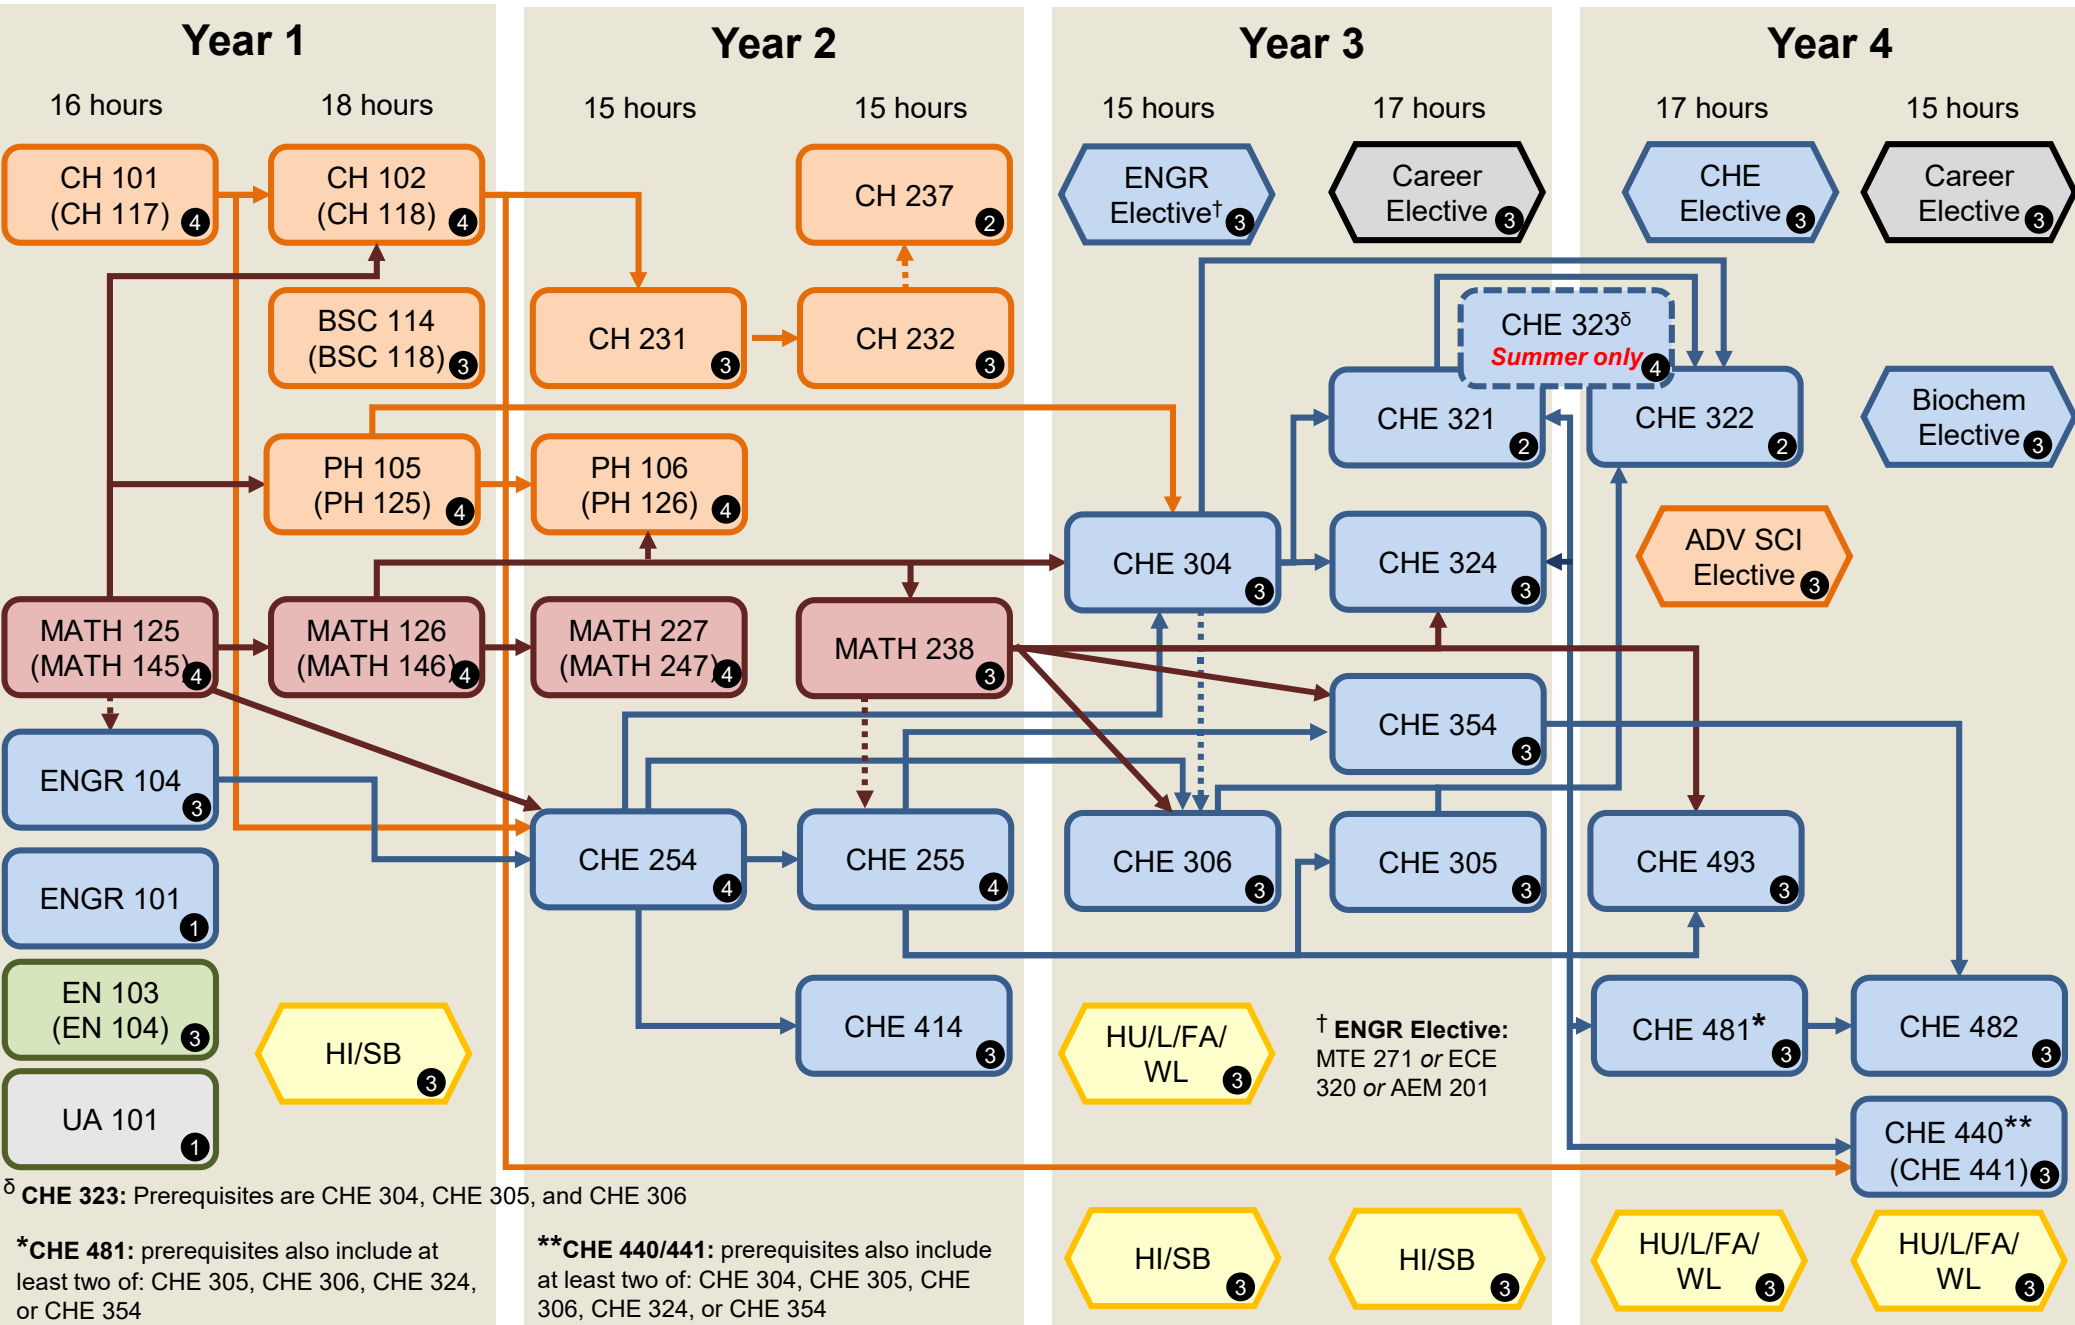

B.S. CHE Degree (Standard)

→ Prerequisite

⋯ Prerequisite with Concurrency

of credit hours

^o CHE 323: Prerequisites are CHE 304, CHE 305, and CHE 306

*CHE 481: prerequisites also include at least two of: CHE 305, CHE 306, CHE 324, or CHE 354

**CHE 440/441: prerequisites also include at least two of: CHE 304, CHE 305, CHE 306, CHE 324, or CHE 354

† ENGR Elective: MTE 271 or ECE 320 or AEM 201

Total: 128 hours

This is an **unofficial** flowchart to help with schedule planning.
The UA Academic Catalog contains the official academic information: <https://catalog.ua.edu>