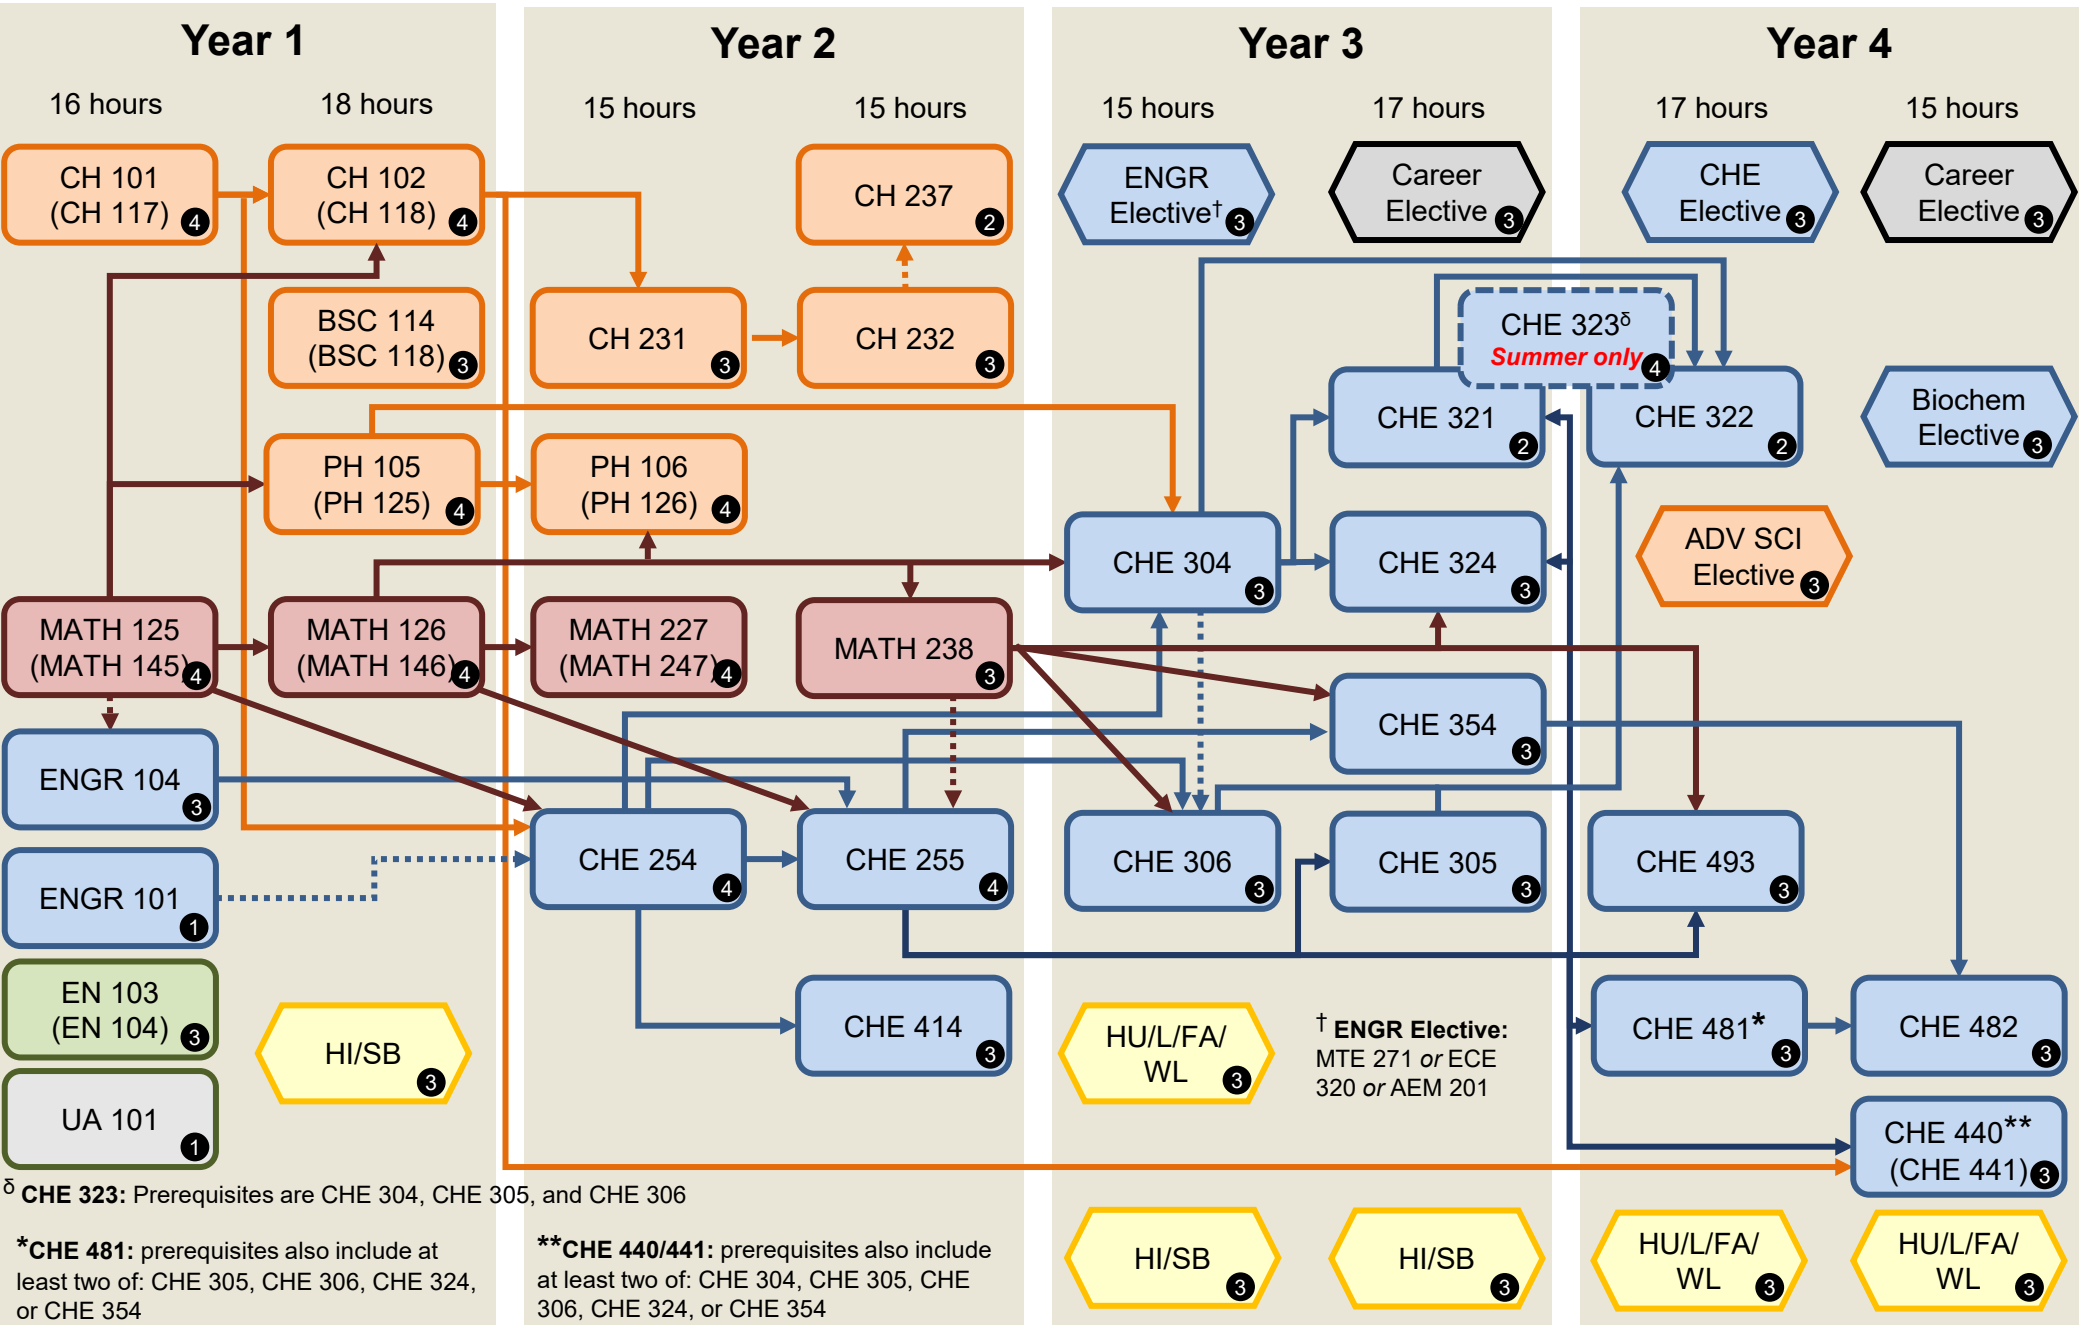

B.S. CHE Degree (Standard)

→ Prerequisite

..... Prerequisite with Concurrency

of credit hours

Total: 128 hours

This is an **unofficial** flowchart to help with schedule planning.
The UA Academic Catalog contains the official academic information: <https://catalog.ua.edu>