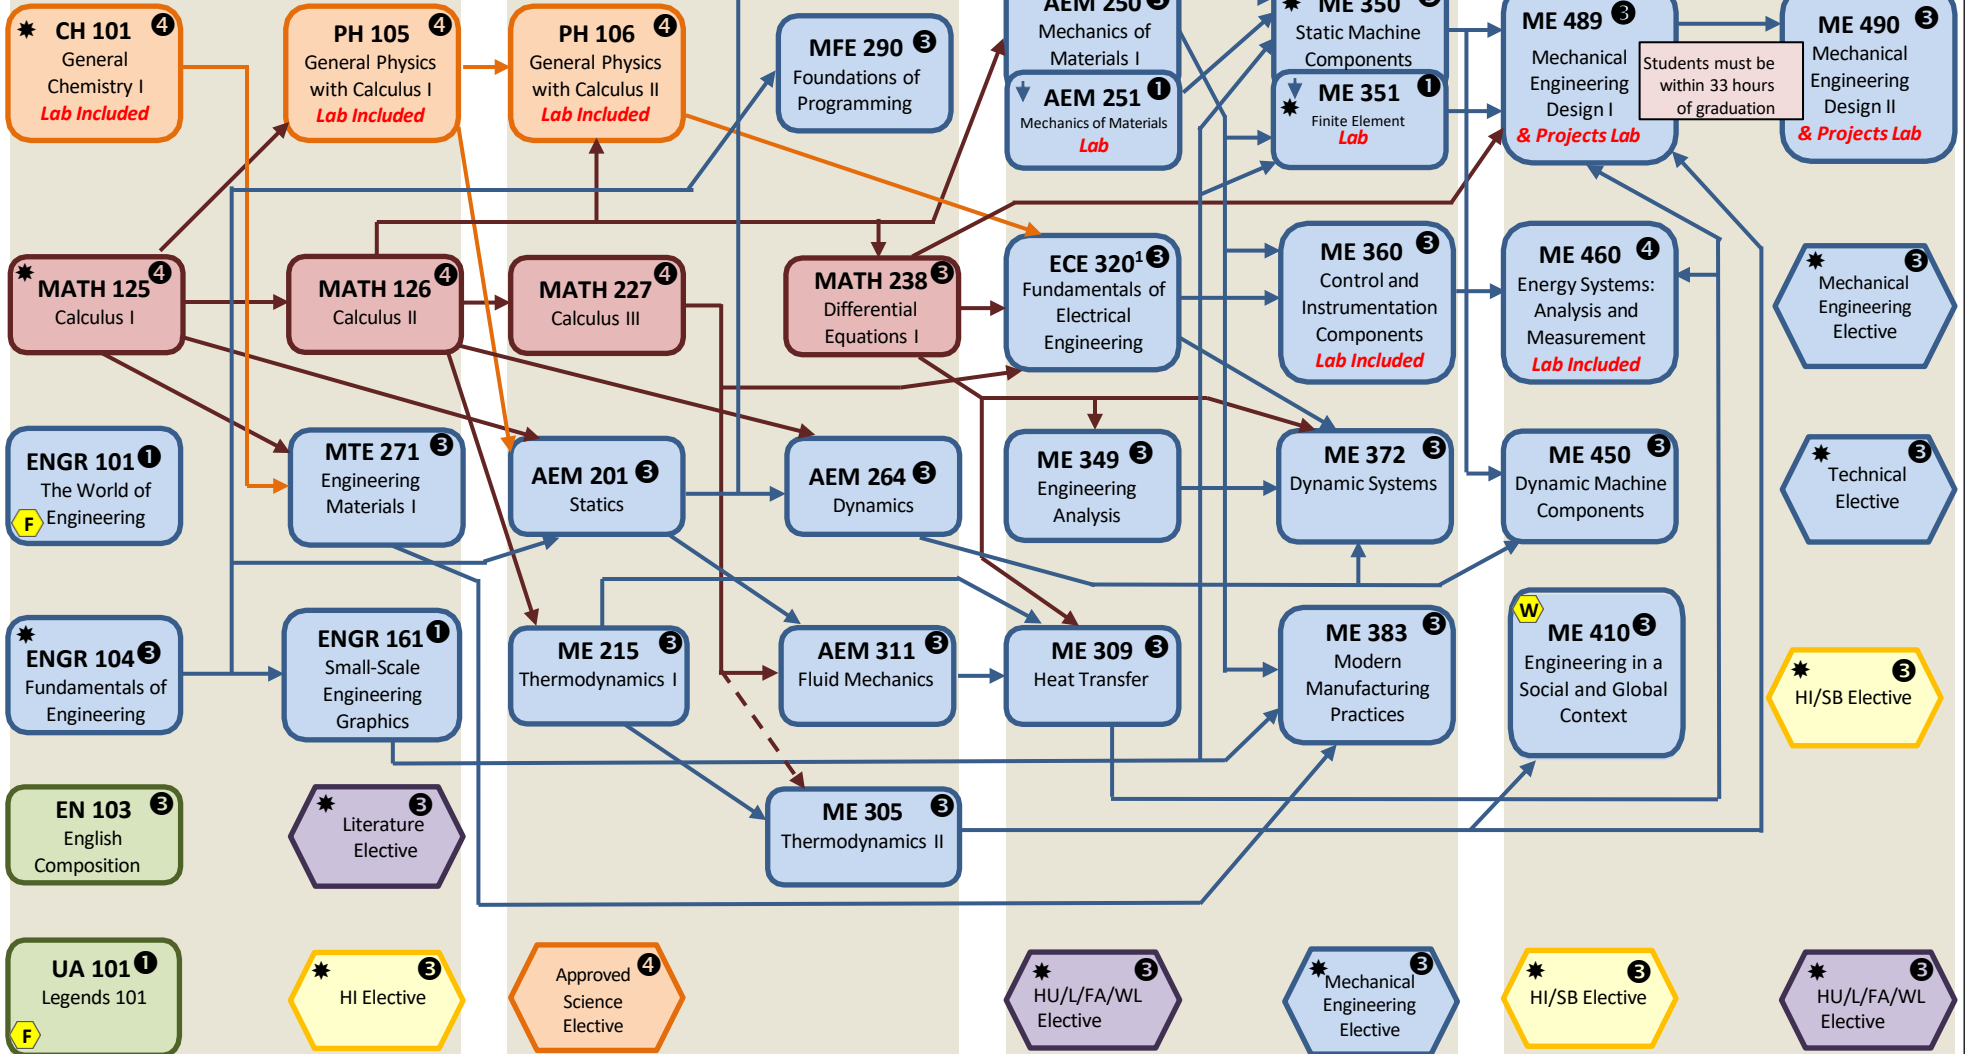

* Prerequisites not shown

→ Prerequisite

---→ Prerequisite(s) with
Concurrency

W Writing Requirement

F Must be taken within first year

Credit Hours

Freshman Year 34

Sophomore Year 67

Junior Year 99

Senior Year 130

16 Credit Hours

18 Credit Hours

18 Credit Hours

15 Credit Hours

16 Credit Hours

16 Credit Hours

16 Credit Hours

15 Credit Hours

Color Key:

Notes:

1. The ECE 320 requirement may also be satisfied by ECE 225 Electric Circuits (4 hour)