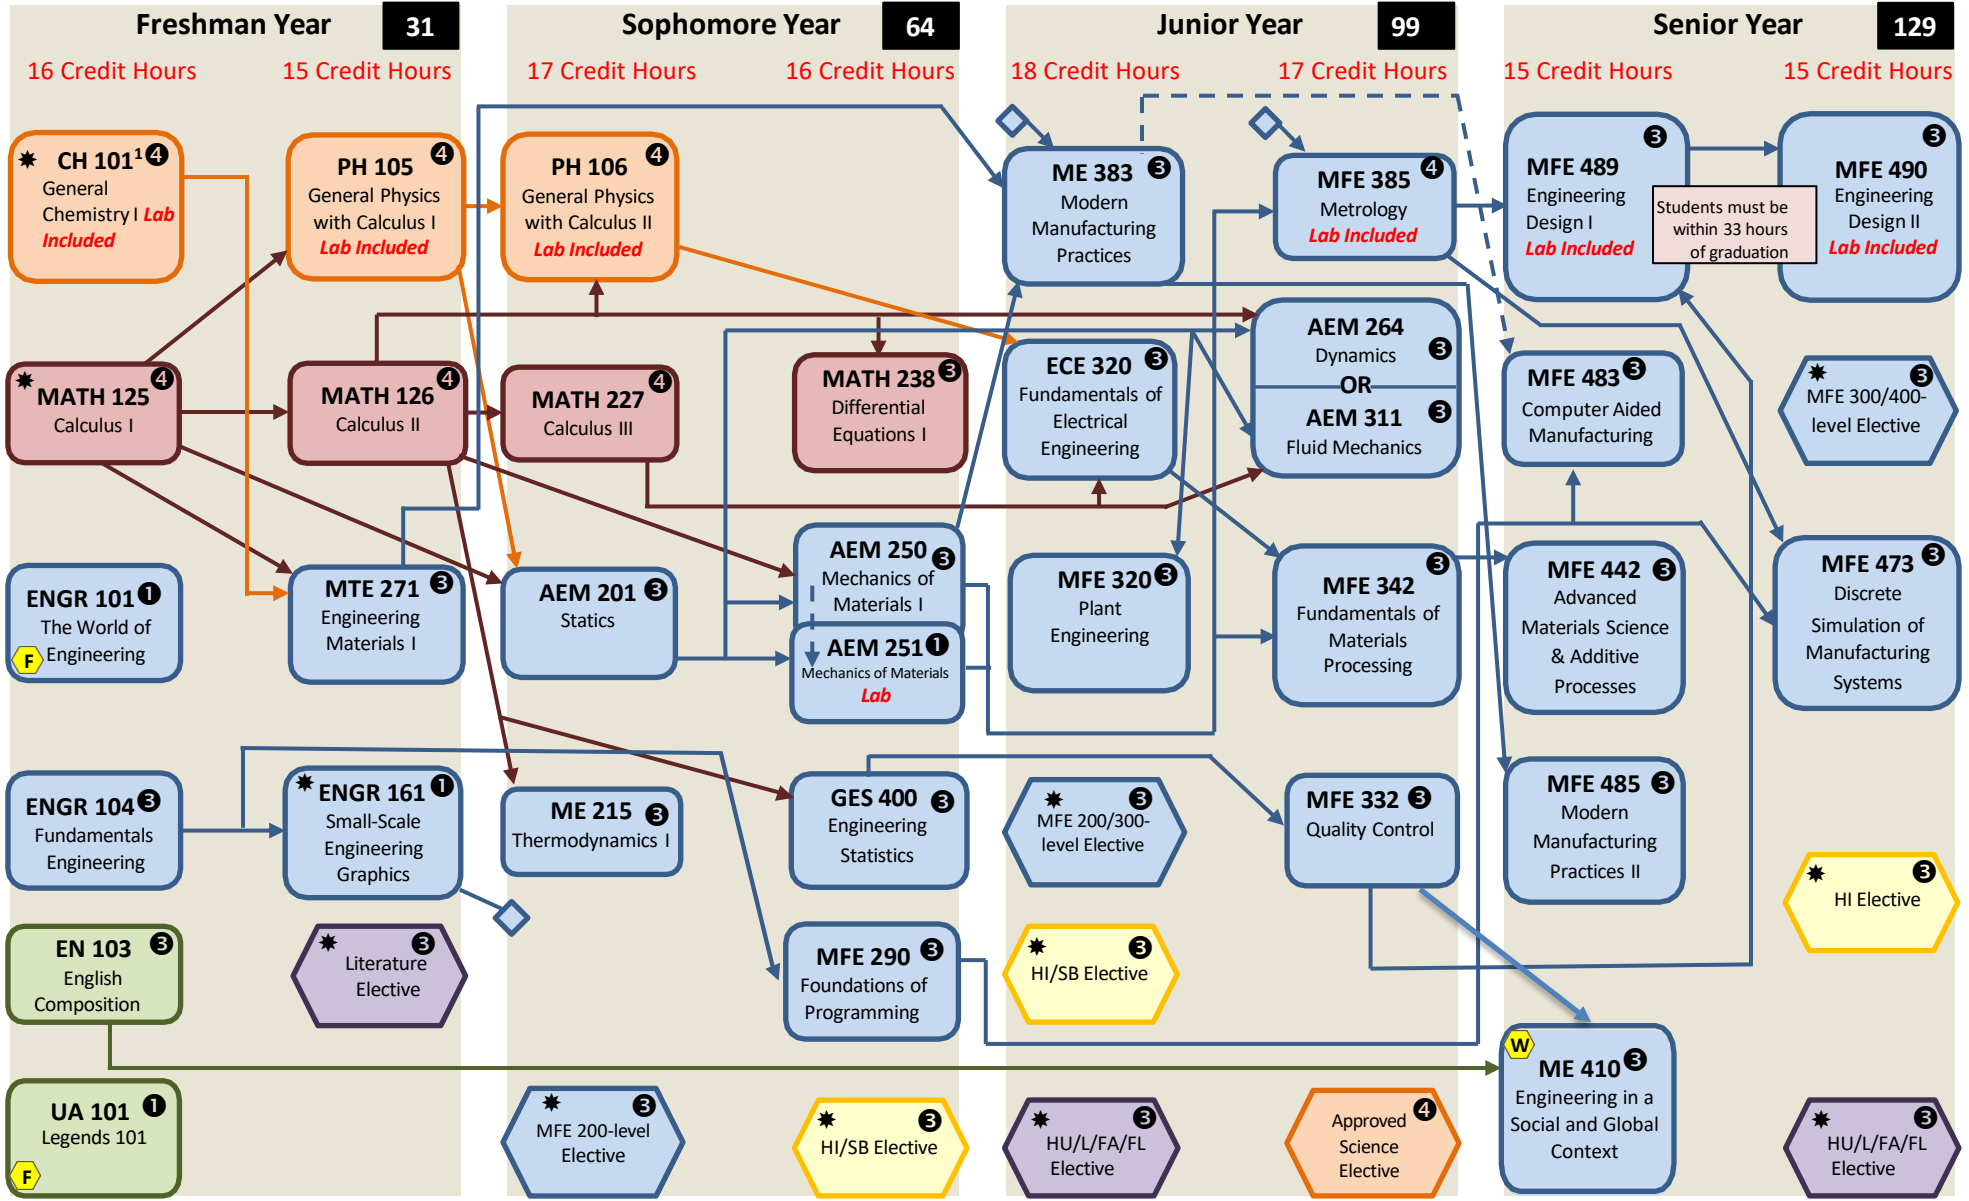

\* Prerequisites not shown

→ Prerequisite **W** Writing Requirement

---→ Corequisite **F** Must be taken within first year

# Manufacturing Systems Engineering

Fall 2025

129 Semester Hours

**Color Key:**

- Engineering
- Natural Science
- Mathematics
- Freshman Composition
- Humanities
- Social & Behavioral Sciences

Notes:  
1. The CH 101 requirement may also be satisfied by CH 100 (5 hour) for students whose math sequence begins below MATH 125.