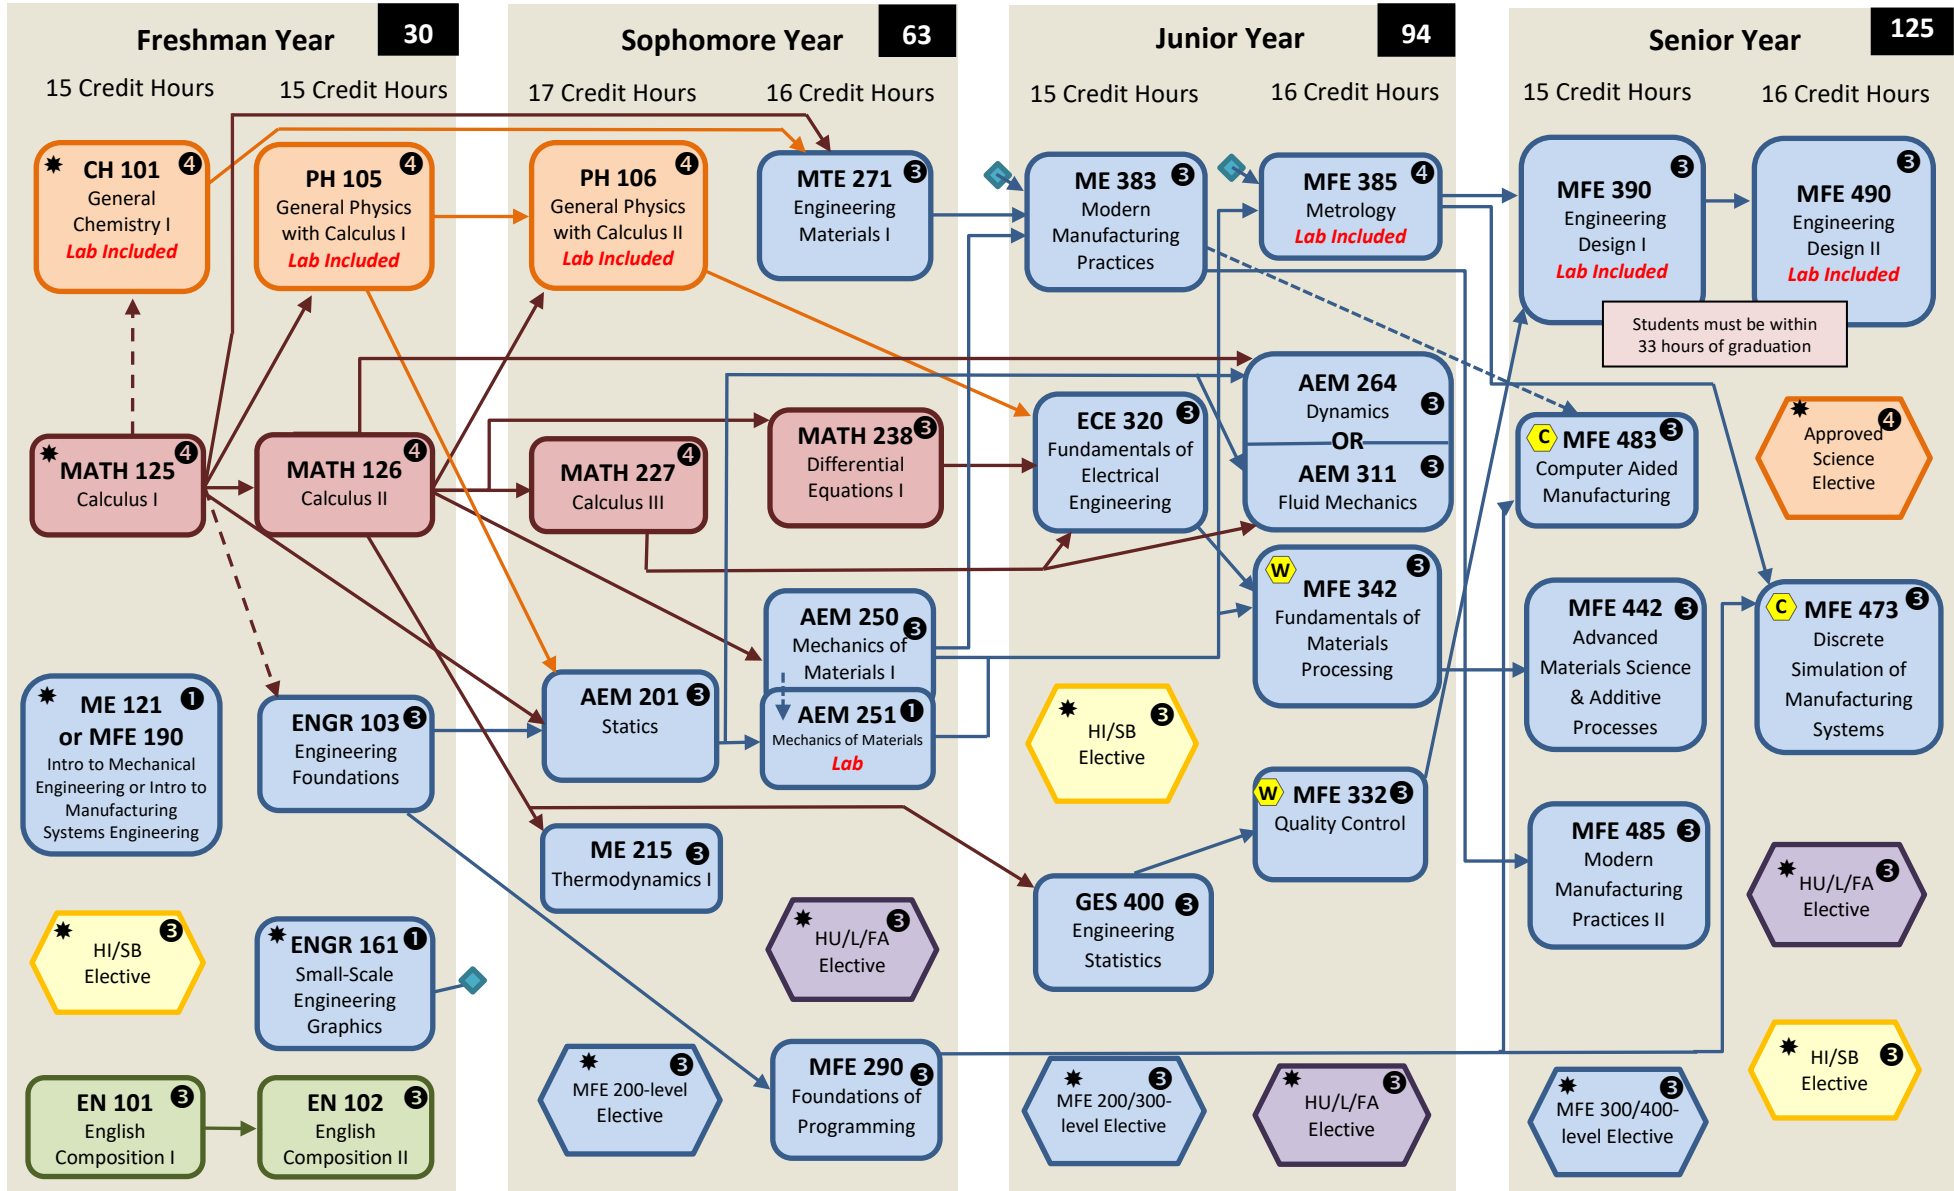

Manufacturing Systems Engineering

Fall 2022
125 Semester Hours

* Prerequisites not shown

→ Prerequisite
 --- Corequisite
 C Computer Core Course
 W Writing Requirement

Notes:
 1. MFE 190 or ME 121 are the preferred introductory course options for ME Department majors but the requirement may also be completed with ENGR 111 or any other introductory engineering course in other UA engineering majors.
 2. The CH 101 requirement may also be satisfied by CH 100 (5 hour) for students whose math sequence begins below MATH 125.
 3. The following courses have honors equivalencies: CH 101, PH 105, PH 106, MATH 125, MATH 126, MATH 227, ENGR 103, and EN 101/102.

Color Key:

- Engineering (Blue)
- Natural Science (Orange)
- Mathematics (Red)
- Freshman Composition (Green)
- Humanities (Purple)
- Social & Behavioral Sciences (Yellow)