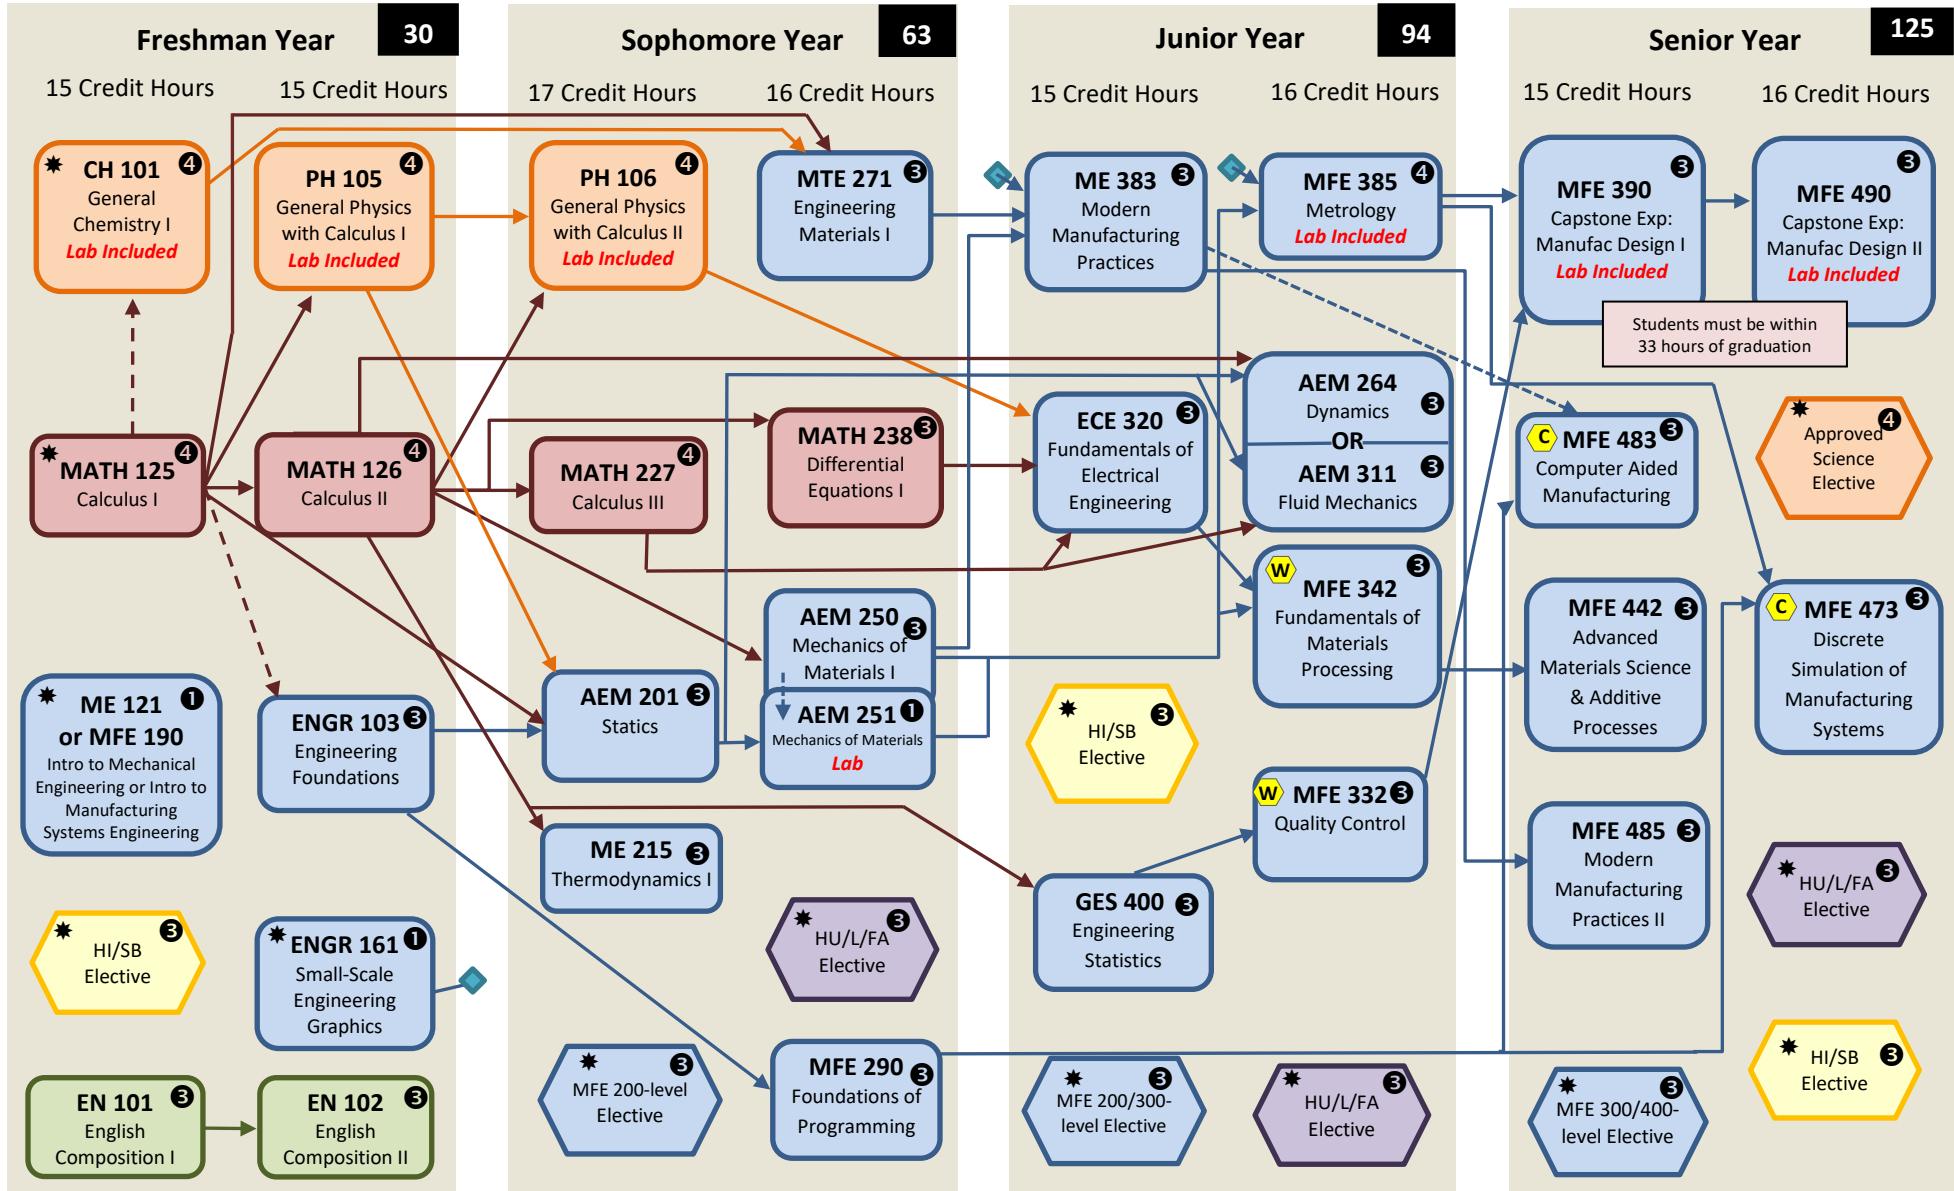

# Manufacturing Systems Engineering

**Fall 2022**  
125 Semester Hours

\* Prerequisites not shown

→ Prerequisite  
 --- Corequisite  
 C Computer Core Course  
 W Writing Requirement

Notes:  
 1. MFE 190 or ME 121 are the preferred introductory course options for ME Department majors but the requirement may also be completed with ENGR 111 or any other introductory engineering course in other UA engineering majors.  
 2. The CH 101 requirement may also be satisfied by CH 100 (5 hour) for students whose math sequence begins below MATH 125.  
 3. The following courses have honors equivalencies: CH 101, PH 105, PH 106, MATH 125, MATH 126, MATH 227, ENGR 103, and EN 101/102.

**Color Key:**

- Engineering (Blue)
- Natural Science (Orange)
- Mathematics (Red)
- Freshman Composition (Green)
- Humanities (Purple)
- Social & Behavioral Sciences (Yellow)