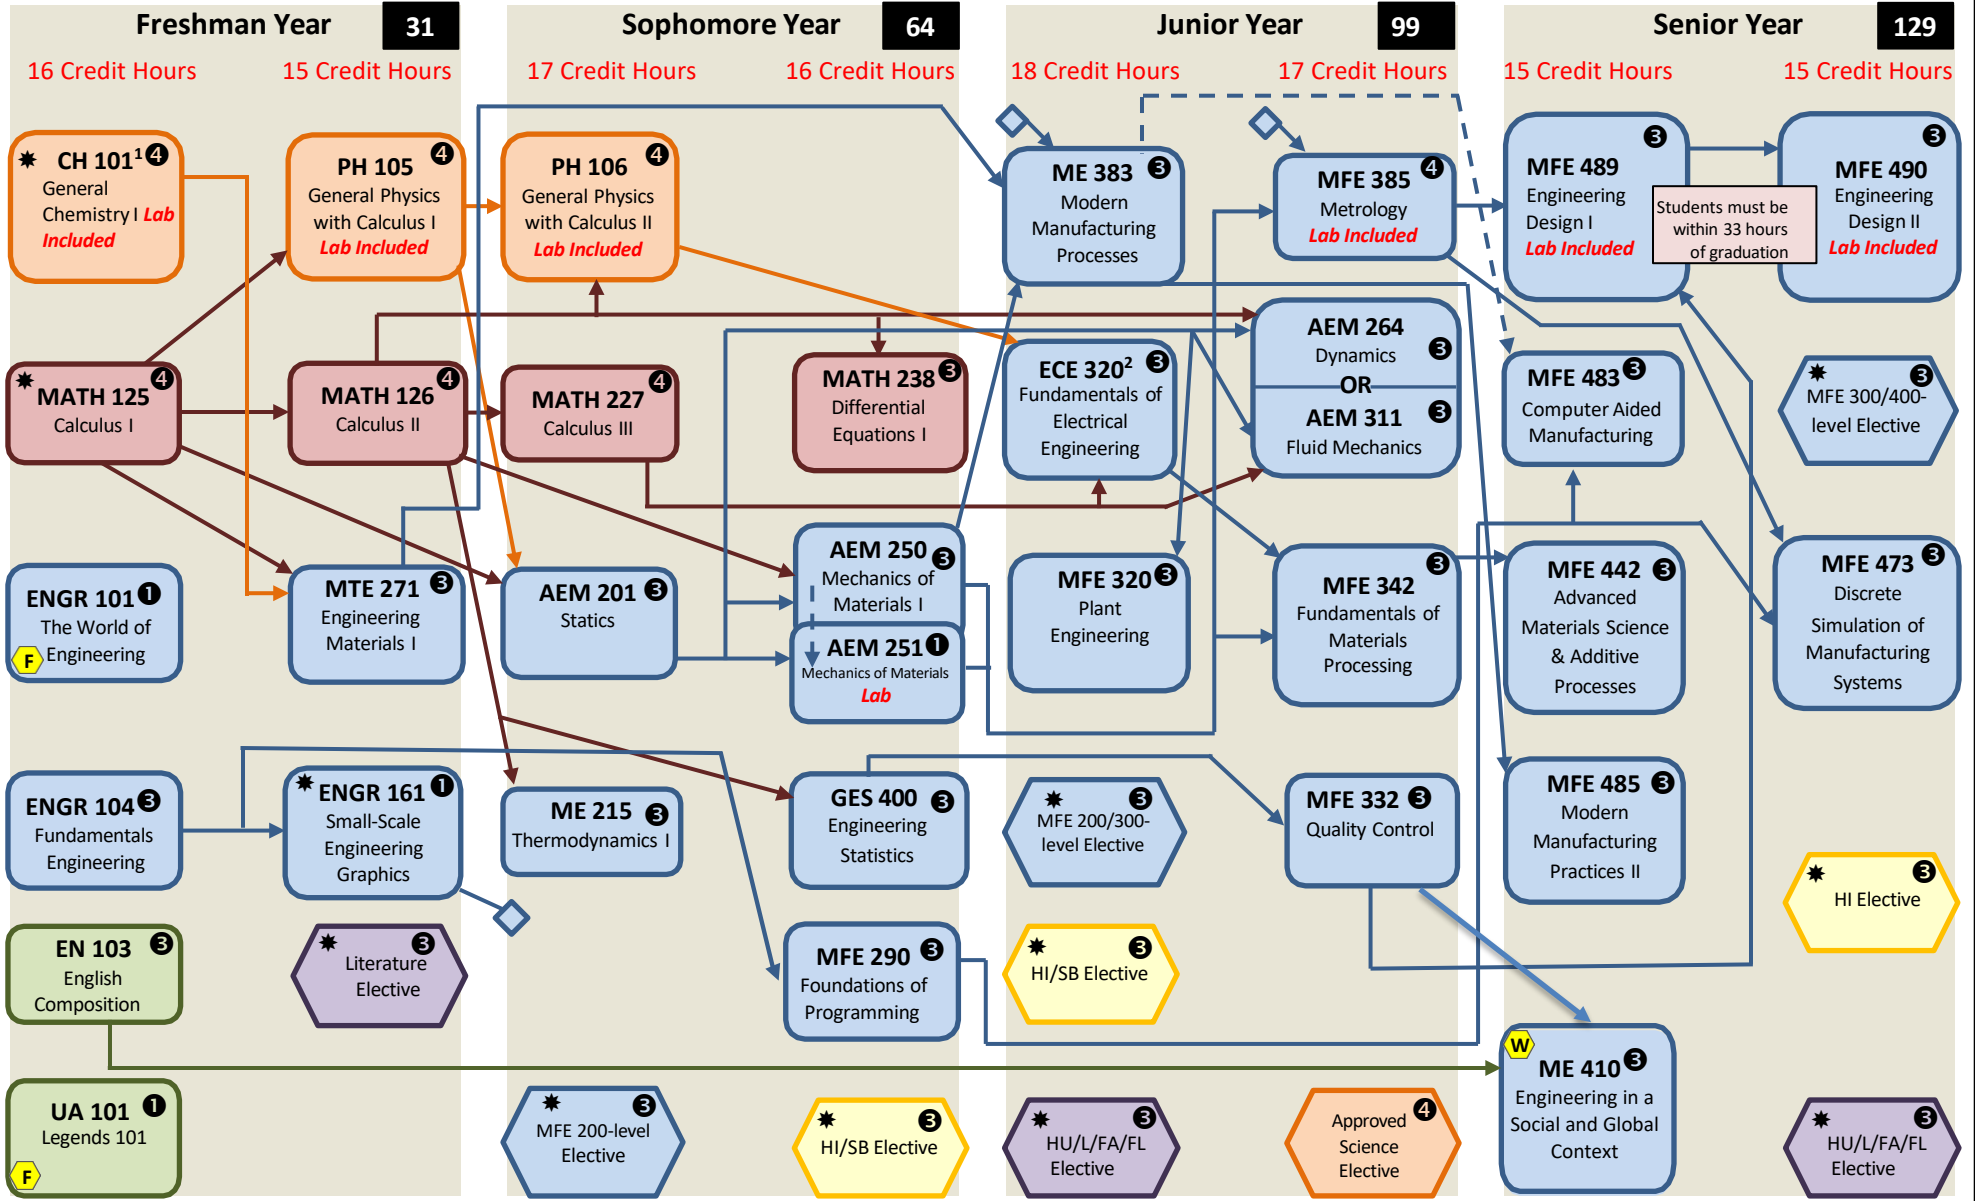

* Prerequisites not shown

→ Prerequisite **W** Writing Requirement

---→ Corequisite **F** Must be taken within first year

Manufacturing Systems Engineering

Fall 2025

129 Semester Hours

Color Key:

- Engineering (Blue)
- Natural Science (Orange)
- Mathematics (Red)
- Freshman Composition (Green)
- Humanities (Purple)
- Social & Behavioral Sciences (Yellow)