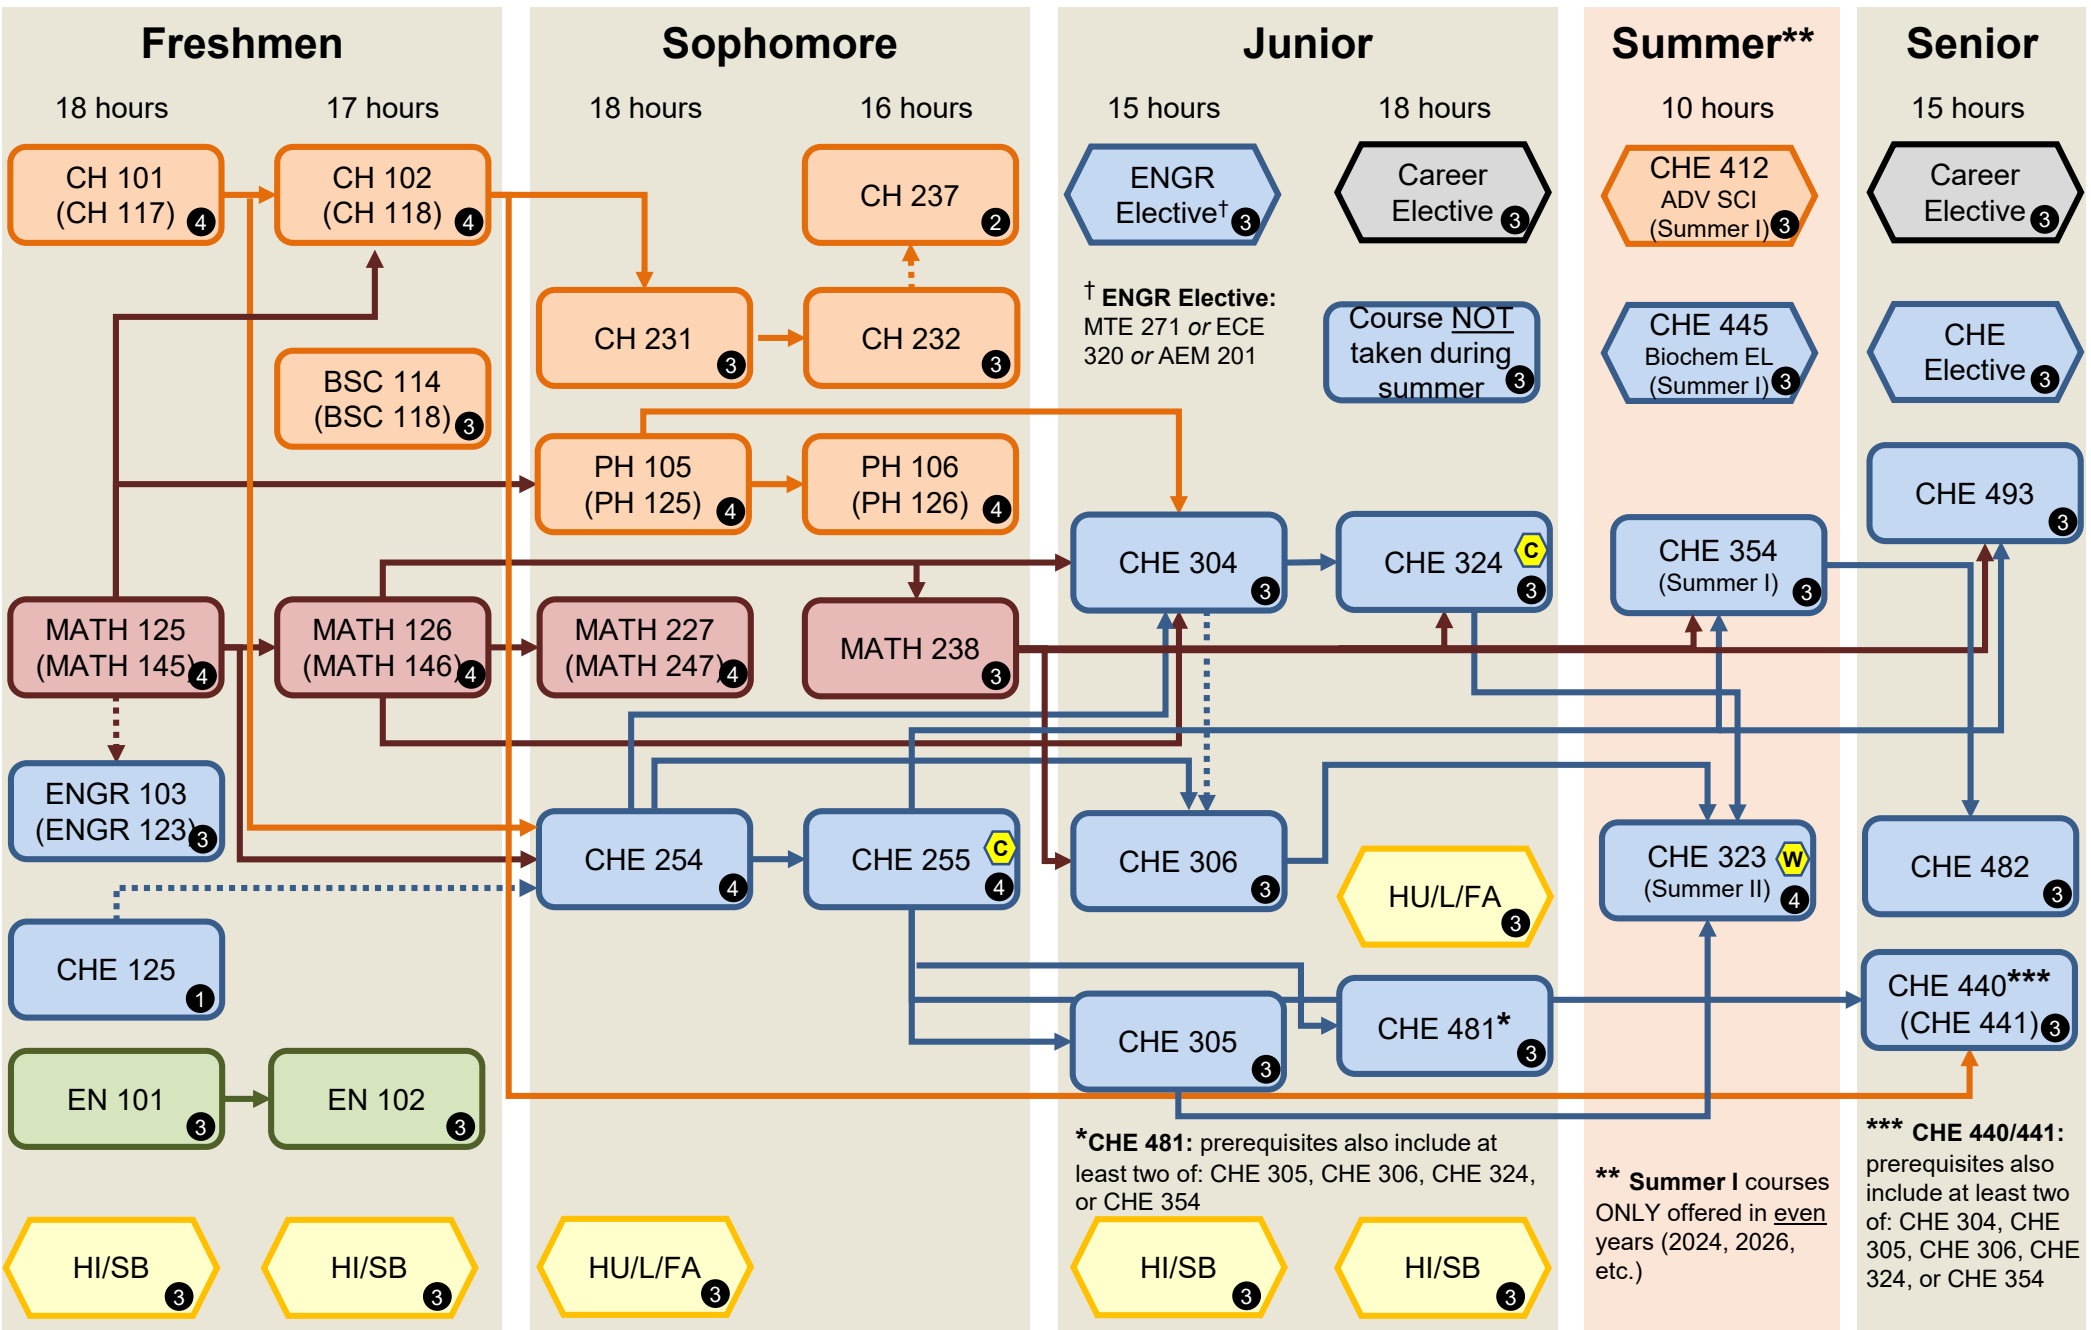

B.S. CHE Degree (International)

Required Course
Elective
→ Prerequisite
- - - - - Corequisite
🟡 Computing Requirement
🟡 Writing Requirement
of credit hours

Total: 127 hours

This is an **unofficial** flowchart to help with schedule planning.
The UA Academic Catalog contains the official academic information: <https://catalog.ua.edu>

Revised: 7/28/2023