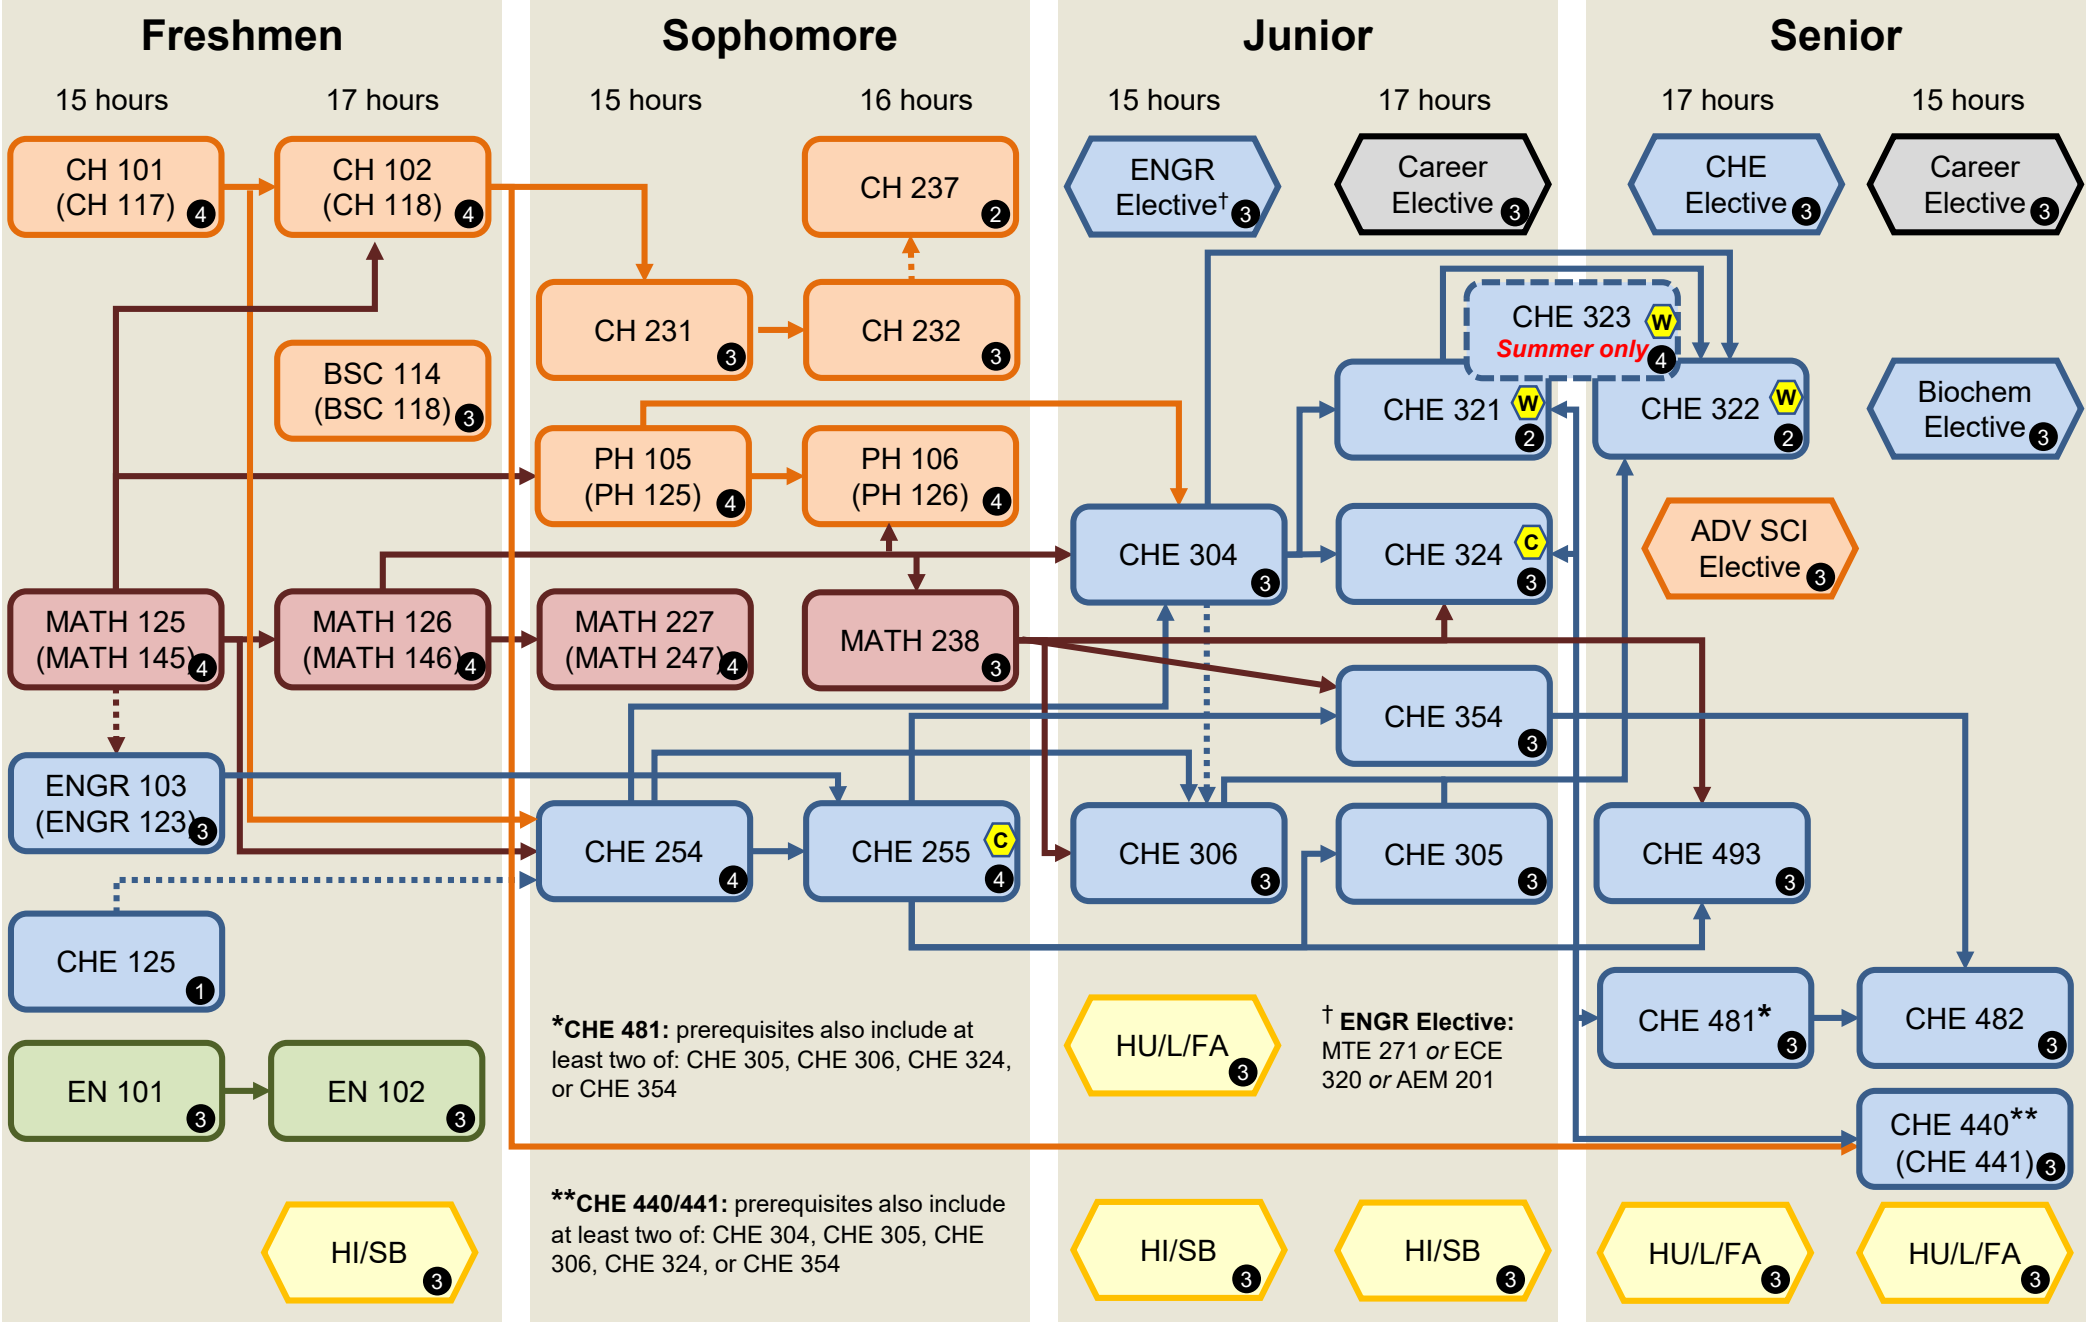

B.S. CHE Degree (Standard)

Required Course
Elective
→ Prerequisite
- - - - - Corequisite
🟡 C Computing Requirement
🟡 W Writing Requirement
of credit hours

Total: 127 hours

This is an **unofficial** flowchart to help with schedule planning.
The UA Academic Catalog contains the official academic information: <https://catalog.ua.edu>

Revised: 7/22/2024