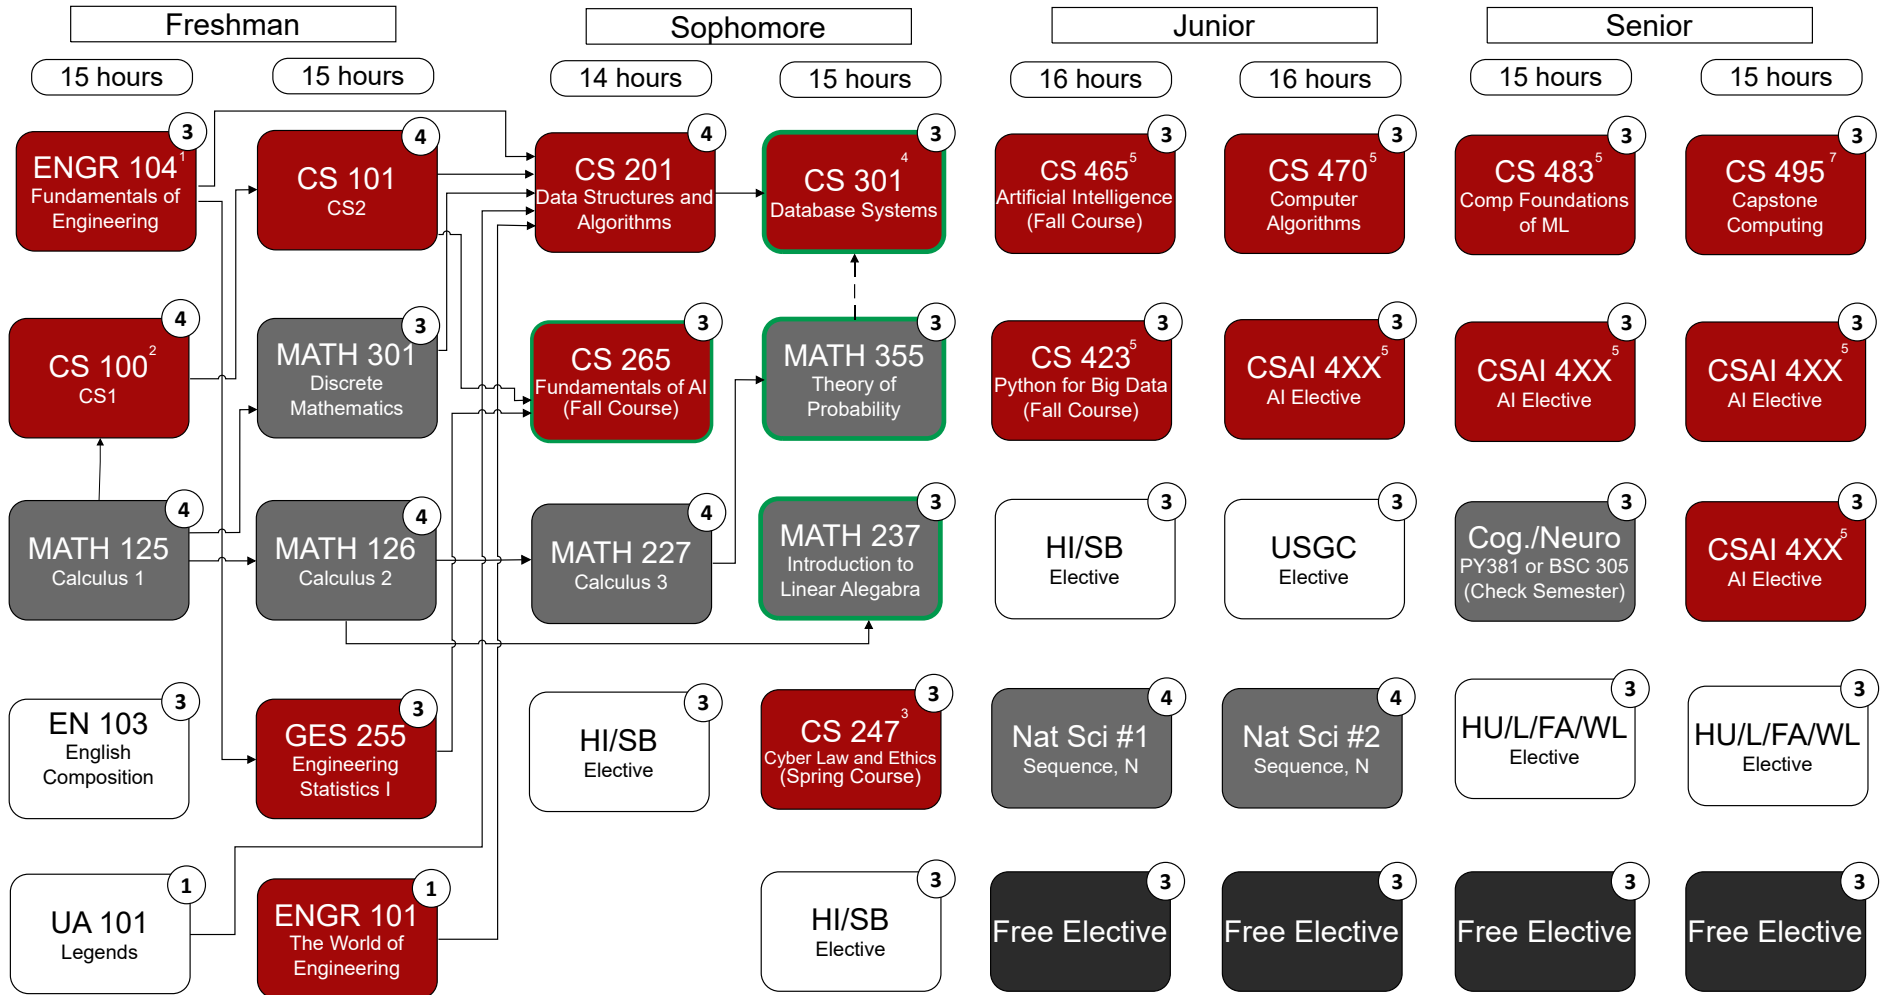

2026 BS in Artificial Intelligence Curriculum

NOTE: This curriculum is effective for all students enrolling in CS 100 in Fall 2025 or later.

→ = course prerequisites. - - - → = prerequisites with concurrency.

1 Math 112 is a prerequisite with concurrency for ENGR104

2 Math 125 is a Prerequisite(S) with concurrency

3 CS247 fulfills a HU/L/FA general education requirement

4 MATH 355 is a prerequisite with concurrency.

5 All CS4XX courses require prerequisites CS265, CS301, Math 237 and Math 355

6 CS electives may have additional prerequisites

7 AI Capstone prerequisites: (CS 465 or CS 483) and (CS 4xx excluding CS 465 and CS 483).