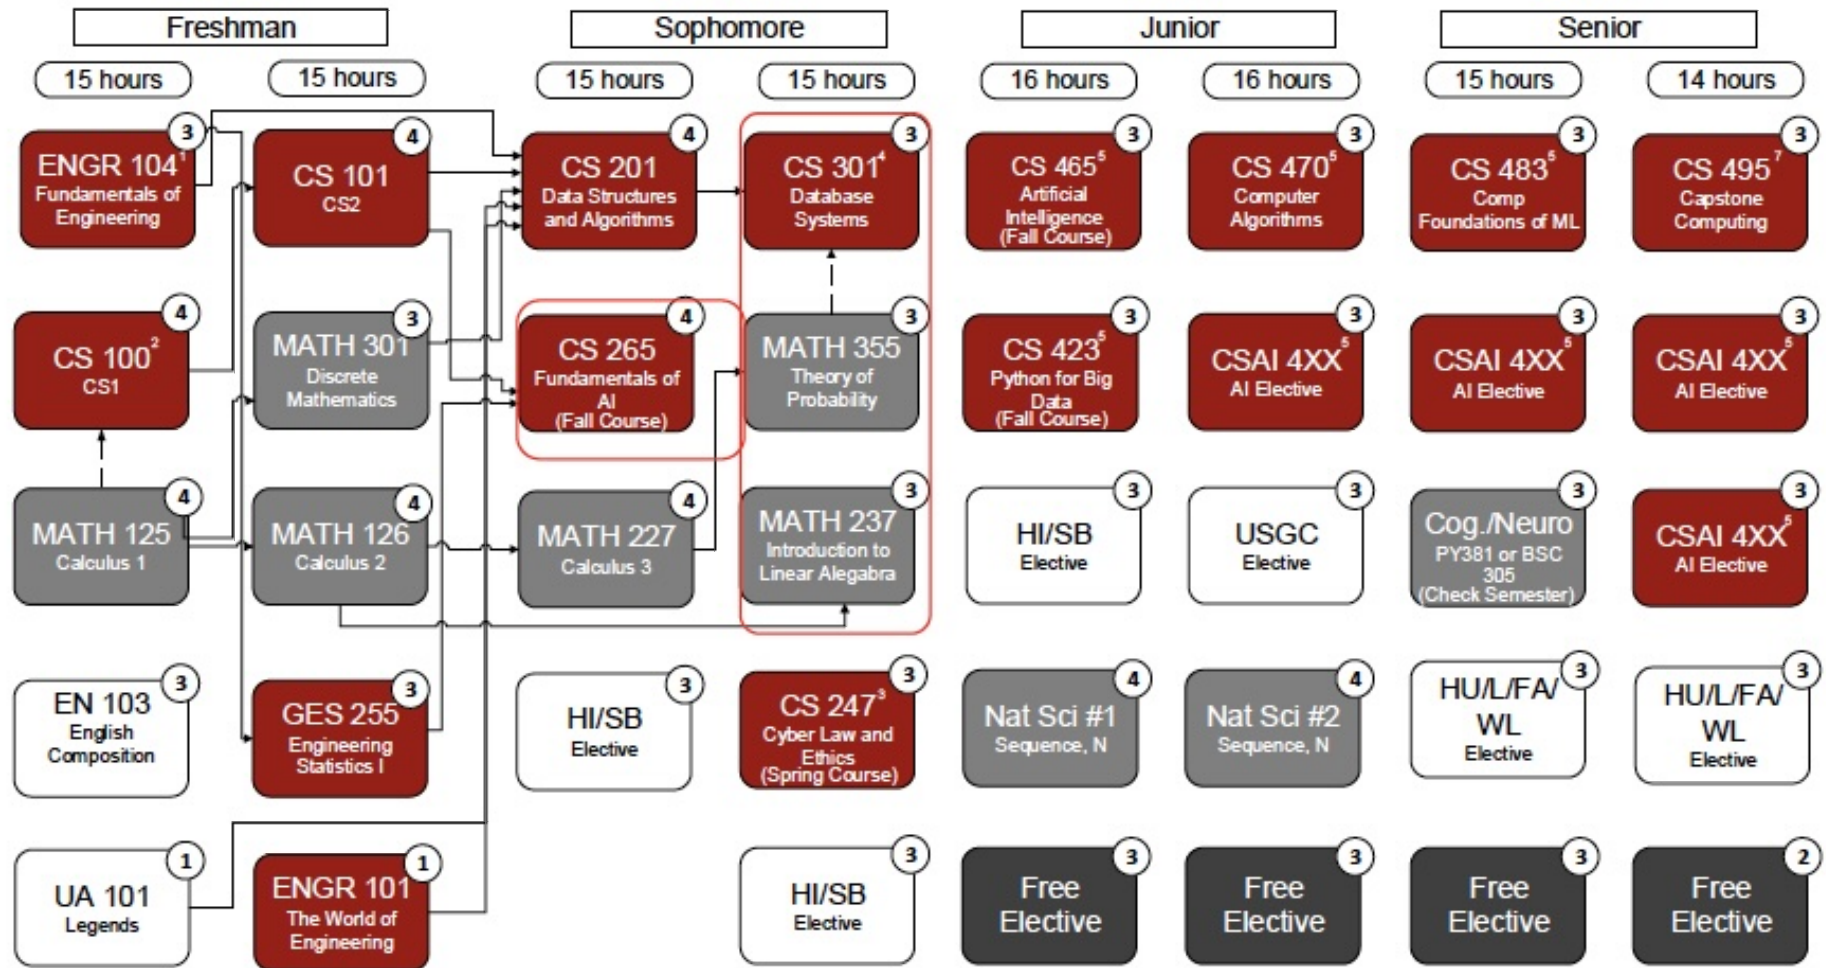

2026 BS in Artificial Intelligence Curriculum

NOTE: This curriculum is effective for all students enrolling in CS 100 in Fall 2025 or later.

→ = course prerequisites. →→ = prerequisites with concurrency.

1 Math 112 is a prerequisite with concurrency for ENGR104

2 Math 125 is a Prerequisite(S) with concurrency

3 CS247 fulfills a HU/L/FA general education requirement

4 MATH 355 is a prerequisite with concurrency.

5 All CSAI courses require prerequisites CS265, CS301, Math 237 and Math 355

6 CS electives may have additional prerequisites

7 AI Capstone prerequisites: (CS 465 or CS 483) and (CS 4xx excluding CS 465 and CS 483).